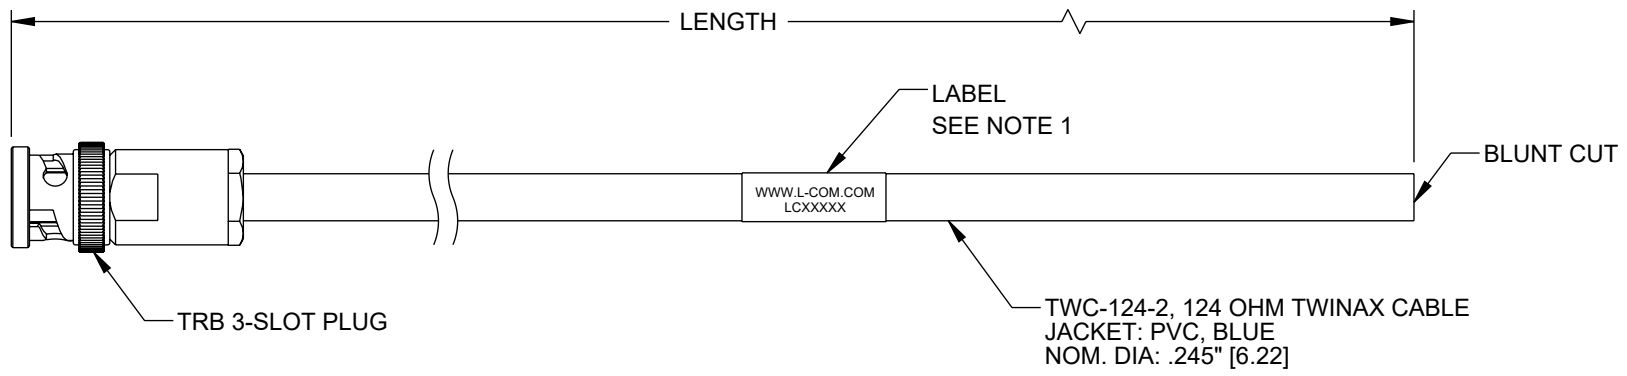

6 5 4 3 2 1

REVISION					
ZONE	REV	DESCRIPTION	DATE	CHANGED BY	APPROVED
	A	INITIAL RELEASE	08/24/2023	HBAKKE	EKIM

**NOTES:**

1. CABLE ASSEMBLY LENGTH LABEL PLACEMENT: 36 INCH OR LESS, ONE LABEL APPROXIMATELY CENTERED. LONGER THAN 36 INCH, TWO LABELS APPROXIMATELY 6 INCHES FROM EACH CONNECTOR.
2. CABLE ASSEMBLIES SHALL BE TESTED FOR CONTINUITY.
3. CABLE ASSEMBLY LENGTH DETERMINED BY ITEM NUMBER AS SHOWN: LC3MSA00651-XX (-XX = OAL IN INCHES).

UNLESS OTHERWISE SPECIFIED LEADING DIMENSIONS ARE INCHES DIMENSIONS IN [ ] ARE MILLIMETERS

TOLERANCES:	
.X = ±.2 [5]	FRACTIONS ± 1/32
.XX = ±.02 [0.5]	ANGLES ± 1°
.XXX = ±.005 [0.13]	
CABLE LENGTH TOLERANCES:	
>12 [305] ≤ 60 [1524]	= +1 [25] / -0
>60 [1524] ≤ 120 [3048]	= +2 [51] / -0
>120 [3048] ≤ 300 [7620]	= +6 [152] / -0
>300 [7620]	= +5% / -0

SCALE	SHEET
NONE	1 OF 1

DESCRIPTION  
TRB 3-SLOT PLUG TO BLUNT CUT 1553 CABLE USING 124 OHM TWC-124-2 TWINAX

THE INFORMATION CONTAINED IN THIS DRAWING IS THE SOLE PROPERTY OF INFINITE ELECTRONICS, INC. ANY REPRODUCTION IN PART OR WHOLE WITHOUT THE WRITTEN PERMISSION OF INFINITE ELECTRONICS, INC. IS PROHIBITED. THESE COMMODITIES, TECHNOLOGY OR SOFTWARE WERE EXPORTED FROM THE UNITED STATES IN ACCORDANCE WITH THE EXPORT ADMINISTRATION REGULATIONS. DIVERSION CONTRARY TO U.S. LAW PROHIBITED.