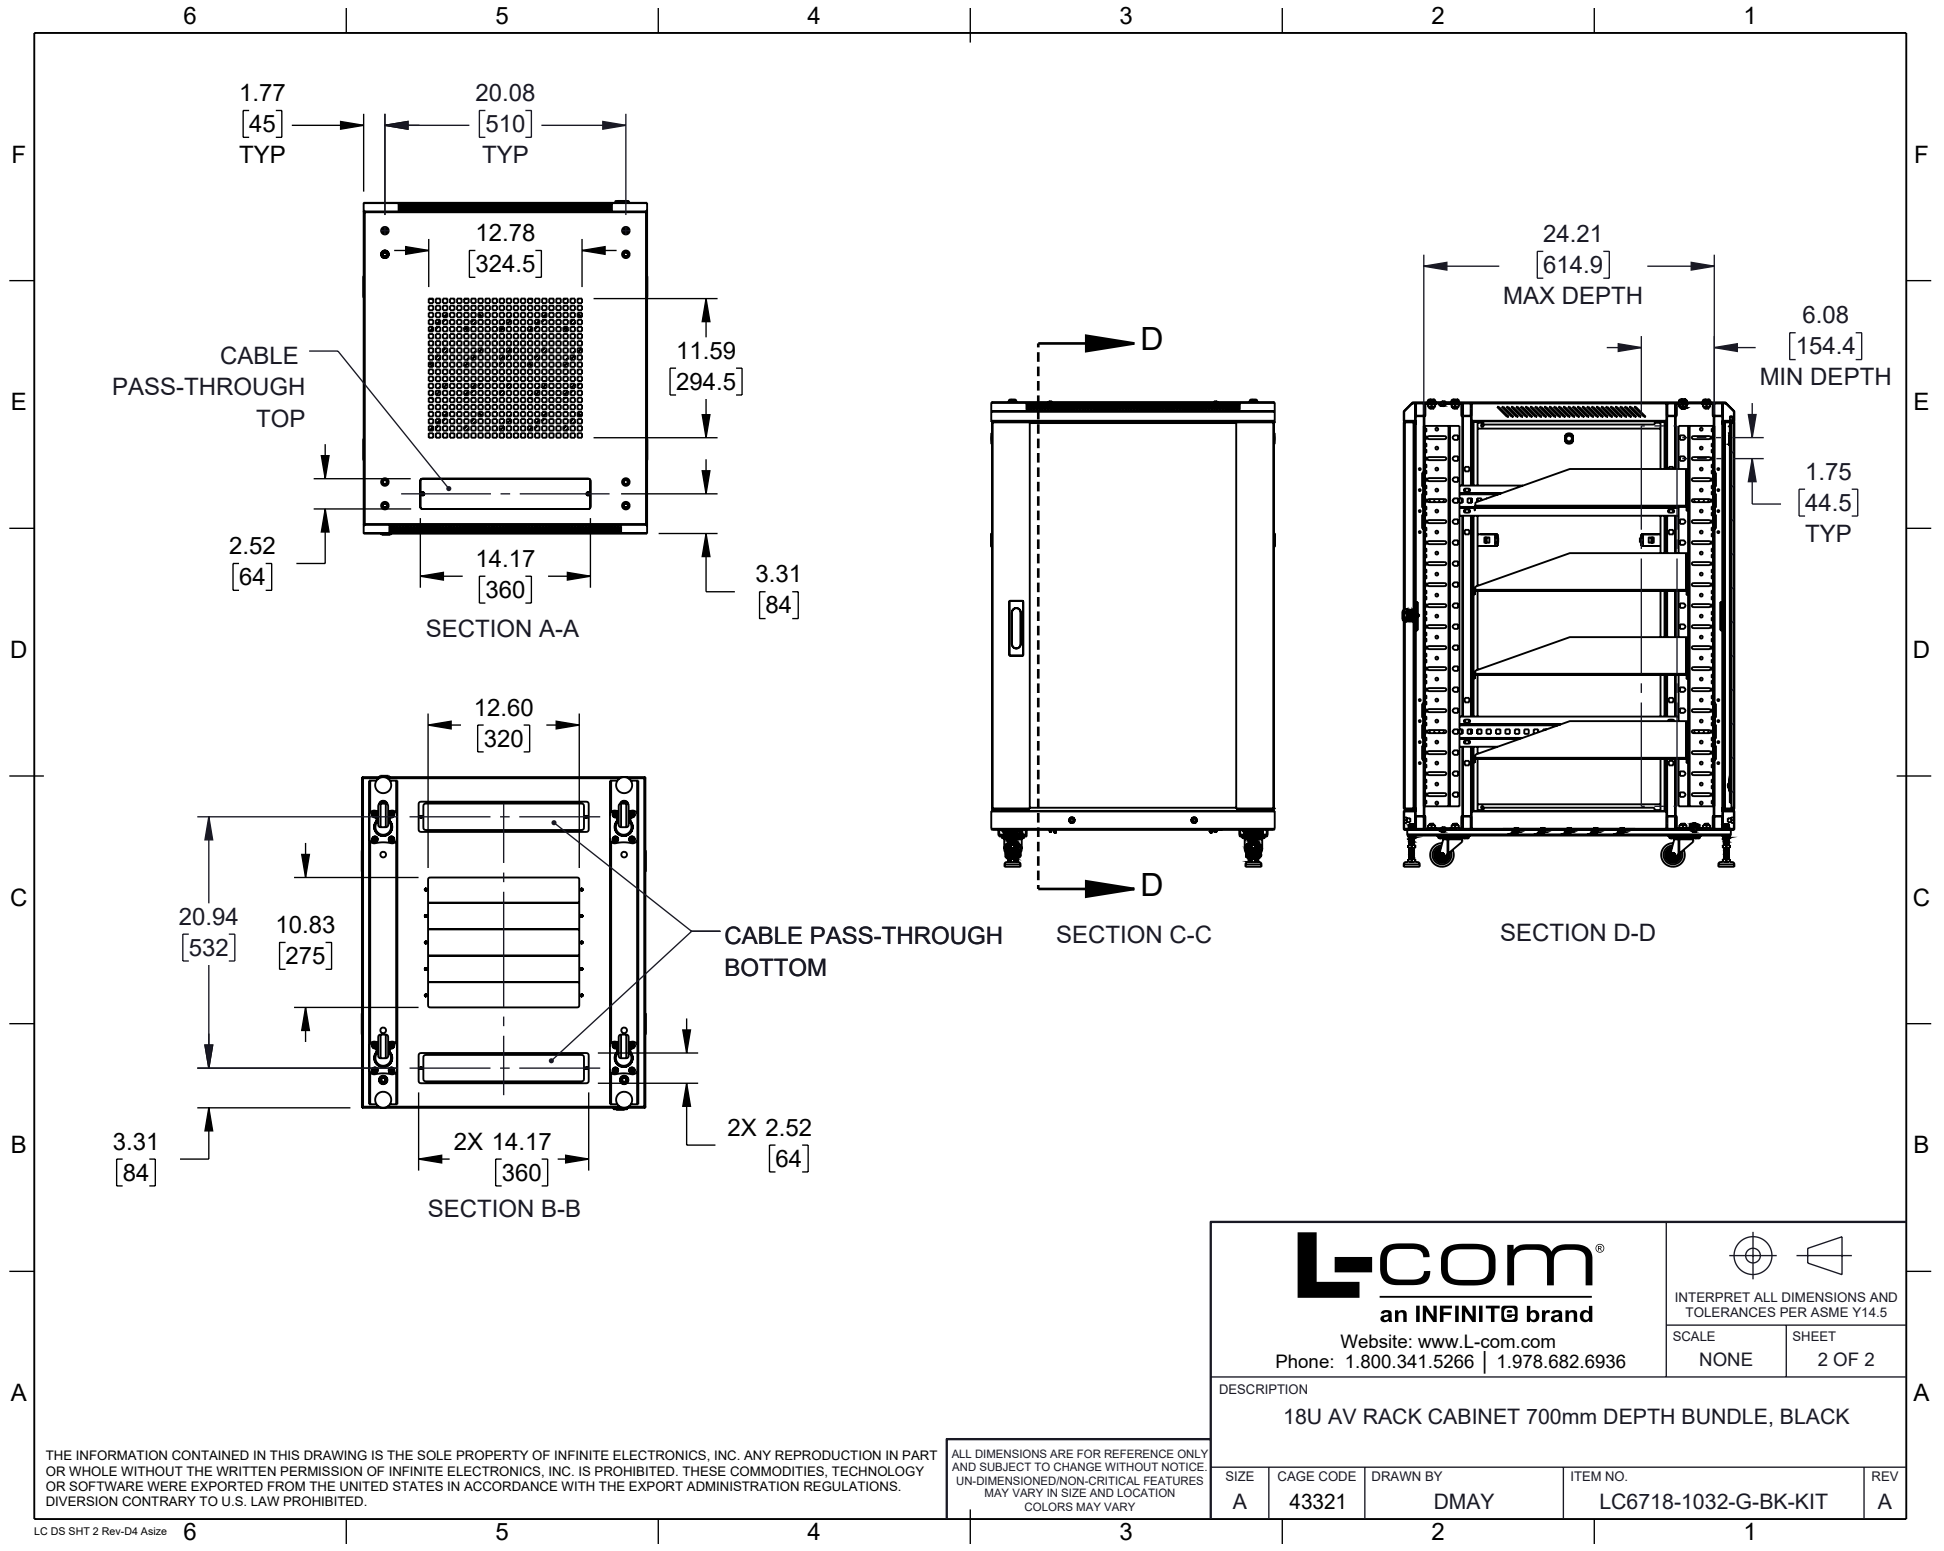

THE INFORMATION CONTAINED IN THIS DRAWING IS THE SOLE PROPERTY OF INFINITE ELECTRONICS, INC. ANY REPRODUCTION IN PART OR WHOLE WITHOUT THE WRITTEN PERMISSION OF INFINITE ELECTRONICS, INC. IS PROHIBITED. THESE COMMODITIES, TECHNOLOGY OR SOFTWARE WERE EXPORTED FROM THE UNITED STATES IN ACCORDANCE WITH THE EXPORT ADMINISTRATION REGULATIONS. DIVERSION CONTRARY TO U.S. LAW PROHIBITED.

  an INFINITE® brand Website: www.L-com.com Phone: 1.800.341.5266 | 1.978.682.6936		 INTERPRET ALL DIMENSIONS AND TOLERANCES PER ASME Y14.5	
		SCALE NONE	SHEET 2 OF 2
DESCRIPTION 18U AV RACK CABINET 700mm DEPTH BUNDLE, BLACK			
SIZE A	CAGE CODE 43321	DRAWN BY DMAY	ITEM NO. LC6718-1032-G-BK-KIT
			REV A