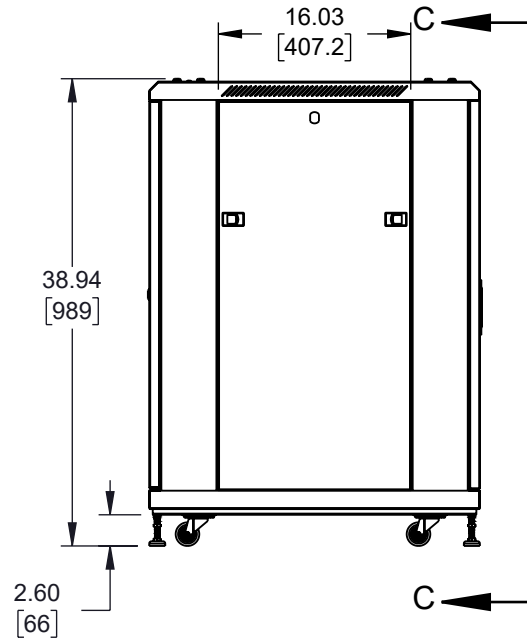

6

5

4

3

2

1

REVISION					
ZONE	REV	DESCRIPTION	DATE	CHANGED BY	APPROVED
	A	INITIAL RELEASE	10/16/2024	DMAY	THOUGHTON

F

F

E

E

D

D

C

C

B

B

A

A

UNLESS OTHERWISE SPECIFIED
LEADING DIMENSIONS ARE INCHES
DIMENSIONS IN [ ] ARE MILLIMETERS

TOLERANCES:

X = ±.2 [5]	FRACTIONS
.XX = ±.02 [0.5]	± 1/32
.XXX = ±.005 [0.13]	ANGLES ± 1°

CABLE LENGTH TOLERANCES:

≤12 [305]	= +1 [25] / -0
>12 [305] ≤ 60 [1524]	= +2 [51] / -0
>60 [1524] ≤ 120 [3048]	= +4 [102] / -0
>120 [3048] ≤ 300 [7620]	= +6 [152] / -0
>300 [7620]	= +5% / -0

ALL DIMENSIONS ARE FOR REFERENCE ONLY
AND SUBJECT TO CHANGE WITHOUT NOTICE
UN-DIMENSIONED/NON-CRITICAL FEATURES
MAY VARY IN SIZE AND LOCATION
COLORS MAY VARY

an INFINITE® brand
Website: www.L-com.com
Phone: 1.800.341.5266 | 1.978.682.6936

INTERPRET ALL DIMENSIONS AND TOLERANCES PER ASME Y14.5	
SCALE	SHEET
NONE	1 OF 2

DESCRIPTION
18U AV RACK CABINET 700mm DEPTH BUNDLE, BLACK

THE INFORMATION CONTAINED IN THIS DRAWING IS THE SOLE PROPERTY OF INFINITE ELECTRONICS, INC. ANY REPRODUCTION IN PART OR WHOLE WITHOUT THE WRITTEN PERMISSION OF INFINITE ELECTRONICS, INC. IS PROHIBITED. THESE COMMODITIES, TECHNOLOGY OR SOFTWARE WERE EXPORTED FROM THE UNITED STATES IN ACCORDANCE WITH THE EXPORT ADMINISTRATION REGULATIONS. DIVERSION CONTRARY TO U.S. LAW PROHIBITED.

SIZE	CAGE CODE	DRAWN BY	ITEM NO.	REV
A	43321	DMAY	LC6718-1032-G-BK-KIT	A

6

5

4

3

2

1