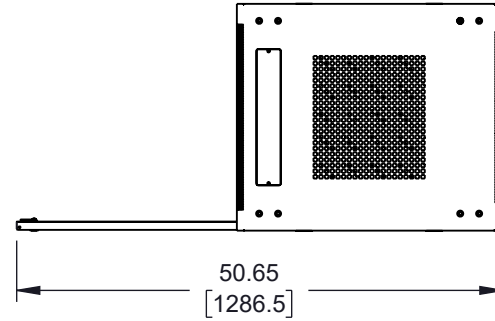

6

5

4

3

2

1

REVISION					
ZONE	REV	DESCRIPTION	DATE	CHANGED BY	APPROVED
	A	INITIAL RELEASE	10/16/2024	DMAY	THOUGHTON

F

F

E

E

D

D