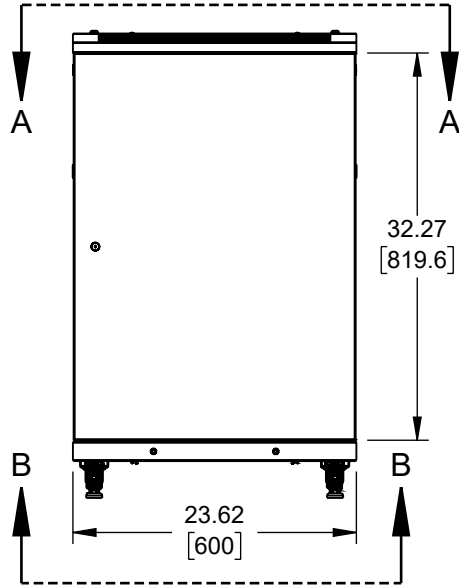

6

5

4

3

2

1

REVISION					
ZONE	REV	DESCRIPTION	DATE	CHANGED BY	APPROVED
	A	INITIAL RELEASE	10/16/2024	DMAY	THOUGHTON

F

F

E

E

D

D

C

C

B

B

A

A

UNLESS OTHERWISE SPECIFIED
LEADING DIMENSIONS ARE INCHES
DIMENSIONS IN [ ] ARE MILLIMETERS

TOLERANCES:

X = ±.2 [5]	FRACTIONS
.XX = ±.02 [0.5]	± 1/32
.XXX = ±.005 [0.13]	ANGLES ± 1°

CABLE LENGTH TOLERANCES:

≤12 [305]	= +1 [25] / -0
>12 [305] ≤ 60 [1524]	= +2 [51] / -0
>60 [1524] ≤ 120 [3048]	= +4 [102] / -0
>120 [3048] ≤ 300 [7620]	= +6 [152] / -0
>300 [7620]	= +5% / -0

ALL DIMENSIONS ARE FOR REFERENCE ONLY
AND SUBJECT TO CHANGE WITHOUT NOTICE
UN-DIMENSIONED/NON-CRITICAL FEATURES
MAY VARY IN SIZE AND LOCATION
COLORS MAY VARY

an INFINITE® brand
Website: www.L-com.com
Phone: 1.800.341.5266 | 1.978.682.6936

INTERPRET ALL DIMENSIONS AND TOLERANCES PER ASME Y14.5	
SCALE	SHEET
NONE	1 OF 2

DESCRIPTION
18U AV RACK CABINET 700mm DEPTH BUNDLE, BLACK

THE INFORMATION CONTAINED IN THIS DRAWING IS THE SOLE PROPERTY OF INFINITE ELECTRONICS, INC. ANY REPRODUCTION IN PART OR WHOLE WITHOUT THE WRITTEN PERMISSION OF INFINITE ELECTRONICS, INC. IS PROHIBITED. THESE COMMODITIES, TECHNOLOGY OR SOFTWARE WERE EXPORTED FROM THE UNITED STATES IN ACCORDANCE WITH THE EXPORT ADMINISTRATION REGULATIONS. DIVERSION CONTRARY TO U.S. LAW PROHIBITED.

SIZE	CAGE CODE	DRAWN BY	ITEM NO.	REV
A	43321	DMAY	LC6718-1032-G-BK-KIT	A

6

5

4

3

2

1