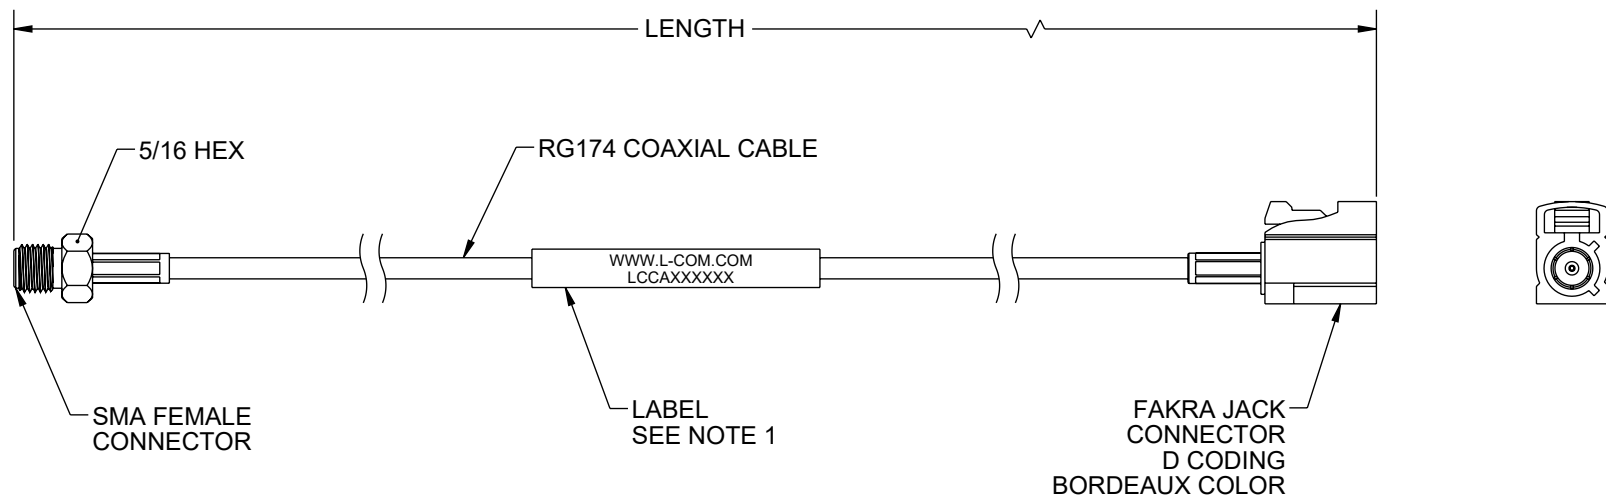

NOTES:

- CABLE ASSEMBLY LENGTH LABEL PLACEMENT: 36 INCHES OR LESS, ONE LABEL APPROXIMATELY CENTERED. LONGER THAN 36 INCHES, TWO LABELS APPROXIMATELY 6 INCHES FROM EACH CONNECTOR.
- CABLE ASSEMBLIES SHALL BE TESTED FOR CONTINUITY.
- CABLE ASSEMBLY SHALL RECEIVE INSERTION LOSS TEST PER L-COM SPECIFICATIONS.
- CABLE ASSEMBLY SHALL BE INDIVIDUALLY PACKAGED IN ACCORDANCE WITH L-COM SPECIFICATION PS-0031.

REGULATORY COMPLIANCE:

EU RoHS DIRECTIVE (MOST RECENT RELEASED VERSION)

UNLESS OTHERWISE SPECIFIED, DIMENSIONS ARE IN INCHES [mm] OVERALL CABLE LENGTH TOLERANCE: ≤12 [305] = +1 [25] / -0 >12 [305] ≤60 [1524] = +2 [51] / -0 >60 [1524] ≤120 [3048] = +4 [102] / -0 >120 [3048] ≤300 [7620] = +6 [152] / -0 >300 [7620] = +5% / -0 ALL OTHER DIMENSIONAL TOLERANCES: .X = ± .2 [5] FRACTIONS ± 1/32 .XX = ± .02 [5] ANGLES ± 1° .XXX = ± .005 [1.3]	APPROVALS	DATE	 50 High Street, West Mill, North Andover, MA 01845 USA. Phone: 1.800.341.5266 1.978.682.6936
	DRAWN BY HBAKKE	5/10/2023	
	CHECKED BY DMAY	05/24/2023	
	APPROVED BY KLEITLEIN	05/24/2023	
THIRD-ANGLE PROJECTION	CONFIGURATION DETAILS OF UNDIMENSIONED FEATURES MAY VARY	PRODUCT DESCRIPTION	COAXIAL SMA Female to Bordeaux FAKRA Jack Cable Using RG174 Coax
	COLOR VARIATIONS MAY OCCUR	SIZE A CAGE CODE 43321 ITEM NO. LCCA31092	REV. A SCALE: NONE CAD FILE: LCCA31092.SLDDRW SHEET 1 OF 1