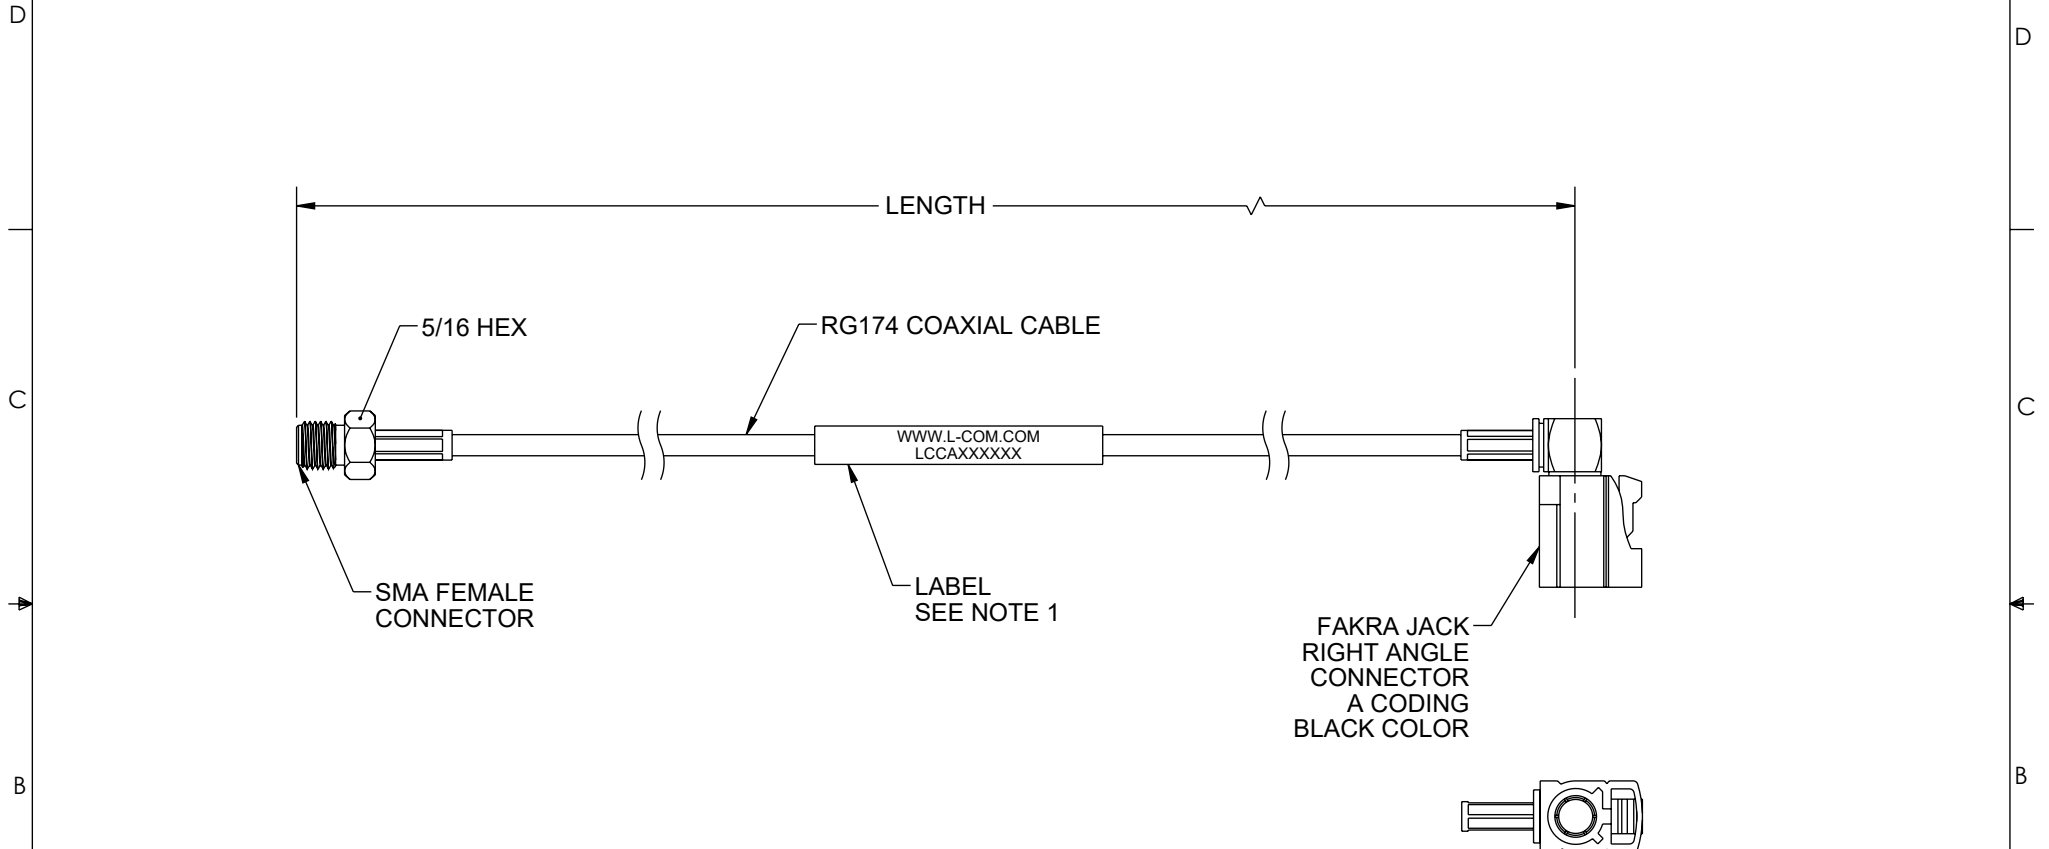

NOTES:

- CABLE ASSEMBLY LENGTH LABEL PLACEMENT: 36 INCHES OR LESS, ONE LABEL APPROXIMATELY CENTERED. LONGER THAN 36 INCHES, TWO LABELS APPROXIMATELY 6 INCHES FROM EACH CONNECTOR.
- CABLE ASSEMBLIES SHALL BE TESTED FOR CONTINUITY.
- CABLE ASSEMBLY SHALL RECEIVE INSERTION LOSS TEST PER L-COM SPECIFICATIONS.
- CABLE ASSEMBLY SHALL BE INDIVIDUALLY PACKAGED IN ACCORDANCE WITH L-COM SPECIFICATION PS-0031.

REGULATORY COMPLIANCE:

EU RoHS DIRECTIVE (MOST RECENT RELEASED VERSION)

UNLESS OTHERWISE SPECIFIED, DIMENSIONS ARE IN INCHES [mm] OVERALL CABLE LENGTH TOLERANCE: ≤12 [305] = +1 [25] / -0 >12 [305] ≤60 [1524] = +2 [51] / -0 >60 [1524] ≤120 [3048] = +4 [102] / -0 >120 [3048] ≤300 [7620] = +6 [152] / -0 >300 [7620] = +5% / -0 ALL OTHER DIMENSIONAL TOLERANCES: .X = ± .2 [5] FRACTIONS ± 1/32 .XX = ± .02 [5] ANGLES ± 1° .XXX = ± .005 [1.3]	APPROVALS	DATE	 50 High Street, West Mill, North Andover, MA 01845 USA. Phone: 1.800.341.5266 1.978.682.6936
	DRAWN BY HBAKKE CHECKED BY DMAY APPROVED BY KLEITLEIN	5/10/2023 05/24/2023 05/24/2023	
THIRD-ANGLE PROJECTION 	CONFIGURATION DETAILS OF UNDIMENSIONED FEATURES MAY VARY COLOR VARIATIONS MAY OCCUR	PRODUCT DESCRIPTION SMA Female to Black FAKRA Jack Right Angle Cable Using RG174 Coax	SIZE A
		CAGE CODE 43321	ITEM NO. LCCA31096
		SCALE: NONE	CAD FILE: LCCA31096.SLDDRW
		SHEET 1 OF 1	