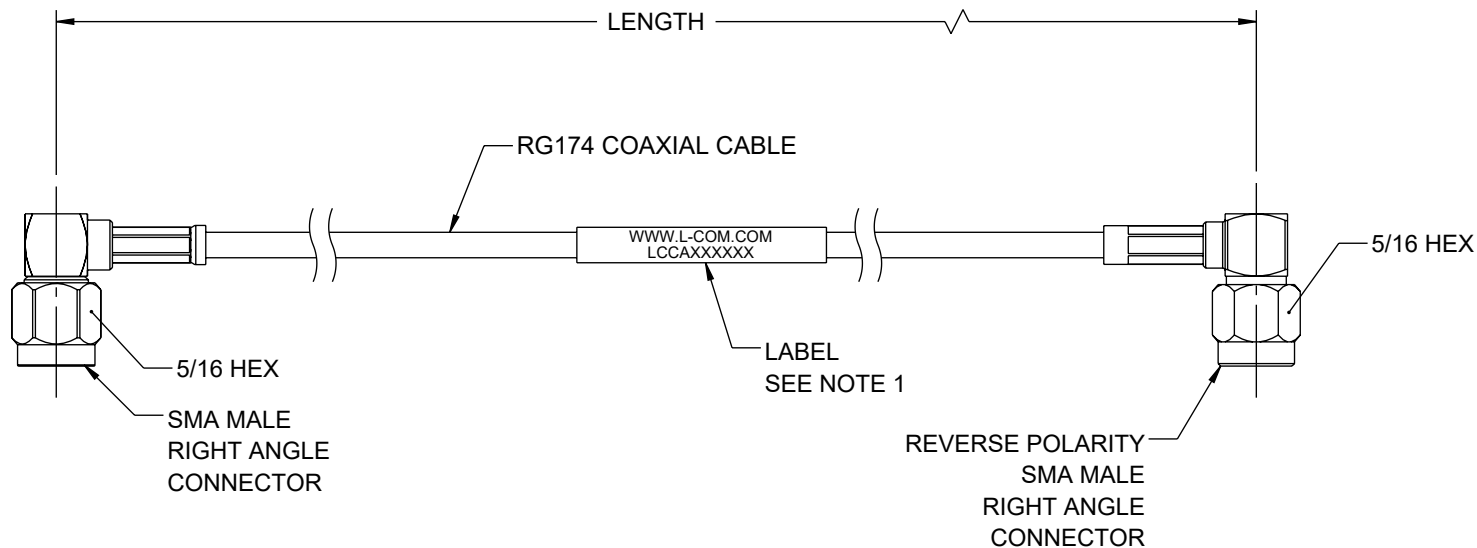

NOTES:

- CABLE ASSEMBLY LENGTH LABEL PLACEMENT: 36 INCHES OR LESS, ONE LABEL APPROXIMATELY CENTERED. LONGER THAN 36 INCHES, TWO LABELS APPROXIMATELY 6 INCHES FROM EACH CONNECTOR.
- CABLE ASSEMBLIES SHALL BE TESTED FOR CONTINUITY.
- CABLE ASSEMBLY SHALL RECEIVE INSERTION LOSS TEST PER L-COM SPECIFICATIONS.
- CABLE ASSEMBLY SHALL BE INDIVIDUALLY PACKAGED IN ACCORDANCE WITH L-COM SPECIFICATION PS-0031.

REGULATORY COMPLIANCE:

EU RoHS DIRECTIVE (MOST RECENT RELEASED VERSION)

UNLESS OTHERWISE SPECIFIED, DIMENSIONS ARE IN INCHES [mm] OVERALL CABLE LENGTH TOLERANCE: ≤12 [305] = +1 [25] / -0 >12 [305] ≤60 [1524] = +2 [51] / -0 >60 [1524] ≤120 [3048] = +4 [102] / -0 >120 [3048] ≤300 [7620] = +6 [152] / -0 >300 [7620] = +5% / -0 ALL OTHER DIMENSIONAL TOLERANCES: .X = ± .2 [5] FRACTIONS ± 1/32 .XX = ± .02 [5] ANGLES ± 1° .XXX = ± .005 [1.3]	APPROVALS	DATE	 50 High Street, West Mill, North Andover, MA 01845 USA. Phone: 1.800.341.5266 1.978.682.6936		
	DRAWN BY HBAKKE	5/10/2023			
	CHECKED BY DMAY	05/10/2023			
	APPROVED BY KLEITLEIN	05/10/2023			
THIRD-ANGLE PROJECTION 	CONFIGURATION DETAILS OF UNDIMENSIONED FEATURES MAY VARY	PRODUCT DESCRIPTION SMA Male Right Angle to Reverse Polarity SMA Male Right Angle Cable Using RG174 Coax	CATEGORY COAXIAL		
	COLOR VARIATIONS MAY OCCUR	SIZE A	CAGE CODE 43321	ITEM NO. LCCA31121	REV. A
		SCALE: NONE	CAD FILE: LCCA31121.SLDDRW	SHEET 1 OF 1	