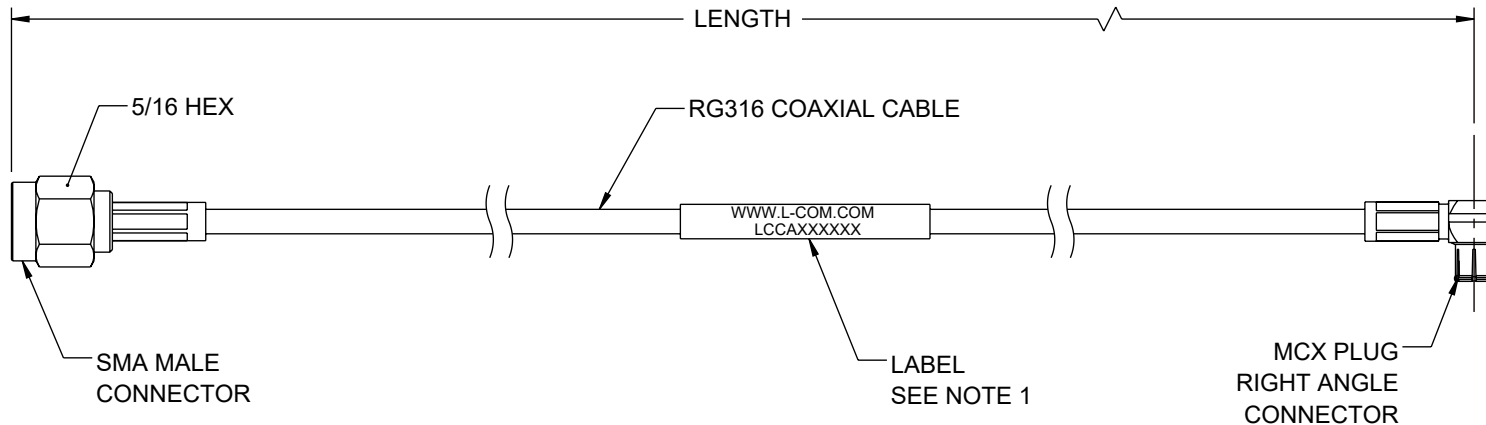

NOTES:

- CABLE ASSEMBLY LENGTH LABEL PLACEMENT: 36 INCHES OR LESS, ONE LABEL APPROXIMATELY CENTERED. LONGER THAN 36 INCHES, TWO LABELS APPROXIMATELY 6 INCHES FROM EACH CONNECTOR.
- CABLE ASSEMBLIES SHALL BE TESTED FOR CONTINUITY.
- CABLE ASSEMBLY SHALL RECEIVE INSERTION LOSS TEST PER L-COM SPECIFICATIONS.
- CABLE ASSEMBLY SHALL BE INDIVIDUALLY PACKAGED IN ACCORDANCE WITH L-COM SPECIFICATION PS-0031.

REGULATORY COMPLIANCE:

EU RoHS DIRECTIVE (MOST RECENT RELEASED VERSION)

UNLESS OTHERWISE SPECIFIED, DIMENSIONS ARE IN INCHES [mm] OVERALL CABLE LENGTH TOLERANCE: ≤12 [305] = +1 [25] / -0 >12 [305] ≤60 [1524] = +2 [51] / -0 >60 [1524] ≤120 [3048] = +4 [102] / -0 >120 [3048] ≤300 [7620] = +6 [152] / -0 >300 [7620] = +5% / -0 ALL OTHER DIMENSIONAL TOLERANCES: .X = ± .2 [5] FRACTIONS ± 1/32 .XX = ± .02 [5] ANGLES ± 1° .XXX = ± .005 [13]	APPROVALS	DATE	 50 High Street, West Mill, North Andover, MA 01845 USA. Phone: 1.800.341.5266 1.978.682.6936		
	DRAWN BY HBAKKE	5/10/2023			
	CHECKED BY DMAY	05/10/2023			
	APPROVED BY KLEITLEIN	05/10/2023			
THIRD-ANGLE PROJECTION 	CONFIGURATION DETAILS OF UNDIMENSIONED FEATURES MAY VARY	PRODUCT DESCRIPTION SMA Male to MCX Plug Right Angle Cable Using RG316 Coax	CATEGORY COAXIAL		
	COLOR VARIATIONS MAY OCCUR	SIZE A	CAGE CODE 43321	ITEM NO. LCCA31139	REV. A
		SCALE: NONE	CAD FILE: LCCA31139.SLDDRW	SHEET 1 OF 1	