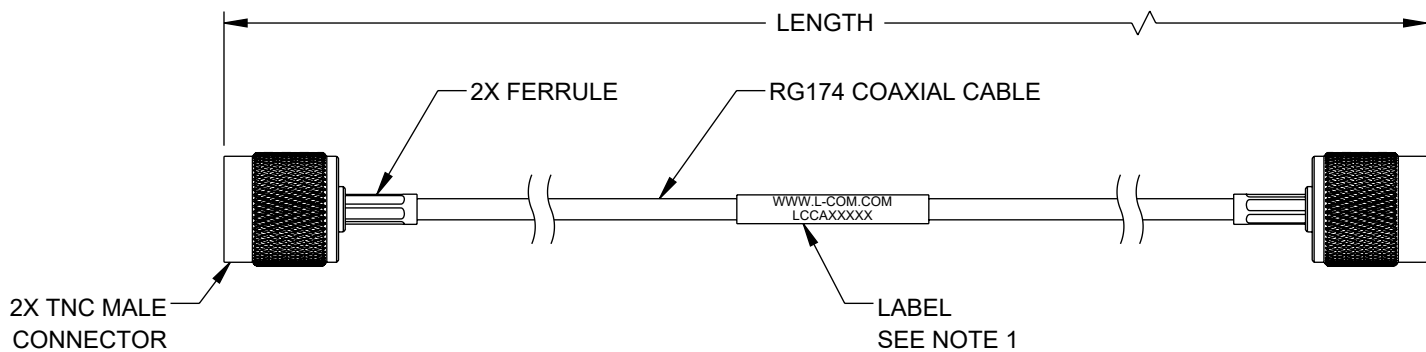

NOTES:

1. CABLE ASSEMBLY LENGTH LABEL PLACEMENT: 36 INCHES OR LESS, ONE LABEL APPROXIMATELY CENTERED. LONGER THAN 36 INCHES, TWO LABELS APPROXIMATELY 6 INCHES FROM EACH CONNECTOR.
2. CABLE ASSEMBLIES SHALL BE TESTED FOR CONTINUITY.
3. CABLE ASSEMBLY SHALL RECEIVE INSERTION LOSS TEST PER L-COM SPECIFICATIONS.
4. CABLE ASSEMBLY SHALL BE INDIVIDUALLY PACKAGED IN ACCORDANCE WITH L-COM SPECIFICATION PS-0031.

REGULATORY COMPLIANCE:
EU RoHS DIRECTIVE (MOST RECENT RELEASED VERSION)

UNLESS OTHERWISE SPECIFIED, DIMENSIONS ARE IN INCHES [mm] OVERALL CABLE LENGTH TOLERANCE: ≤12 [305] = +1 [25] / -0 >12 [305] ≤60 [1524] = +2 [51] / -0 >60 [1524] ≤120 [3048] = +4 [102] / -0 >120 [3048] ≤300 [7620] = +6 [152] / -0 >300 [7620] = +5% / -0 ALL OTHER DIMENSIONAL TOLERANCES: .X = ± .2 [5] FRACTIONS ± 1/32 .XX = ± .02 [5] ANGLES ± 1° .XXX = ± .005 [13]	APPROVALS	DATE	 50 High Street, West Mill, North Andover, MA 01845 USA. Phone: 1.800.341.5266 1.978.682.6936		
	DRAWN BY KGLEBOVA	5/8/2023			
	CHECKED BY KLEITLEIN	05/22/2023			
	APPROVED BY AGANWANI	05/24/2023			
THIRD-ANGLE PROJECTION 	CONFIGURATION DETAILS OF UNDIMENSIONED FEATURES MAY VARY	CATEGORY COAXIAL			
	COLOR VARIATIONS MAY OCCUR	PRODUCT DESCRIPTION TNC MALE TO TNC MALE CABLE USING RG174 COAX			
		SIZE A	CAGE CODE 43321	ITEM NO. LCCA31171	REV. A
		SCALE: NONE	CAD FILE: lcca31171.SLDDRW	SHEET 1 OF 1	