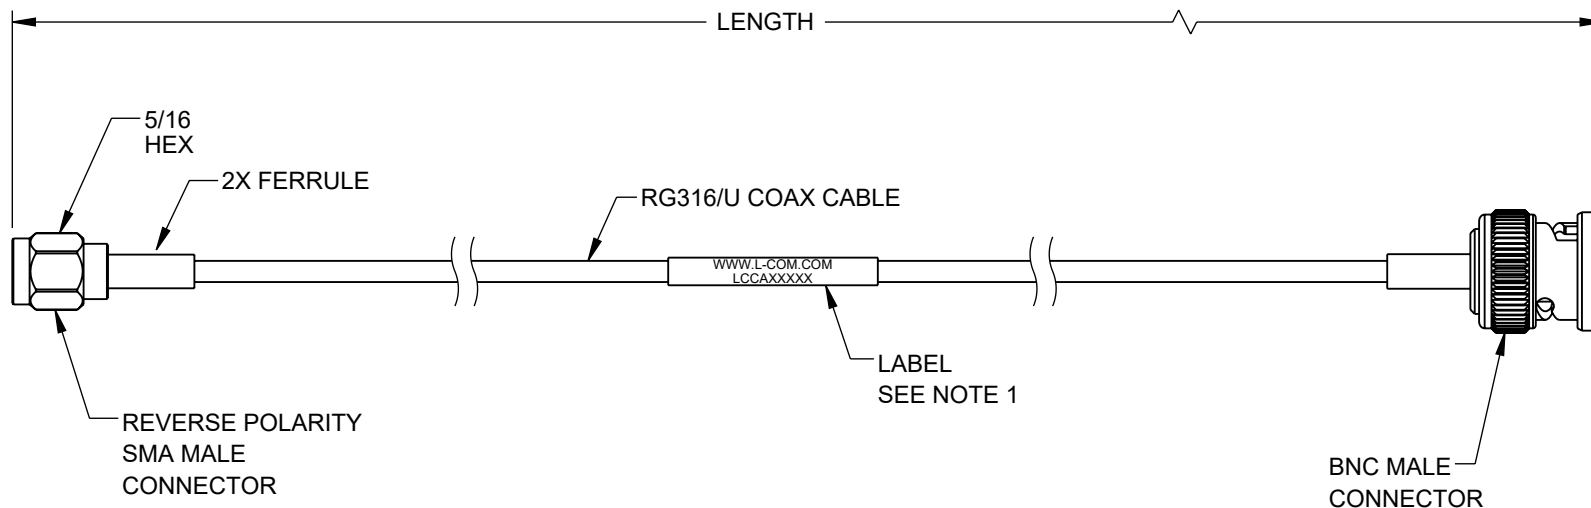

NOTES:

- CABLE ASSEMBLY LENGTH LABEL PLACEMENT: 36 INCHES OR LESS , ONE LABEL APPROXIMATELY CENTERED. LONGER THAN 36 INCHES, TWO LABELS APPROXIMATELY 6 INCHES FROM EACH CONNECTOR.
- CABLE ASSEMBLIES SHALL BE TESTED FOR CONTINUITY
- CABLE ASSEMBLY SHALL BE INDIVIDUALLY PACKAGED IN ACCORDANCE WITH L-COM SPECIFICATION PS-0031.

REGULATORY COMPLIANCE:
EU RoHS DIRECTIVE (MOST RECENT RELEASED VERSION)

UNLESS OTHERWISE SPECIFIED, DIMENSIONS ARE IN INCHES [mm] OVERALL CABLE LENGTH TOLERANCE: ≤12 [305] = +1 [25] / -0 >12 [305] ≤60 [1524] = +2 [51] / -0 >60 [1524] ≤120 [3048] = +4 [102] / -0 >120 [3048] ≤300 [7620] = +6 [152] / -0 >300 [7620] = +5% / -0 ALL OTHER DIMENSIONAL TOLERANCES: .X = ± .2 [5] FRACTIONS ± 1/32 .XX = ± .02 [5] ANGLES ± 1° .XXX = ± .005 [13]	APPROVALS	DATE	 50 High Street, West Mill, North Andover, MA 01845 USA. Phone: 1.800.341.5266 1.978.682.6936		
	DRAWN BY BPUCHASKI	05/08/2023		CATEGORY COAXIAL	
	CHECKED BY KLEITLEIN	05/08/2023			
	APPROVED BY AGANWANI	05/08/2023			
THIRD-ANGLE PROJECTION	CONFIGURATION DETAILS OF UNDIMENSIONED FEATURES MAY VARY	PRODUCT DESCRIPTION Reverse Polarity SMA Male to BNC Male Cable Using RG316 Coax			
	COLOR VARIATIONS MAY OCCUR	SIZE A	CAGE CODE 43321	ITEM NO. LCCA31303	REV. A
		SCALE: NONE	CAD FILE: LCCA31303.SLDDRW	SHEET 1 OF 1	