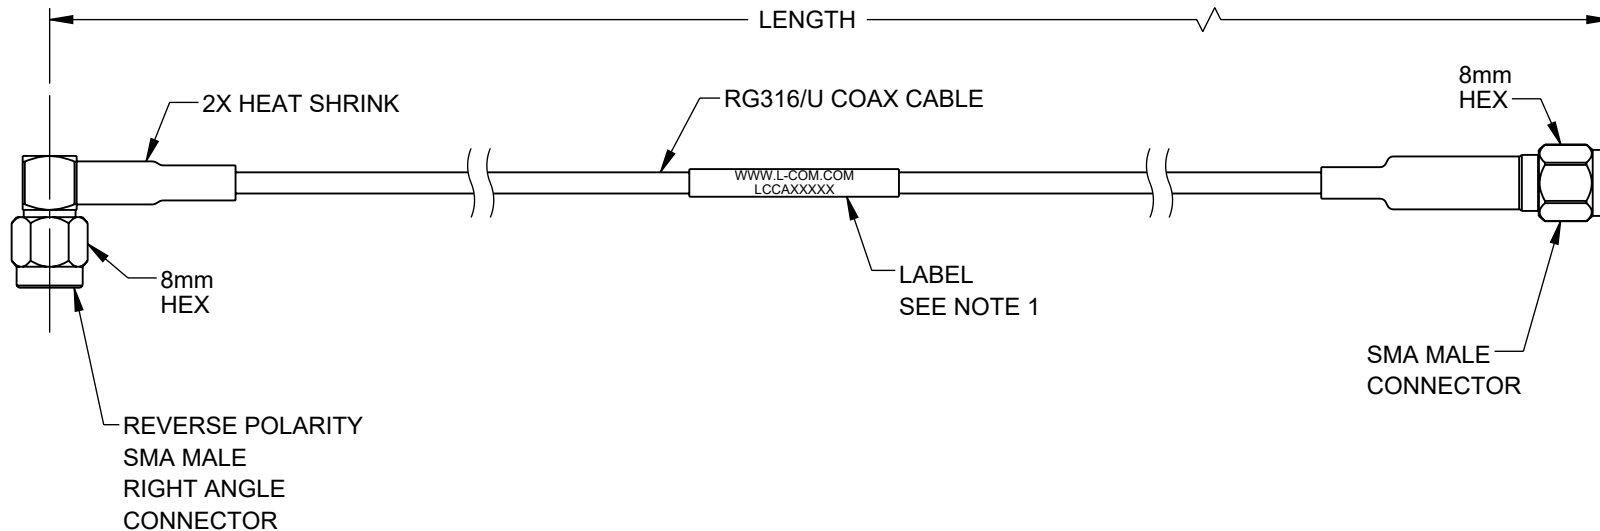

**NOTES:**

1. CABLE ASSEMBLY LENGTH LABEL PLACEMENT: 36 INCHES OR LESS , ONE LABEL APPROXIMATELY CENTERED. LONGER THAN 36 INCHES, TWO LABELS APPROXIMATELY 6 INCHES FROM EACH CONNECTOR.
2. CABLE ASSEMBLIES SHALL BE TESTED FOR CONTINUITY
3. CABLE ASSEMBLY SHALL BE INDIVIDUALLY PACKAGED IN ACCORDANCE WITH L-COM SPECIFICATION PS-0031.

**REGULATORY COMPLIANCE:**  
EU RoHS DIRECTIVE (MOST RECENT RELEASED VERSION)

UNLESS OTHERWISE SPECIFIED, DIMENSIONS ARE IN INCHES [mm] OVERALL CABLE LENGTH TOLERANCE: ≤12 [305] = +1 [25] / -0 >12 [305] ≤60 [1524] = +2 [51] / -0 >60 [1524] ≤120 [3048] = +4 [102] / -0 >120 [3048] ≤300 [7620] = +6 [152] / -0 >300 [7620] = +5% / -0 ALL OTHER DIMENSIONAL TOLERANCES: .X = ± .2 [5]   FRACTIONS ± 1/32 .XX = ± .02 [5]   ANGLES ± 1° .XXX = ± .005 [13]	APPROVALS	DATE	 50 High Street, West Mill, North Andover, MA 01845 USA. Phone: 1.800.341.5266 1.978.682.6936			
	DRAWN BY BPUCHASKI	05/08/2023		CATEGORY  <b>COAXIAL</b>		
	CHECKED BY KLEITLEIN	05/08/2023				
	APPROVED BY AGANWANI	05/08/2023				
THIRD-ANGLE PROJECTION 	CONFIGURATION DETAILS OF UNDIMENSIONED FEATURES MAY VARY	PRODUCT DESCRIPTION <b>Reverse Polarity SMA Plug Right Angle to SMA Male Cable Using RG316 Coax</b>	SIZE <b>A</b>	CAGE CODE <b>43321</b>	ITEM NO. <b>LCCA31311</b>	REV. <b>A</b>
COLOR VARIATIONS MAY OCCUR		SCALE: NONE	CAD FILE: LCCA31311.SLDDRW	SHEET 1 OF 1		