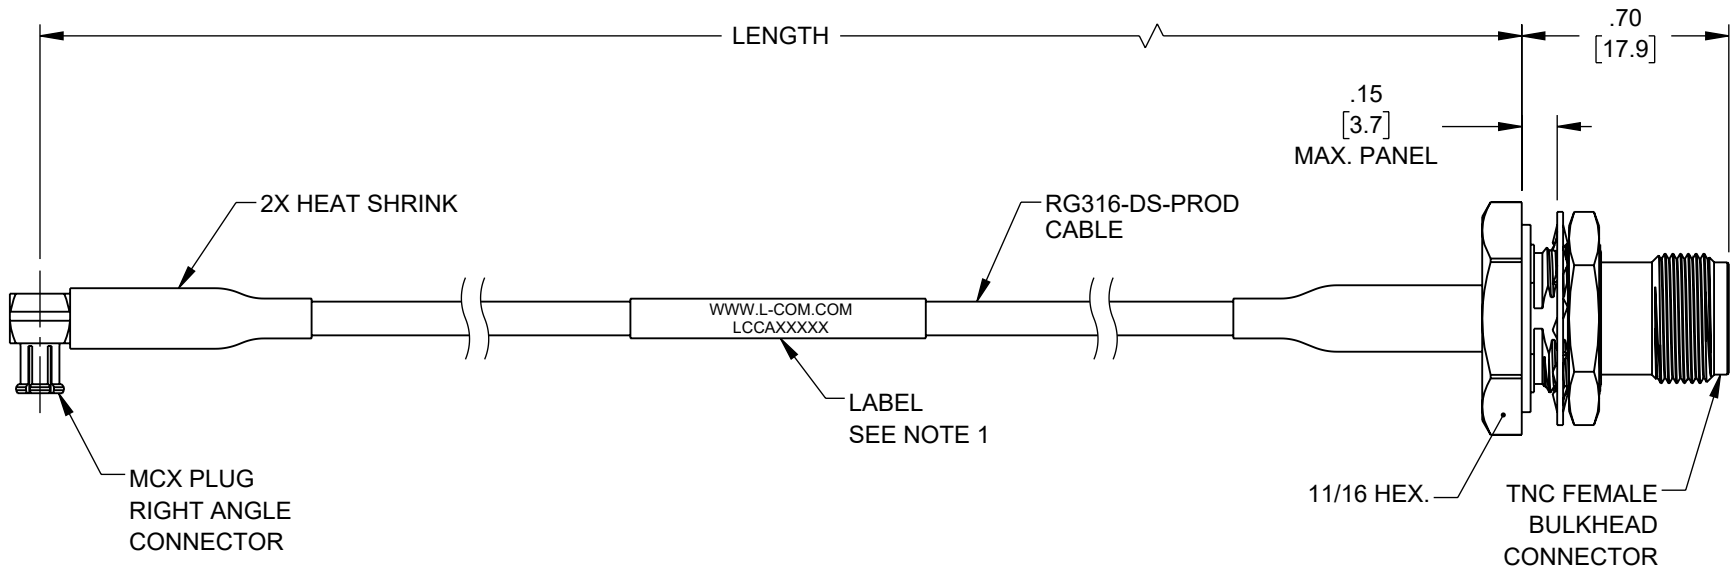

NOTES:

1. CABLE ASSEMBLY LENGTH LABEL PLACEMENT: 36 INCHES OR LESS, ONE LABEL APPROXIMATELY CENTERED. LONGER THAN 36 INCHES, TWO LABELS APPROXIMATELY 6 INCHES FROM EACH CONNECTOR.
2. CABLE ASSEMBLIES SHALL BE TESTED FOR CONTINUITY.
3. CABLE ASSEMBLY SHALL RECEIVE INSERTION LOSS TEST PER L-COM SPECIFICATIONS.
4. CABLE ASSEMBLY SHALL BE INDIVIDUALLY PACKAGED IN ACCORDANCE WITH L-COM SPECIFICATION PS-0031.

REGULATORY COMPLIANCE:
EU RoHS DIRECTIVE (MOST RECENT RELEASED VERSION)

UNLESS OTHERWISE SPECIFIED, DIMENSIONS ARE IN INCHES [mm] OVERALL CABLE LENGTH TOLERANCE: ≤12 [305] = +1 [25] / -0 >12 [305] ≤60 [1524] = +2 [51] / -0 >60 [1524] ≤120 [3048] = +4 [102] / -0 >120 [3048] ≤300 [7620] = +6 [152] / -0 >300 [7620] = +5% / -0 ALL OTHER DIMENSIONAL TOLERANCES: .X = ± .2 [5] FRACTIONS ± 1/32 .XX = ± .02 [5] ANGLES ± 1° .XXX = ± .005 [13]	APPROVALS	DATE	 50 High Street, West Mill, North Andover, MA 01845 USA. Phone: 1.800.341.5266 1.978.682.6936			
	DRAWN BY VTHANGARAJ	05/22/2023		CATEGORY COAXIAL		
	CHECKED BY KLEITLEIN	05/22/2023				
	APPROVED BY AGANWANI	05/22/2023				
THIRD-ANGLE PROJECTION	CONFIGURATION DETAILS OF UNDIMENSIONED FEATURES MAY VARY	PRODUCT DESCRIPTION TNC Female Bulkhead to MCX Plug Right Angle Cable Using RG316-DS Coax with HeatShrink	SIZE A	CAGE CODE 43321	ITEM NO. LCCA31410	REV. A
		COLOR VARIATIONS MAY OCCUR	SCALE: NONE	CAD FILE: LCCA31410.SLDDRW	SHEET 1 OF 1	