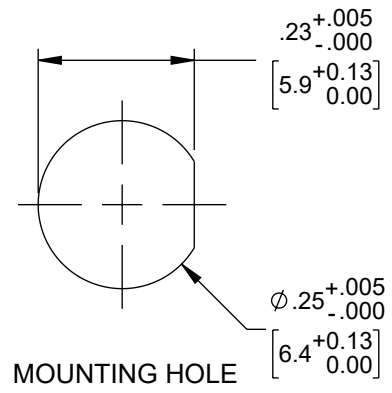

NOTES:

1. CABLE ASSEMBLY LENGTH LABEL PLACEMENT: 36 INCHES OR LESS, ONE LABEL APPROXIMATELY CENTERED. LONGER THAN 36 INCHES, TWO LABELS APPROXIMATELY 6 INCHES FROM EACH CONNECTOR.
2. CABLE ASSEMBLIES SHALL BE TESTED FOR CONTINUITY.
3. CABLE ASSEMBLY SHALL BE INDIVIDUALLY PACKAGED IN ACCORDANCE WITH L-COM SPECIFICATION PS-0031.

UNLESS OTHERWISE SPECIFIED, DIMENSIONS ARE IN INCHES [mm] OVERALL CABLE LENGTH TOLERANCE: ≤12 [305] = +1 [25] / -0 >12 [305] ≤60 [1524] = +2 [51] / -0 >60 [1524] ≤120 [3048] = +4 [102] / -0 >120 [3048] ≤300 [7620] = +6 [152] / -0 >300 [7620] = +5% / -0 ALL OTHER DIMENSIONAL TOLERANCES: .X = ± .2 [5] FRACTIONS ± 1/32 .XX = ± .02 [.5] ANGLES ± 1° .XXX = ± .005 [.13]	APPROVALS	DATE	 50 High Street, West Mill, North Andover, MA 01845 USA. Phone: 1.800.341.5266 1.978.682.6936		
	DRAWN BY VTHANGARAJ	05/19/2023		CATEGORY COAXIAL	
	CHECKED BY KLEITLEIN	05/19/2023			
	APPROVED BY AGANWANI	05/19/2023			
THIRD-ANGLE PROJECTION	CONFIGURATION DETAILS OF UNDIMENSIONED FEATURES MAY VARY	PRODUCT DESCRIPTION SMA MALE RIGHT ANGLE TO SMA FEMALE BULKHEAD CABLE USING RG316-DS COAX WITH HEATSHRINK, LF SOLDER			
	COLOR VARIATIONS MAY OCCUR	SIZE A	CAGE CODE 43321	ITEM NO. LCCA31454	REV. A
		SCALE: NONE	CAD FILE: LCCA31454.SLDDRW	SHEET 1 OF 1	