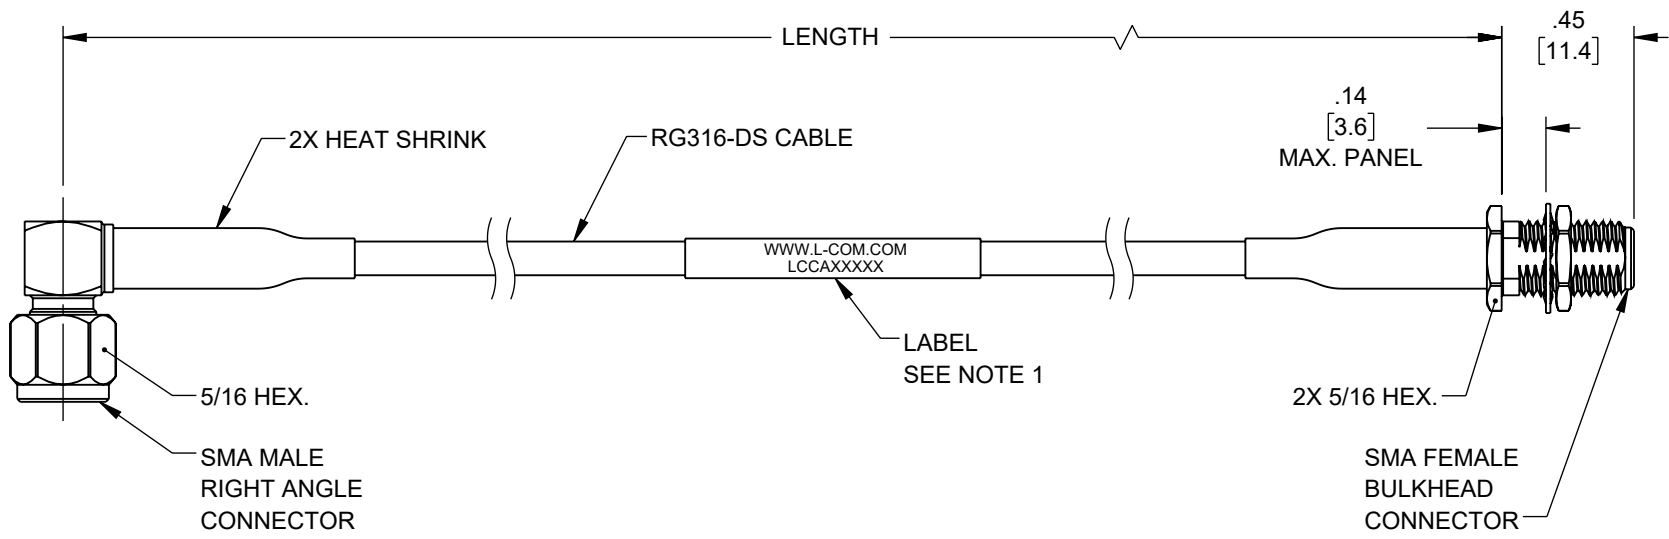

NOTES:

1. CABLE ASSEMBLY LENGTH LABEL PLACEMENT: 36 INCHES OR LESS, ONE LABEL APPROXIMATELY CENTERED. LONGER THAN 36 INCHES, TWO LABELS APPROXIMATELY 6 INCHES FROM EACH CONNECTOR.
2. CABLE ASSEMBLIES SHALL BE TESTED FOR CONTINUITY.
3. CABLE ASSEMBLY SHALL BE INDIVIDUALLY PACKAGED IN ACCORDANCE WITH L-COM SPECIFICATION PS-0031.

UNLESS OTHERWISE SPECIFIED, DIMENSIONS ARE IN INCHES [mm] OVERALL CABLE LENGTH TOLERANCE: ≤12 [305] = +1 [25] / -0 >12 [305] ≤60 [1524] = +2 [51] / -0 >60 [1524] ≤120 [3048] = +4 [102] / -0 >120 [3048] ≤300 [7620] = +6 [152] / -0 >300 [7620] = +5% / -0 ALL OTHER DIMENSIONAL TOLERANCES: .X = ± .2 [5] FRACTIONS ± 1/32 .XX = ± .02 [.5] ANGLES ± 1° .XXX = ± .005 [.13]	APPROVALS	DATE	 50 High Street, West Mill, North Andover, MA 01845 USA. Phone: 1.800.341.5266 1.978.682.6936		
	DRAWN BY VTHANGARAJ	05/19/2023		CATEGORY COAXIAL	
	CHECKED BY KLEITLEIN	05/19/2023			
	APPROVED BY AGANWANI	05/19/2023			
THIRD-ANGLE PROJECTION	CONFIGURATION DETAILS OF UNDIMENSIONED FEATURES MAY VARY	PRODUCT DESCRIPTION SMA MALE RIGHT ANGLE TO SMA FEMALE BULKHEAD CABLE USING RG316-DS COAX WITH HEATSHRINK, LF SOLDER			
	COLOR VARIATIONS MAY OCCUR	SIZE A	CAGE CODE 43321	ITEM NO. LCCA31454	REV. A
		SCALE: NONE	CAD FILE: LCCA31454.SLDDRW	SHEET 1 OF 1	