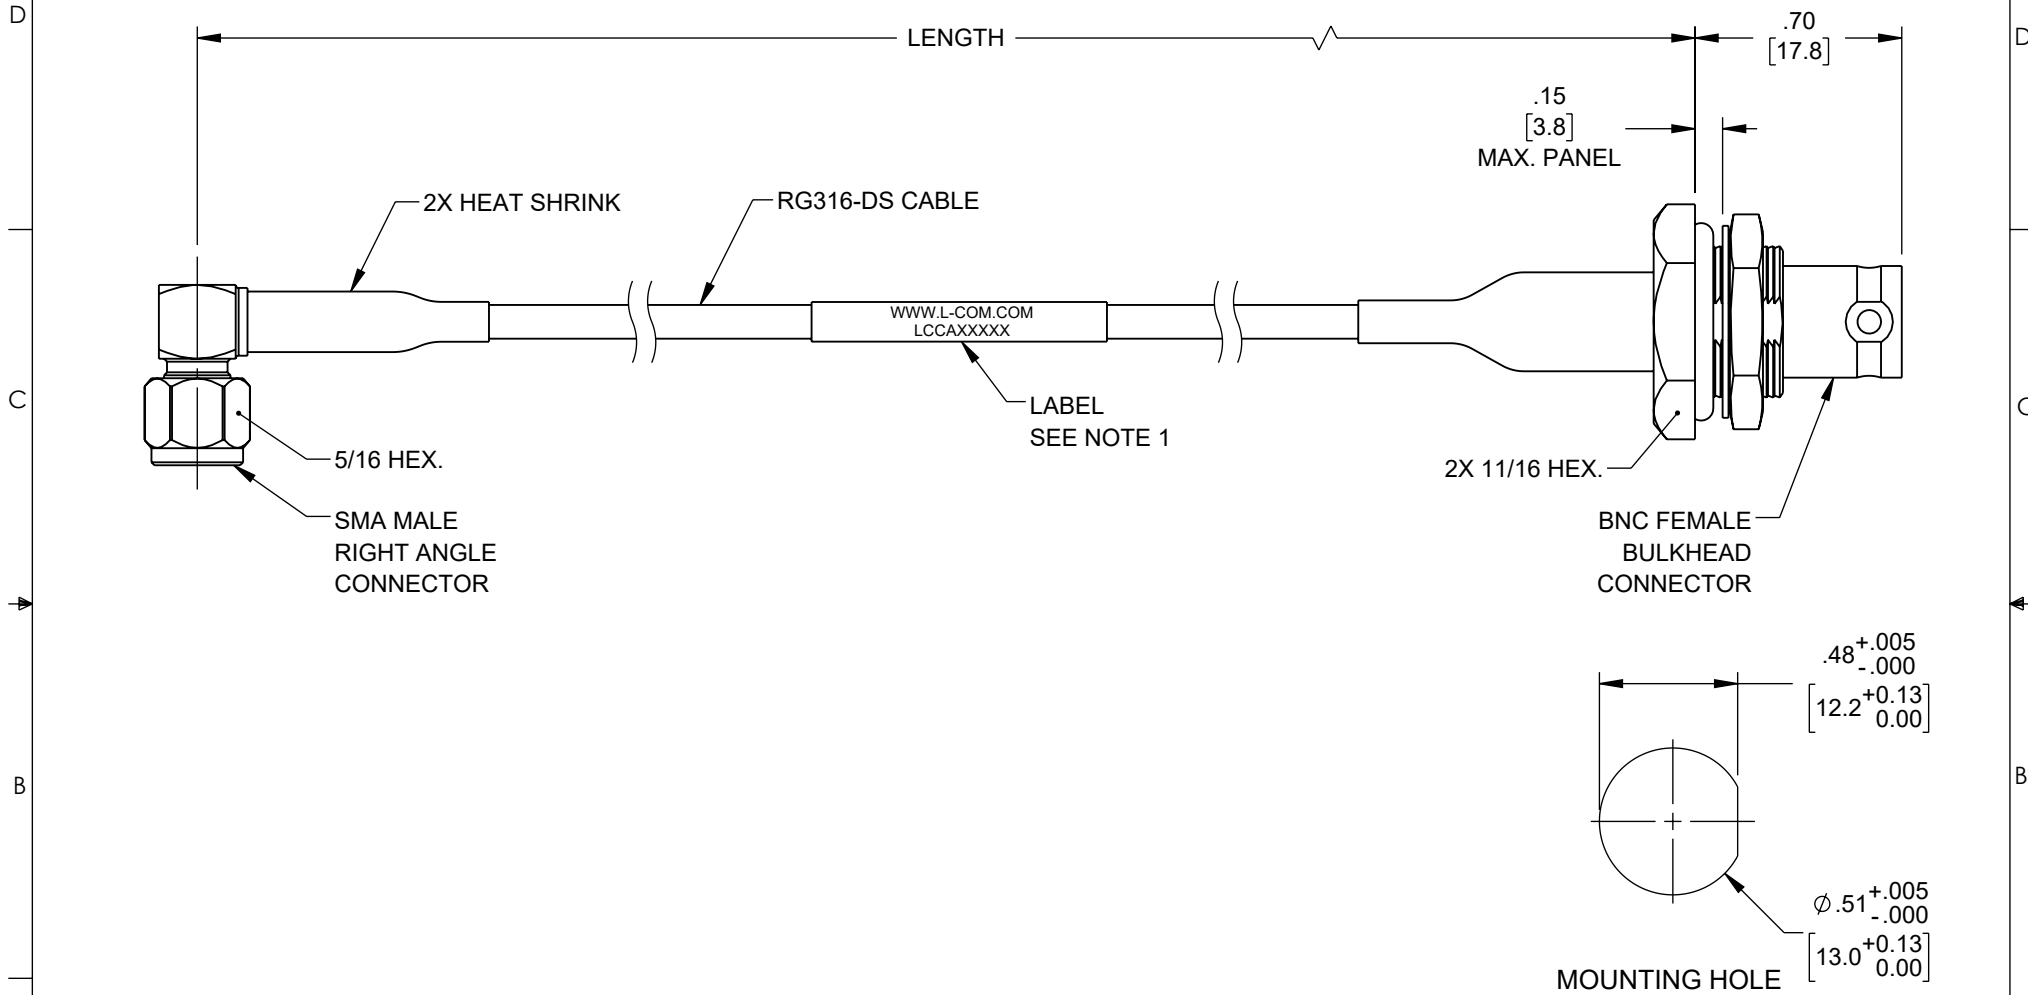

NOTES:

- CABLE ASSEMBLY LENGTH LABEL PLACEMENT: 36 INCHES OR LESS, ONE LABEL APPROXIMATELY CENTERED. LONGER THAN 36 INCHES, TWO LABELS APPROXIMATELY 6 INCHES FROM EACH CONNECTOR.
- CABLE ASSEMBLIES SHALL BE TESTED FOR CONTINUITY.
- CABLE ASSEMBLY SHALL BE INDIVIDUALLY PACKAGED IN ACCORDANCE WITH L-COM SPECIFICATION PS-0031.

UNLESS OTHERWISE SPECIFIED, DIMENSIONS ARE IN INCHES [mm] OVERALL CABLE LENGTH TOLERANCE: ≤12 [305] = +1 [25] / -0 >12 [305] ≤60 [1524] = +2 [51] / -0 >60 [1524] ≤120 [3048] = +4 [102] / -0 >120 [3048] ≤300 [7620] = +6 [152] / -0 >300 [7620] = +5% / -0 ALL OTHER DIMENSIONAL TOLERANCES: .X = ± .2 [5] FRACTIONS ± 1/32 .XX = ± .02 [5] ANGLES ± 1° .XXX = ± .005 [1.3]	APPROVALS DRAWN BY VTHANGARAJ CHECKED BY KLEITLEIN APPROVED BY AGANWANI	DATE 06/23/2023 06/23/2023 06/23/2023	 an INFINITI® brand	50 High Street, West Mill, North Andover, MA 01845 USA. Phone: 1.800.341.5266 1.978.682.6936
	CONFIGURATION DETAILS OF UNDIMENSIONED FEATURES MAY VARY COLOR VARIATIONS MAY OCCUR	CATEGORY COAXIAL	PRODUCT DESCRIPTION SMA MALE RIGHT ANGLE TO BNC FEMALE BULKHEAD CABLE USING RG316-DS COAX WITH HEATSHRINK	SIZE A CAGE CODE 43321 ITEM NO. LCCA31471
THIRD-ANGLE PROJECTION 	SCALE: NONE CAD FILE: LCCA31471.SLDDRW	SHEET 1 OF 1		