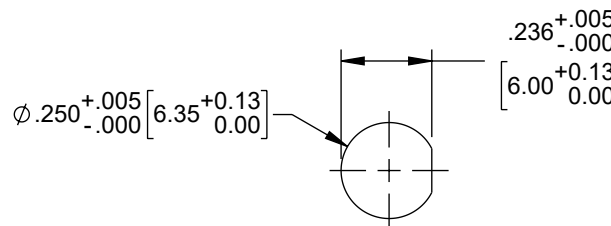

RECOMMENDED MOUNTING HOLE

NOTES:

1. CABLE ASSEMBLY LENGTH LABEL PLACEMENT: 36 INCHES OR LESS, ONE LABEL APPROXIMATELY CENTERED. LONGER THAN 36 INCHES, TWO LABELS APPROXIMATELY 6 INCHES FROM EACH CONNECTOR.
2. CABLE ASSEMBLIES SHALL BE TESTED FOR CONTINUITY.
3. CABLE ASSEMBLY SHALL RECEIVE INSERTION LOSS TEST PER L-COM SPECIFICATIONS.
4. CABLE ASSEMBLY SHALL BE INDIVIDUALLY PACKAGED IN ACCORDANCE WITH L-COM SPECIFICATION PS-0031.

REGULATORY COMPLIANCE:

EU RoHS DIRECTIVE (MOST RECENT RELEASED VERSION)

UNLESS OTHERWISE SPECIFIED, DIMENSIONS ARE IN INCHES [mm] OVERALL CABLE LENGTH TOLERANCE: ≤12 [305] = +1 [25] / -0 >12 [305] ≤60 [1524] = +2 [51] / -0 >60 [1524] ≤120 [3048] = +4 [102] / -0 >120 [3048] ≤300 [7620] = +6 [152] / -0 >300 [7620] = +5% / -0 ALL OTHER DIMENSIONAL TOLERANCES: .X = ± .2 [5] FRACTIONS ± 1/32 .XX = ± .02 [5] ANGLES ± 1° .XXX = ± .005 [13]	APPROVALS	DATE	 50 High Street, West Mill, North Andover, MA 01845 USA. Phone: 1.800.341.5266 1.978.682.6936			
	DRAWN BY HBAKKE	05/10/2023		CATEGORY COAXIAL		
	CHECKED BY DMAY	05/10/2023				
	APPROVED BY KLEITLEIN	05/10/2023				
THIRD-ANGLE PROJECTION	CONFIGURATION DETAILS OF UNDIMENSIONED FEATURES MAY VARY	PRODUCT DESCRIPTION Reverse Polarity SMA Male Right Angle to Reverse Polarity SMA Female Bulkhead Cable Using RG174 Coax, RoHS	SIZE A	CAGE CODE 43321	ITEM NO. LCCA31491	REV. A
COLOR VARIATIONS MAY OCCUR		SCALE: NONE	CAD FILE: LCCA31491.SLDDRW	SHEET 1 OF 1		