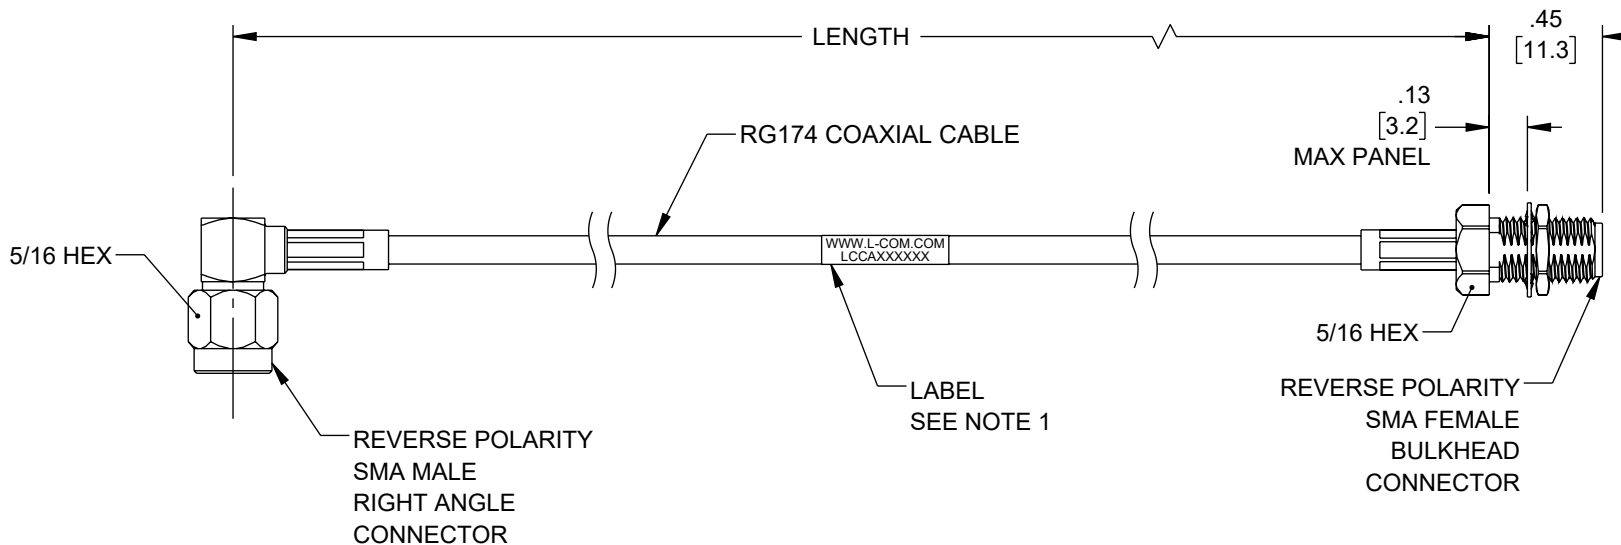

RECOMMENDED MOUNTING HOLE

NOTES:

1. CABLE ASSEMBLY LENGTH LABEL PLACEMENT: 36 INCHES OR LESS, ONE LABEL APPROXIMATELY CENTERED. LONGER THAN 36 INCHES, TWO LABELS APPROXIMATELY 6 INCHES FROM EACH CONNECTOR.
2. CABLE ASSEMBLIES SHALL BE TESTED FOR CONTINUITY.
3. CABLE ASSEMBLY SHALL RECEIVE INSERTION LOSS TEST PER L-COM SPECIFICATIONS.
4. CABLE ASSEMBLY SHALL BE INDIVIDUALLY PACKAGED IN ACCORDANCE WITH L-COM SPECIFICATION PS-0031.

REGULATORY COMPLIANCE:

EU RoHS DIRECTIVE (MOST RECENT RELEASED VERSION)

UNLESS OTHERWISE SPECIFIED, DIMENSIONS ARE IN INCHES [mm] OVERALL CABLE LENGTH TOLERANCE: ≤12 [305] = +1 [25] / -0 >12 [305] ≤60 [1524] = +2 [51] / -0 >60 [1524] ≤120 [3048] = +4 [102] / -0 >120 [3048] ≤300 [7620] = +6 [152] / -0 >300 [7620] = +5% / -0 ALL OTHER DIMENSIONAL TOLERANCES: .X = ± .2 [5] FRACTIONS ± 1/32 .XX = ± .02 [5] ANGLES ± 1° .XXX = ± .005 [13]	APPROVALS	DATE	 50 High Street, West Mill, North Andover, MA 01845 USA. Phone: 1.800.341.5266 1.978.682.6936			
	DRAWN BY HBAKKE	05/10/2023		CATEGORY COAXIAL		
	CHECKED BY DMAY	05/10/2023				
	APPROVED BY KLEITLEIN	05/10/2023				
THIRD-ANGLE PROJECTION	CONFIGURATION DETAILS OF UNDIMENSIONED FEATURES MAY VARY	PRODUCT DESCRIPTION Reverse Polarity SMA Male Right Angle to Reverse Polarity SMA Female Bulkhead Cable Using RG174 Coax, RoHS	SIZE A	CAGE CODE 43321	ITEM NO. LCCA31491	REV. A
COLOR VARIATIONS MAY OCCUR		SCALE: NONE	CAD FILE: LCCA31491.SLDDRW	SHEET 1 OF 1		