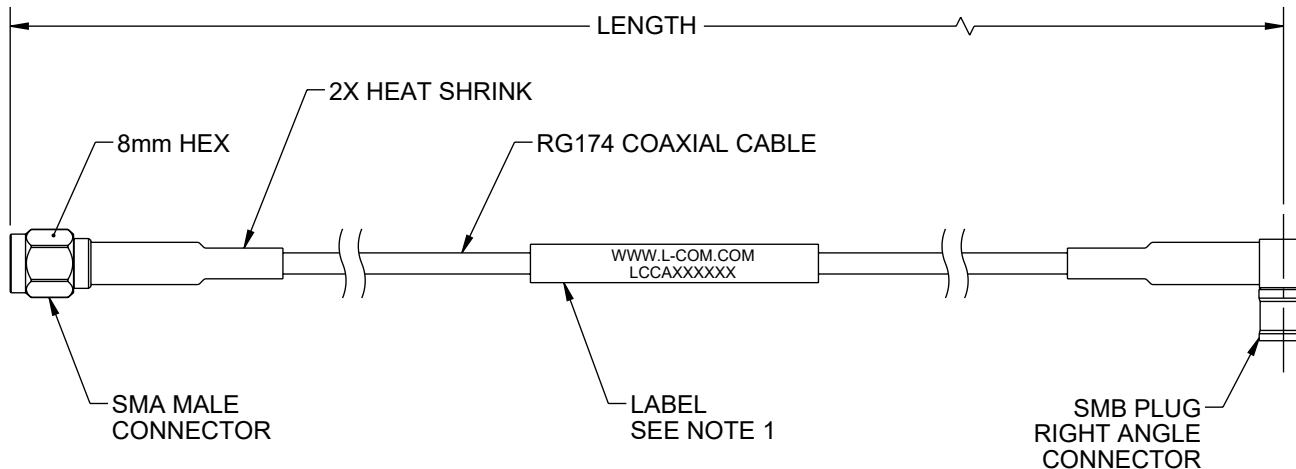

NOTES:

- CABLE ASSEMBLY LENGTH LABEL PLACEMENT: 36 INCHES OR LESS, ONE LABEL APPROXIMATELY CENTERED. LONGER THAN 36 INCHES, TWO LABELS APPROXIMATELY 6 INCHES FROM EACH CONNECTOR.
- CABLE ASSEMBLIES SHALL BE TESTED FOR CONTINUITY.
- CABLE ASSEMBLY SHALL RECEIVE INSERTION LOSS TEST PER L-COM SPECIFICATIONS.
- CABLE ASSEMBLY SHALL BE INDIVIDUALLY PACKAGED IN ACCORDANCE WITH L-COM SPECIFICATION PS-0031.

REGULATORY COMPLIANCE:

EU RoHS DIRECTIVE (MOST RECENT RELEASED VERSION)

UNLESS OTHERWISE SPECIFIED, DIMENSIONS ARE IN INCHES [mm] OVERALL CABLE LENGTH TOLERANCE: ≤12 [305] = +1 [25] / -0 >12 [305] ≤60 [1524] = +2 [51] / -0 >60 [1524] ≤120 [3048] = +4 [102] / -0 >120 [3048] ≤300 [7620] = +6 [152] / -0 >300 [7620] = +5% / -0 ALL OTHER DIMENSIONAL TOLERANCES: .X = ± .2 [5] FRACTIONS ± 1/32 .XX = ± .02 [5] ANGLES ± 1° .XXX = ± .005 [13]	APPROVALS	DATE	 50 High Street, West Mill, North Andover, MA 01845 USA. Phone: 1.800.341.5266 1.978.682.6936		
	DRAWN BY HBAKKE	5/10/2023			
	CHECKED BY DMAY	05/24/2023			
	APPROVED BY KLEITLEIN	05/24/2023			
THIRD-ANGLE PROJECTION 	CONFIGURATION DETAILS OF UNDIMENSIONED FEATURES MAY VARY	PRODUCT DESCRIPTION SMA Male to SMB Plug Right Angle Cable Using RG174 Coax	CATEGORY COAXIAL		
	COLOR VARIATIONS MAY OCCUR	SIZE A	CAGE CODE 43321	ITEM NO. LCCA31498	REV. A
		SCALE: NONE	CAD FILE: LCCA31498.SLDDRW	SHEET 1 OF 1	