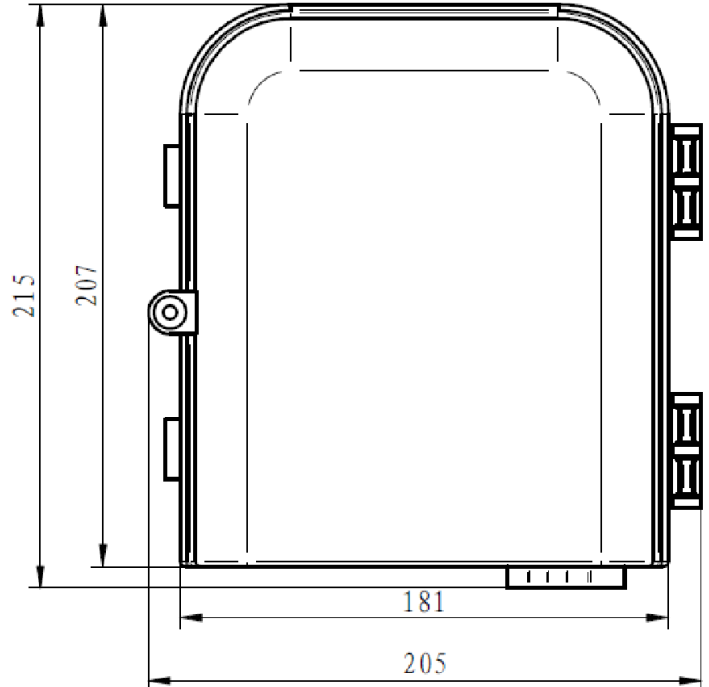

REVISION					
ZONE	REV	DESCRIPTION	DATE	CHANGED BY	APPROVED
	A	INITIAL RELEASE	08/30/2024	KGLEBOVA	THOUGHTON

NUMBER	COLOR
1	BLUE
2	ORANGE
3	GREEN
4	BROWN
5	GREY
6	WHITE
7	RED
8	BLACK

DIMENSIONS ARE FOR REFERENCE ONLY.
 DIMENSIONS ARE SHOWN IN MILLIMETERS.

UNLESS OTHERWISE SPECIFIED
 LEADING DIMENSIONS ARE INCHES
 DIMENSIONS IN [] ARE MILLIMETERS

TOLERANCES:

X = ±.5 [5]	FRACTIONS ± 1/32
.XX = ±.02 [0.5]	ANGLES ± 1°
.XXX = ±.005 [0.125]	

CABLE LENGTH TOLERANCES:

≤ 12 [305]	= ±.125 [-0]
>12 [305] ≤ 60 [1524]	= +.25 [-0]
>60 [1524] ≤ 120 [3048]	= +.4 [102] [-0]
>120 [3048] ≤ 300 [7620]	= +.6 [152] [-0]
>300 [7620]	= +5% [-0]

ALL DIMENSIONS ARE FOR REFERENCE ONLY
 AND SUBJECT TO CHANGE WITHOUT NOTICE
 UN-DIMENSIONED/NON-CRITICAL FEATURES
 MAY VARY IN SIZE AND LOCATION
 COLORS MAY VARY

SIZE	CAGE CODE	DRAWN BY	ITEM NO.	REV
A	43321	KGLEBOVA	LCFDB-0208A-P8SCA	A