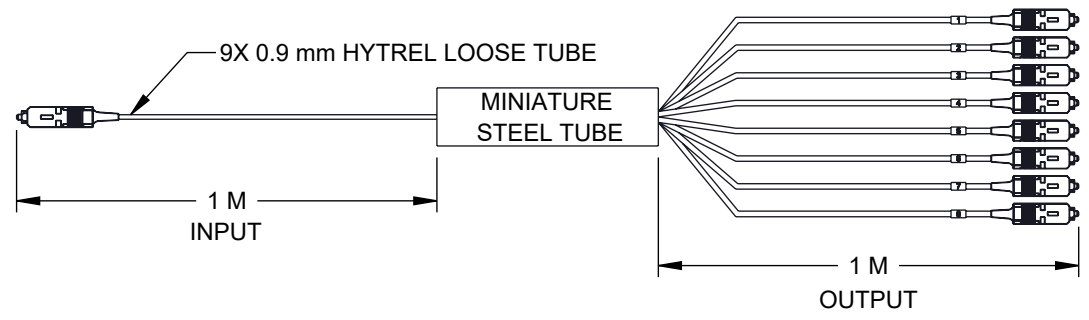

NUMBER	COLOR
1	BLUE
2	ORANGE
3	GREEN
4	BROWN
5	GREY
6	WHITE
7	RED
8	BLACK

DIMENSIONS ARE FOR REFERENCE ONLY.  
DIMENSIONS ARE SHOWN IN MILLIMETERS.

THE INFORMATION CONTAINED IN THIS DRAWING IS THE SOLE PROPERTY OF INFINITE ELECTRONICS, INC. ANY REPRODUCTION IN PART OR WHOLE WITHOUT THE WRITTEN PERMISSION OF INFINITE ELECTRONICS, INC. IS PROHIBITED. THESE COMMODITIES, TECHNOLOGY OR SOFTWARE WERE EXPORTED FROM THE UNITED STATES IN ACCORDANCE WITH THE EXPORT ADMINISTRATION REGULATIONS. DIVERSION CONTRARY TO U.S. LAW PROHIBITED.

UNLESS OTHERWISE SPECIFIED  
LEADING DIMENSIONS ARE INCHES  
DIMENSIONS IN [ ] ARE MILLIMETERS

TOLERANCES:  
X = ±.5 [5] FRACTIONS ± 1/32  
XX = ±.02 [0.5] ANGLES ± 1°  
.XXX = ±.005 [0.125]

CABLE LENGTH TOLERANCES:  
≤12 [305] = ±.125 [-0  
>12 [305] ≤ 60 [1524] = +.2 [-0  
>60 [1524] ≤ 120 [3048] = +.4 [-0  
>120 [3048] ≤ 300 [7620] = +.6 [-0  
>300 [7620] = +5% [-0

INTERPRET ALL DIMENSIONS AND TOLERANCES PER ASME Y14.5

SCALE	SHEET
NONE	1 OF 1

DESCRIPTION			
DISTRIBUTION BOX 8 PORTS WITH 8X SC/APC SM SIMPLEX ADAPTER AND 1:8 SC/APC PLC SPLITTER			
SIZE	CAGE CODE	DRAWN BY	ITEM NO.
A	43321	KGLEBOVA	LCFDB-108B-P8SCA
			REV
			A