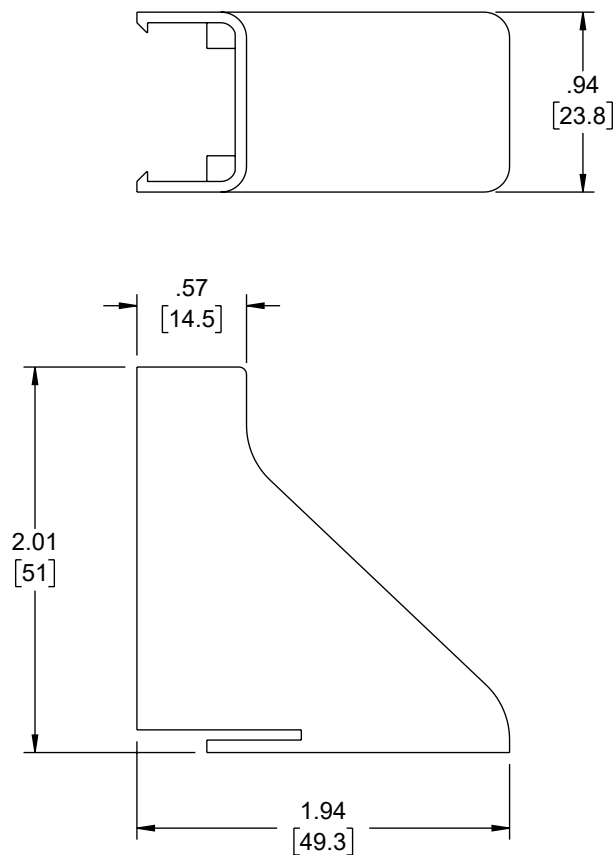

6

5

4

3

2

1

REVISION

ZONE	REV	DESCRIPTION	DATE	CHANGED BY	APPROVED
	1	INITIAL RELEASE	10/16/2024	HBAKKE	THOUGHTON

F

E

D

C

B

A

F

E

D

C

B

A

NOTES:

1. MATERIAL: PVC, UL94V-0 COMPLIANT
2. COLOR: BLACK
3. COMPONENT SHALL BE INDIVIDUALLY PACKAGED.

THE INFORMATION CONTAINED IN THIS DRAWING IS THE SOLE PROPERTY OF INFINITE ELECTRONICS, INC. ANY REPRODUCTION IN PART OR WHOLE WITHOUT THE WRITTEN PERMISSION OF INFINITE ELECTRONICS, INC. IS PROHIBITED. THESE COMMODITIES, TECHNOLOGY OR SOFTWARE WERE EXPORTED FROM THE UNITED STATES IN ACCORDANCE WITH THE EXPORT ADMINISTRATION REGULATIONS. DIVERSION CONTRARY TO U.S. LAW PROHIBITED.

UNLESS OTHERWISE SPECIFIED
LEADING DIMENSIONS ARE INCHES
DIMENSIONS IN [ ] ARE MILLIMETERS

TOLERANCES:
.X = ±.2 [5]   FRACTIONS ± 1/32
.XX = ±.02 [0.5]   ANGLES ± 1°
.XXX = ±.005 [0.13]

CABLE LENGTH TOLERANCES:
≤12 [305] = +1 [25] / -0
>12 [305] ≤ 60 [1524] = +2 [51] / -0
>60 [1524] ≤ 120 [3048] = +4 [102] / -0
>120 [3048] ≤ 300 [7620] = +6 [152] / -0
>300 [7620] = +5% / -0

ALL DIMENSIONS ARE FOR REFERENCE ONLY
AND SUBJECT TO CHANGE WITHOUT NOTICE.
UN-DIMENSIONED/NON-CRITICAL FEATURES
MAY VARY IN SIZE AND LOCATION
COLORS MAY VARY

L-com
an INFINIT@ brand

Website: www.L-com.com
Phone: 1.800.341.5266 | 1.978.682.6936

INTERPRET ALL DIMENSIONS AND
TOLERANCES PER ASME Y14.5

SCALE	SHEET
NONE	1 OF 1

DESCRIPTION
RACEWAY CEILING ENTRY, 14X21mm BLACK

SIZE	CAGE CODE	DRAWN BY	ITEM NO.	REV
A	43321	HBAKKE	LCSR14x21-CE-B	1

6

5

4

3

2

1