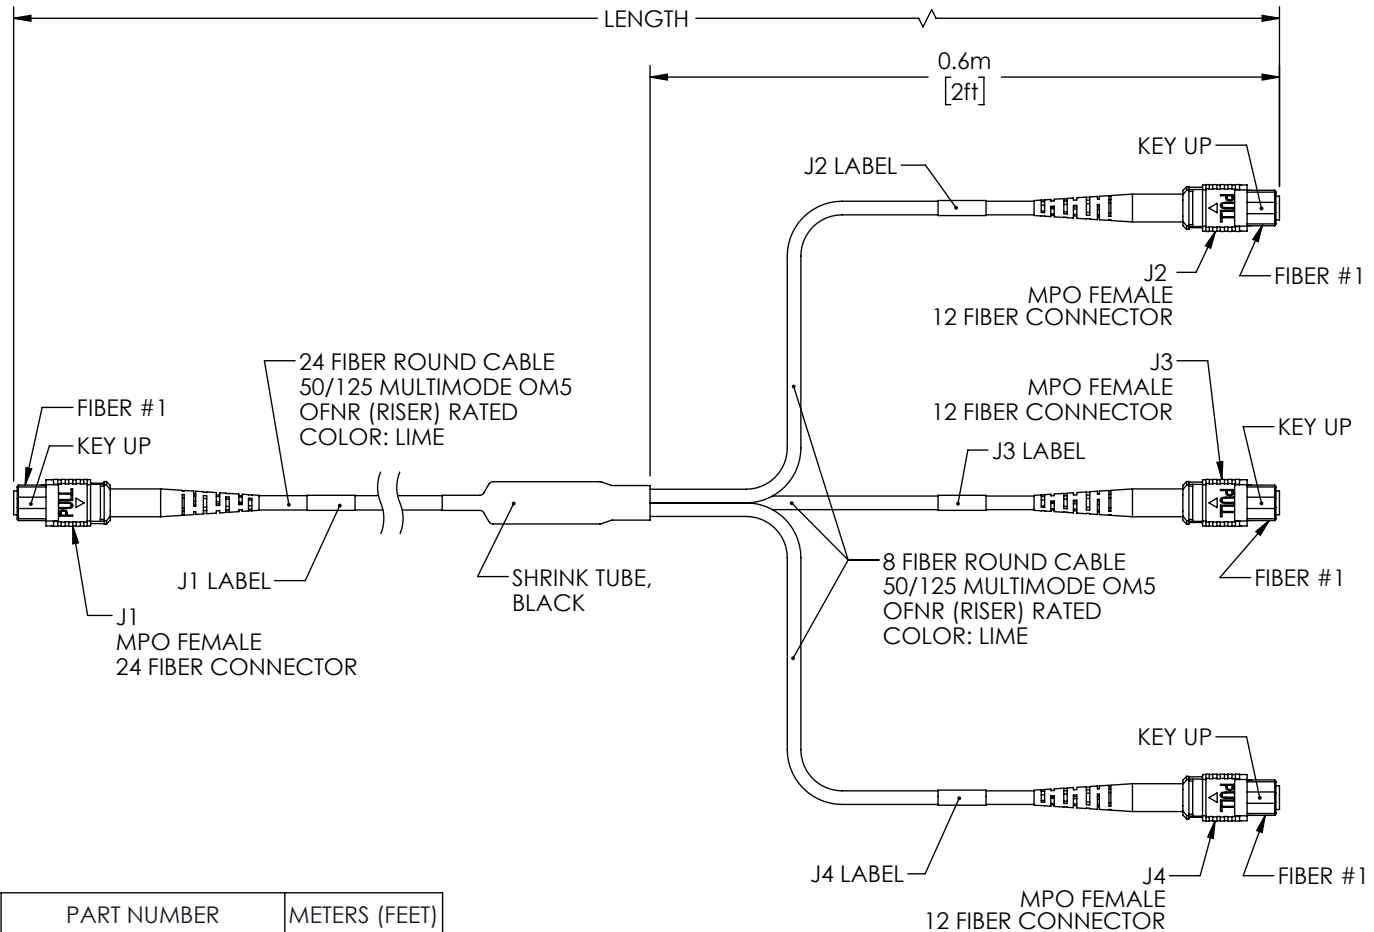

WIRING MAP				
J1	COLOR	J2	J3	J4
1	BLUE	12		
2	ORANGE	11		
3	GREEN	10		
4	BROWN	9		
5	GRAY		12	
6	WHITE		11	
7	RED		10	
8	BLACK		9	
9	YELLOW			12
10	PURPLE			11
11	ROSE			10
12	AQUA			9
13	BLUE/BLACK	4		
14	ORANGE/BLACK	3		
15	GREEN/BLACK	2		
16	BROWN/BLACK	1		
17	GRAY/BLACK		4	
18	WHITE/BLACK		3	
19	RED/BLACK		2	
20	BLACK / WHITE		1	
21	YELLOW/BLACK			4
22	PURPLE/BLACK			3
23	ROSE/BLACK			2
24	AQUA/BLACK			1

REVISIONS			
REV	DESCRIPTION	DATE	APPROVED
A	REV A DRAWING RELEASED	03/28/19	PHOSPODAR

PART NUMBER	METERS (FEET)
MPF24-MPF308OM5R-1	1.0 (3.28)
MPF24-MPF308OM5R-3	3.0 (9.84)
MPF24-MPF308OM5R-5	5.0 (16.40)
MPF24-MPF308OM5R-10	10.0 (32.81)

UNLESS OTHERWISE SPECIFIED
LEADING DIMENSIONS ARE INCHES
DIMENSIONS IN [] ARE MILLIMETERS

TOLERANCES:
 X±.2 [5.08] FRACTIONS
 .XX±.01 [.25] ± 1/32
 .XXX±.005 [.13] ANGLES ± 1°

ALL DIMENSIONS SHOWN
ARE FOR REFERENCE ONLY.

THE INFORMATION AND
DESIGN IN THIS DOCUMENT
IS THE PROPERTY OF
L-COM GLOBAL CONNECTIVITY.
ALL RIGHTS RESERVED.

SHEET 1 OF 1

SCALE N/A

SIZE	CAGE	DRAWN BY	PART NUMBER	REV
A	43321	DZINN	MPF24-MPF308OM5R	A

THESE COMMODITIES, TECHNOLOGY OR SOFTWARE WERE EXPORTED FROM THE UNITED STATES IN ACCORDANCE WITH THE EXPORT ADMINISTRATION REGULATIONS. DIVERSION CONTRARY TO U.S. LAW PROHIBITED.