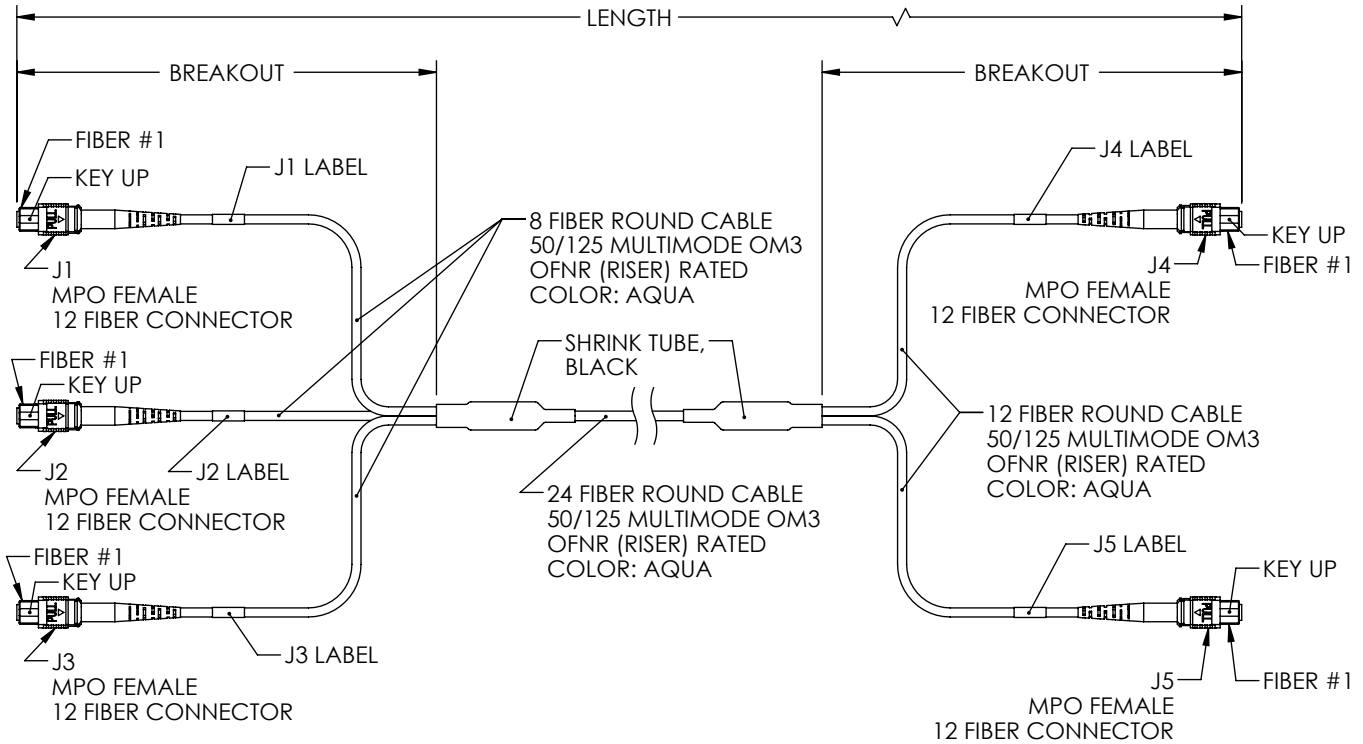

WIRING MAP					
J1	J2	J3	COLOR	J4	J5
12			BLUE	1	
11			ORANGE	2	
10			GREEN	3	
9			BROWN	4	
	12		GRAY	5	
	11		WHITE	6	
	10		RED	7	
	9		BLACK	8	
		12	YELLOW	9	
		11	PURPLE	10	
		10	ROSE	11	
		9	AQUA	12	
4			BLUE/BLACK		1
3			ORANGE/BLACK		2
2			GREEN/BLACK		3
1			BROWN/BLACK		4
	4		GRAY/BLACK		5
	3		WHITE/BLACK		6
	2		RED/BLACK		7
	1		BLACK / WHITE		8
		4	YELLOW/BLACK		9
		3	PURPLE/BLACK		10
		2	ROSE/BLACK		11
		1	AQUA/BLACK		12

REVISIONS			
REV	DESCRIPTION	DATE	APPROVED
A	REV A DRAWING RELEASED	03/28/2019	PHOSPODAR

PART NUMBER	LENGTH METERS (FEET)	BREAKOUT METERS (FEET)
MPF308-MPF212OM3R-1	1.0 (3.28)	0.3 (1.00)
MPF308-MPF212OM3R-3	3.0 (9.84)	0.6 (2.00)
MPF308-MPF212OM3R-5	5.0 (16.40)	0.6 (2.00)
MPF308-MPF212OM3R-10	10.0 (32.81)	0.6 (2.00)

UNLESS OTHERWISE SPECIFIED LEADING DIMENSIONS ARE INCHES DIMENSIONS IN [] ARE MILLIMETERS

TOLERANCES:

X±.2 [5.08]	FRACTIONS ± 1/32
.XX±.01 [.25]	ANGLES ± 1°
.XXX±.005 [.13]	

ALL DIMENSIONS SHOWN ARE FOR REFERENCE ONLY.

www.L-com.com

SIZE	CAGE	DRAWN BY	PART NUMBER	REV
A	43321	DZINN	MPF308-MPF212OM3R	A

THE INFORMATION AND DESIGN IN THIS DOCUMENT IS THE PROPERTY OF L-COM GLOBAL CONNECTIVITY. ALL RIGHTS RESERVED.

SHEET 1 OF 1