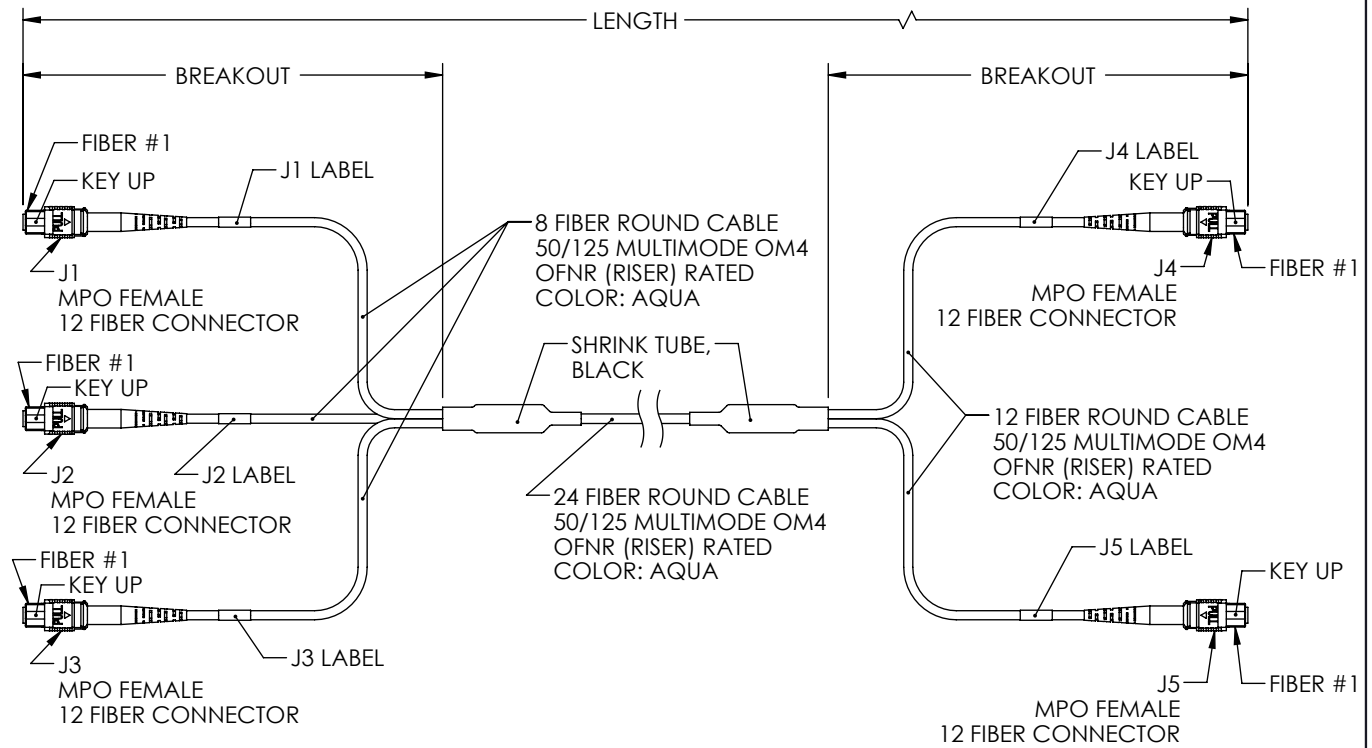

WIRING MAP					
J1	J2	J3	COLOR	J4	J5
12			BLUE	1	
11			ORANGE	2	
10			GREEN	3	
9			BROWN	4	
	12		GRAY	5	
	11		WHITE	6	
	10		RED	7	
	9		BLACK	8	
		12	YELLOW	9	
		11	PURPLE	10	
		10	ROSE	11	
		9	AQUA	12	
4			BLUE/BLACK		1
3			ORANGE/BLACK		2
2			GREEN/BLACK		3
1			BROWN/BLACK		4
	4		GRAY/BLACK		5
	3		WHITE/BLACK		6
	2		RED/BLACK		7
	1		BLACK / WHITE		8
		4	YELLOW/BLACK		9
		3	PURPLE/BLACK		10
		2	ROSE/BLACK		11
		1	AQUA/BLACK		12

REVISIONS			
REV	DESCRIPTION	DATE	APPROVED
A	REV A DRAWING RELEASED	03/28/2019	PHOSPODAR

PART NUMBER	LENGTH METERS (FEET)	BREAKOUT METERS (FEET)
MPF308-MPF212OM4R-1	1.0 (3.28)	0.3 (1.00)
MPF308-MPF212OM4R-3	3.0 (9.84)	0.6 (2.00)
MPF308-MPF212OM4R-5	5.0 (16.40)	0.6 (2.00)
MPF308-MPF212OM4R-10	10.0 (32.81)	0.6 (2.00)

UNLESS OTHERWISE SPECIFIED LEADING DIMENSIONS ARE INCHES DIMENSIONS IN [] ARE MILLIMETERS

TOLERANCES:

X±.2 [5.08]	FRACTIONS ± 1/32
.XX±.01 [.25]	ANGLES ± 1°
.XXX±.005 [.13]	

ALL DIMENSIONS SHOWN ARE FOR REFERENCE ONLY.

www.L-com.com

SIZE	CAGE	DRAWN BY	PART NUMBER	REV
A	43321	DZINN	MPF308-MPF212OM4R	A

THE INFORMATION AND DESIGN IN THIS DOCUMENT IS THE PROPERTY OF L-COM GLOBAL CONNECTIVITY. ALL RIGHTS RESERVED.

SHEET	1	OF	1
SCALE	N/A		