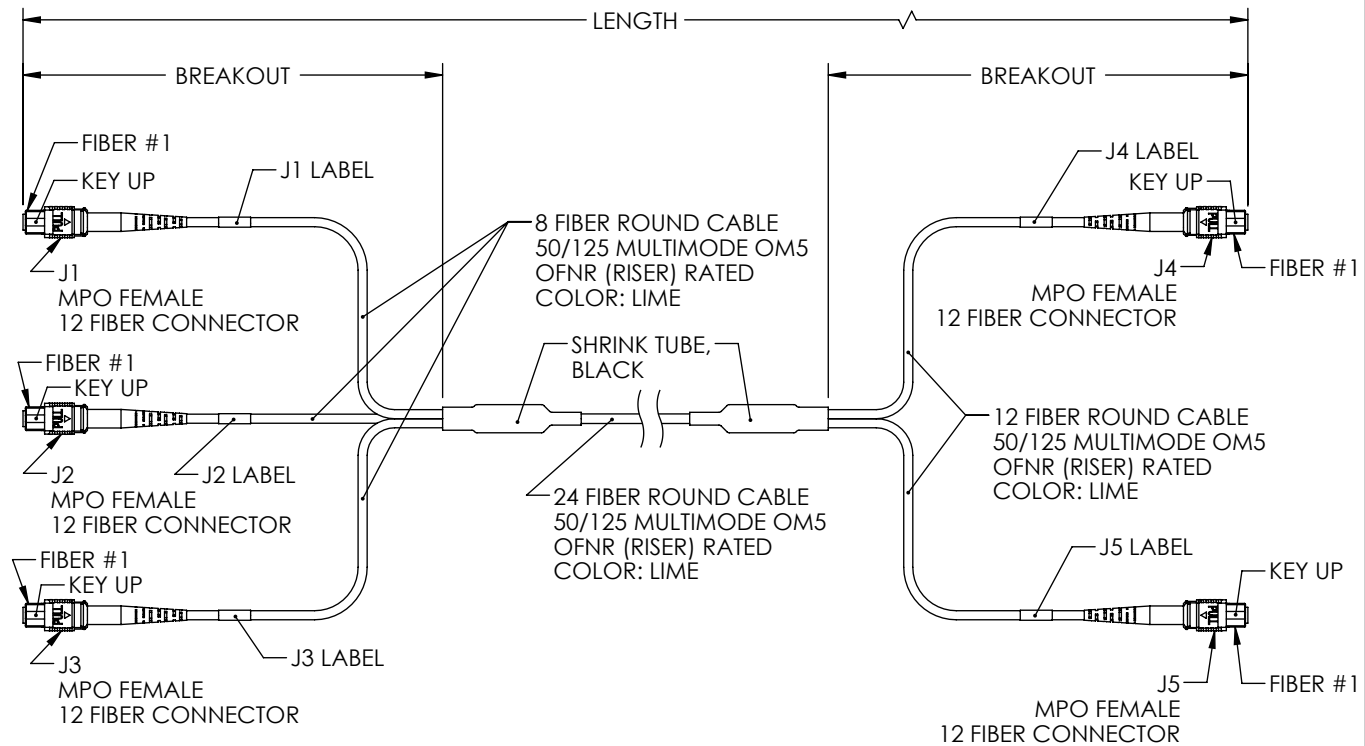

WIRING MAP					
J1	J2	J3	COLOR	J4	J5
12			BLUE	1	
11			ORANGE	2	
10			GREEN	3	
9			BROWN	4	
	12		GRAY	5	
	11		WHITE	6	
	10		RED	7	
	9		BLACK	8	
		12	YELLOW	9	
		11	PURPLE	10	
		10	ROSE	11	
		9	AQUA	12	
4			BLUE/BLACK		1
3			ORANGE/BLACK		2
2			GREEN/BLACK		3
1			BROWN/BLACK		4
	4		GRAY/BLACK		5
	3		WHITE/BLACK		6
	2		RED/BLACK		7
	1		BLACK / WHITE		8
		4	YELLOW/BLACK		9
		3	PURPLE/BLACK		10
		2	ROSE/BLACK		11
		1	AQUA/BLACK		12

REVISIONS			
REV	DESCRIPTION	DATE	APPROVED
A	REV A DRAWING RELEASED	03/28/2019	PHOSPODAR

PART NUMBER	LENGTH METERS (FEET)	BREAKOUT METERS (FEET)
MPF308-MPF212OM5R-1	1.0 (3.28)	0.3 (1.00)
MPF308-MPF212OM5R-3	3.0 (9.84)	0.6 (2.00)
MPF308-MPF212OM5R-5	5.0 (16.40)	0.6 (2.00)
MPF308-MPF212OM5R-10	10.0 (32.81)	0.6 (2.00)

UNLESS OTHERWISE SPECIFIED  
LEADING DIMENSIONS ARE INCHES  
DIMENSIONS IN [ ] ARE MILLIMETERS

**TOLERANCES:**

X±.2 [5.08]	FRACTIONS ± 1/32
.XX±.01 [.25]	ANGLES ± 1°
.XXX±.005 [.13]	

ALL DIMENSIONS SHOWN ARE FOR REFERENCE ONLY.

SIZE	CAGE	DRAWN BY	PART NUMBER	REV
A	43321	DZINN	MPF308-MPF212OM5R	A

THE INFORMATION AND DESIGN IN THIS DOCUMENT IS THE PROPERTY OF L-COM GLOBAL CONNECTIVITY. ALL RIGHTS RESERVED.

SHEET 1 OF 1

SCALE N/A

THESE COMMODITIES, TECHNOLOGY OR SOFTWARE WERE EXPORTED FROM THE UNITED STATES IN ACCORDANCE WITH THE EXPORT ADMINISTRATION REGULATIONS. DIVERSION CONTRARY TO U.S. LAW PROHIBITED.