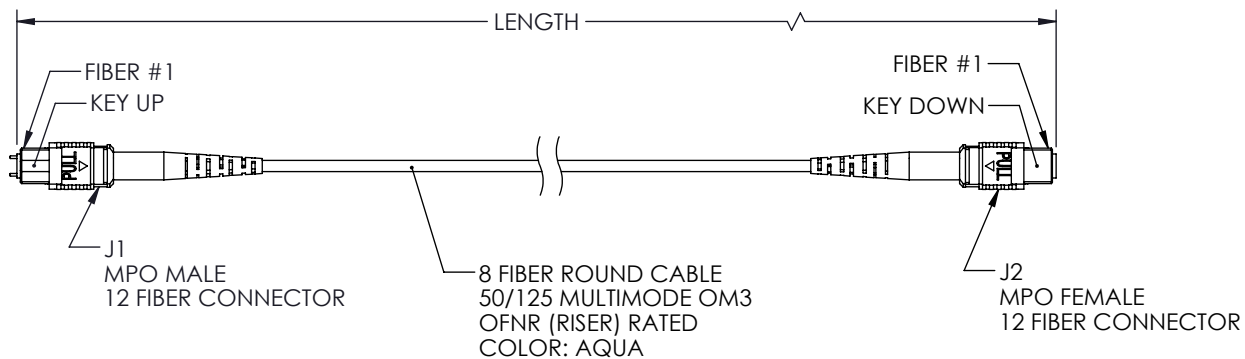

WIRING MAP TYPE A		
J1	COLOR	J2
1	BLUE	1
2	ORANGE	2
3	GREEN	3
4	BROWN	4
5		5
6		6
7		7
8		8
9	YELLOW	9
10	PURPLE	10
11	ROSE	11
12	AQUA	12

LENGTH	
ITEM NO.	METERS [FEET]
MPMF8OM3AR-1	1.0 [3.28]
MPMF8OM3AR-3	3.0 [9.84]
MPMF8OM3AR-5	5.0 [16.40]
MPMF8OM3AR-10	10.0 [32.81]

UNLESS OTHERWISE SPECIFIED, DIMENSIONS ARE IN INCHES [mm]	APPROVALS	DATE	 50 High Street, West Mill, North Andover, MA 01845 USA. Phone: 1.800.341.5266 1.978.682.6936
	OVERALL CABLE LENGTH TOLERANCE: ≤ 12 [305] = +1 [25] / -0 > 12 [305] ≤ 60 [1524] = +2 [51] / -0 > 60 [1524] ≤ 120 [3048] = +4 [102] / -0 > 120 [3048] ≤ 300 [7620] = +6 [152] / -0 > 300 [7620] = +5% / -0	DRAWN BY DZINN	
ALL OTHER DIMENSIONAL TOLERANCES: .X = $\pm .2$ [5] FRACTIONS $\pm 1/32$.XX = $\pm .02$ [.5] ANGLES $\pm 1^\circ$.XXX = $\pm .005$ [.13]	CHECKED BY DFRISIELLO	10/25/2021	CATEGORY
	APPROVED BY PHOSPODAR	10/25/2021	FIBER OPTICS
THIRD-ANGLE PROJECTION 	CONFIGURATION DETAILS OF UNDIMENSIONED FEATURES MAY VARY	PRODUCT DESCRIPTION Fiber patch cable MPO Male to MPO Female, 8 fiber MMF OM3 type A, OFNR rated	
	COLOR VARIATIONS MAY OCCUR	SIZE A	CAGE CODE 43321
		ITEM NO. MPMF8OM3AR	REV. A
		SCALE: NONE	CAD FILE: MPMF8OM3AR.SLDDRW
			SHEET 1 OF 1