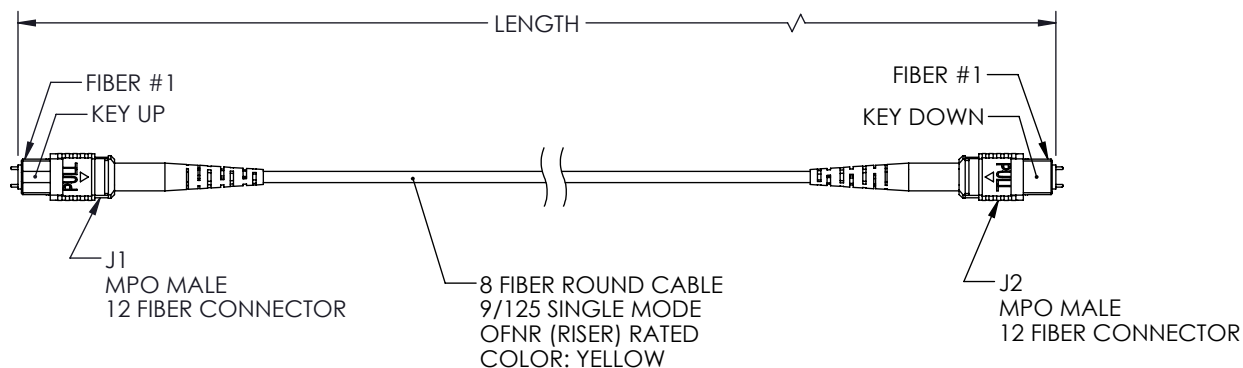

WIRING MAP TYPE A		
J1	COLOR	J2
1	BLUE	1
2	ORANGE	2
3	GREEN	3
4	BROWN	4
5		5
6		6
7		7
8		8
9	YELLOW	9
10	PURPLE	10
11	ROSE	11
12	AQUA	12

LENGTH	
ITEM NO.	METERS [FEET]
MPMM8SMAR-1	1.0 [3.28]
MPMM8SMAR-3	3.0 [9.84]
MPMM8SMAR-5	5.0 [16.40]
MPMM8SMAR-10	10.0 [32.81]

UNLESS OTHERWISE SPECIFIED, DIMENSIONS ARE IN INCHES [mm] OVERALL CABLE LENGTH TOLERANCE: ≤12 [305] = +1 [25] / -0 >12 [305] ≤60 [1524] = +2 [51] / -0 >60 [1524] ≤120 [3048] = +4 [102] / -0 >120 [3048] ≤300 [7620] = +6 [152] / -0 >300 [7620] = +5% / -0 ALL OTHER DIMENSIONAL TOLERANCES: .X = ± .2 [5] FRACTIONS ± 1/32 .XX = ± .02 [5] ANGLES ± 1° .XXX = ± .005 [13]	APPROVALS DRAWN BY DZINN CHECKED BY DFRISIELLO APPROVED BY PHOSPODAR	DATE 10/25/2021 10/25/2021 10/25/2021	 50 High Street, West Mill, North Andover, MA 01845 USA. Phone: 1.800.341.5266 1.978.682.6936		
	THIRD-ANGLE PROJECTION 	CONFIGURATION DETAILS OF UNDIMENSIONED FEATURES MAY VARY COLOR VARIATIONS MAY OCCUR		CATEGORY FIBER OPTICS PRODUCT DESCRIPTION Fiber patch cable MPO male to MPO male, 8 fiber SMF type A, OFNR rated	SCALE: NONE CAD FILE: MPMM8SMAR.SLDDRW SHEET 1 OF 1
		SIZE A	CAGE CODE 43321	ITEM NO. MPMM8SMAR	REV. A