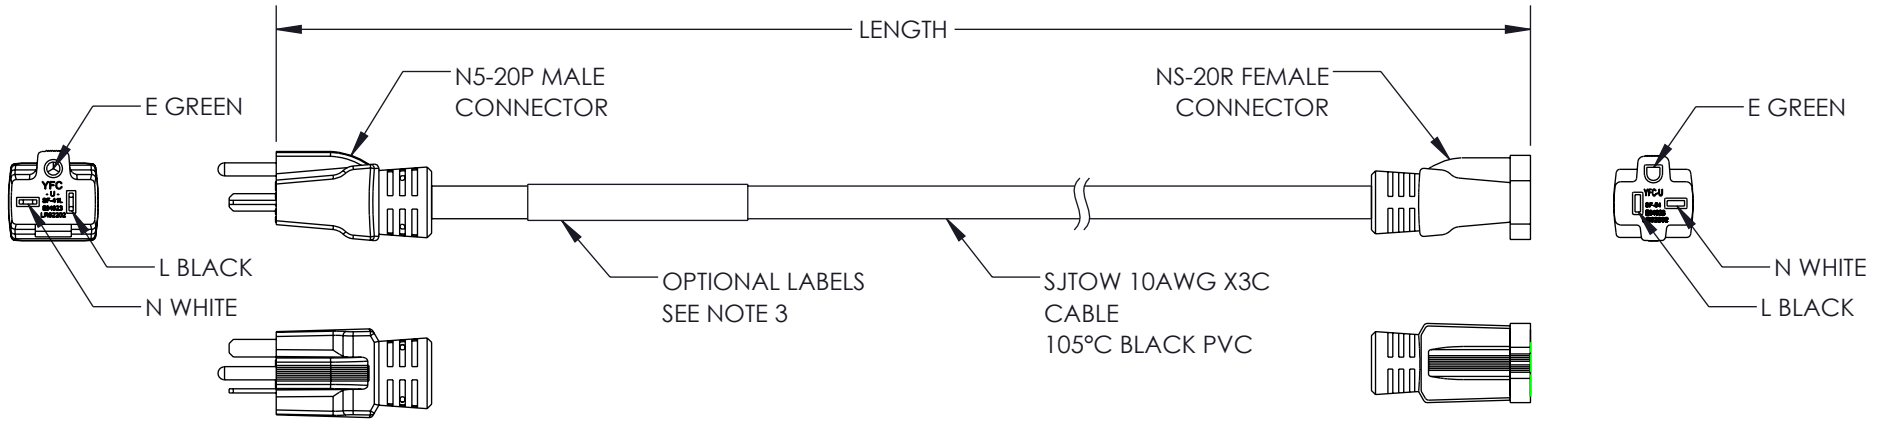

ITEM NUMBER	LENGTH INCHES [MM]
N520P-N520R-20-03F	36.0 ± 0.4 [910 ± 10.0]
N520P-N520R-20-06F	72.0 ± 0.8 [1830 ± 20.0]
N520P-N520R-20-10F	120.0 ± 1.2 [3050 ± 30.0]
N520P-N520R-20-15F	180.0 ± 1.6 [4570 ± 40.0]
N520P-N520R-20-25F	300.0 ± 2.0 [7620 ± 50.0]

**NOTES:**

- VOLTAGE RATING:**  
DIELECTRIC VOLTAGE WITHSTAND TEST: 1500V / 1sec  
CONDUCTOR RESISTANCE: ≤ 3.51Ω / 1000m  
VOLTAGE RATING: AC 300V
- CABLE MARKING :**  
(UL) E135710-F5 SJTOW 3X10AWG 105°C 300V VW-1 WATER RESISTANT  
C(UL) SJTOW 3X5.26mm<sup>2</sup> (10AWG) 105°C 300V FT2
- OPTIONAL LABELS:**  
OPTIONAL LABEL(S) MAY INCLUDE  
UL, CURRENT AND/OR WARNING
- CABLE ASSEMBLY SHALL BE INDIVIDUALLY PACKAGED IN ACCORDANCE WITH SPEC. PS-0031.**
- ALL DIMENSIONS FOR REFERENCE ONLY.**

**REGULATORY COMPLIANCE:**

EU RoHS DIRECTIVE (MOST RECENT RELEASED VERSION)

UNLESS OTHERWISE SPECIFIED, DIMENSIONS ARE IN INCHES [mm] OVERALL CABLE LENGTH TOLERANCE: ≤12 [305] = +1 [25] / -0 >12 [305] ≤60 [1524] = +2 [51] / -0 >60 [1524] ≤120 [3048] = +4 [102] / -0 >120 [3048] ≤300 [7620] = +6 [152] / -0 >300 [7620] = +5% / -0 ALL OTHER DIMENSIONAL TOLERANCES: .X = ± .2 [5]   FRACTIONS ± 1/32 .XX = ± .02 [5]   ANGLES ± 1° .XXX = ± .005 [1.3]	APPROVALS DRAWN BY SREITER CHECKED BY KGLEBOVA APPROVED BY GUTTADAURO	DATE 02/21/2023 02/21/2023 02/21/2023	 an INFINITO brand 50 High Street, West Mill, North Andover, MA 01845 USA. Phone: 1.800.341.5266 1.978.682.6936
	THIRD-ANGLE PROJECTION 		
CONFIGURATION DETAILS OF UNDIMENSIONED FEATURES MAY VARY COLOR VARIATIONS MAY OCCUR		PRODUCT DESCRIPTION <b>N5-20P - N5-20R POWER CORD, 20A, 250V</b>	SCALE: NONE CAD FILE: N520P-N520R-20-XXX.SLDDRW
SIZE <b>A</b>		CAGE CODE <b>43321</b>	ITEM NO. <b>N520P-N520R-20-XXX</b>
SHEET 1 OF 1		REV. <b>A</b>	