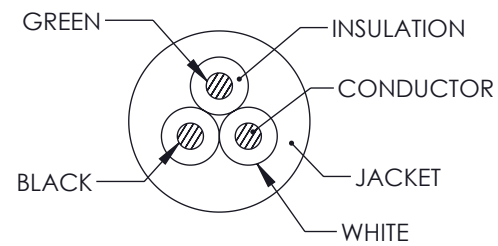

ITEM NUMBER	LENGTH INCHES [MM]
N520P-N520R-20-03F	36.0 ± 0.4 [910 ± 10.0]
N520P-N520R-20-06F	72.0 ± 0.8 [1830 ± 20.0]
N520P-N520R-20-10F	120.0 ± 1.2 [3050 ± 30.0]
N520P-N520R-20-15F	180.0 ± 1.6 [4570 ± 40.0]
N520P-N520R-20-25F	300.0 ± 2.0 [7620 ± 50.0]

**NOTES:**

- VOLTAGE RATING:**  
DIELECTRIC VOLTAGE WITHSTAND TEST: 1500V / 1sec  
CONDUCTOR RESISTANCE: ≤ 3.51Ω / 1000m  
VOLTAGE RATING: AC 300V
- CABLE MARKING :**  
(UL) E135710-F5 SJTOW 3X10AWG 105°C 300V VW-1 WATER RESISTANT  
C(UL) SJTOW 3X5.26mm<sup>2</sup> (10AWG) 105°C 300V FT2
- OPTIONAL LABELS:**  
OPTIONAL LABEL(S) MAY INCLUDE  
UL, CURRENT AND/OR WARNING
- CABLE ASSEMBLY SHALL BE INDIVIDUALLY PACKAGED IN ACCORDANCE WITH SPEC. PS-0031.**
- ALL DIMENSIONS FOR REFERENCE ONLY.**

**REGULATORY COMPLIANCE:**

EU RoHS DIRECTIVE (MOST RECENT RELEASED VERSION)

UNLESS OTHERWISE SPECIFIED, DIMENSIONS ARE IN INCHES [mm] OVERALL CABLE LENGTH TOLERANCE: ≤12 [305] = +1 [25] / -0 >12 [305] ≤60 [1524] = +2 [51] / -0 >60 [1524] ≤120 [3048] = +4 [102] / -0 >120 [3048] ≤300 [7620] = +6 [152] / -0 >300 [7620] = +5% / -0 ALL OTHER DIMENSIONAL TOLERANCES: .X = ± .2 [5]   FRACTIONS ± 1/32 .XX = ± .02 [5]   ANGLES ± 1° .XXX = ± .005 [1.3]	APPROVALS DRAWN BY SREITER CHECKED BY KGLEBOVA APPROVED BY GUTTADAURO	DATE 02/21/2023 02/21/2023 02/21/2023	 an INFINITO brand 50 High Street, West Mill, North Andover, MA 01845 USA. Phone: 1.800.341.5266 1.978.682.6936
	THIRD-ANGLE PROJECTION 		
CONFIGURATION DETAILS OF UNDIMENSIONED FEATURES MAY VARY COLOR VARIATIONS MAY OCCUR		PRODUCT DESCRIPTION <b>N5-20P - N5-20R POWER CORD, 20A, 250V</b>	SCALE: NONE CAD FILE: N520P-N520R-20-XXX.SLDDRW
SIZE <b>A</b>		CAGE CODE <b>43321</b>	ITEM NO. <b>N520P-N520R-20-XXX</b>
SHEET 1 OF 1		REV. <b>A</b>	