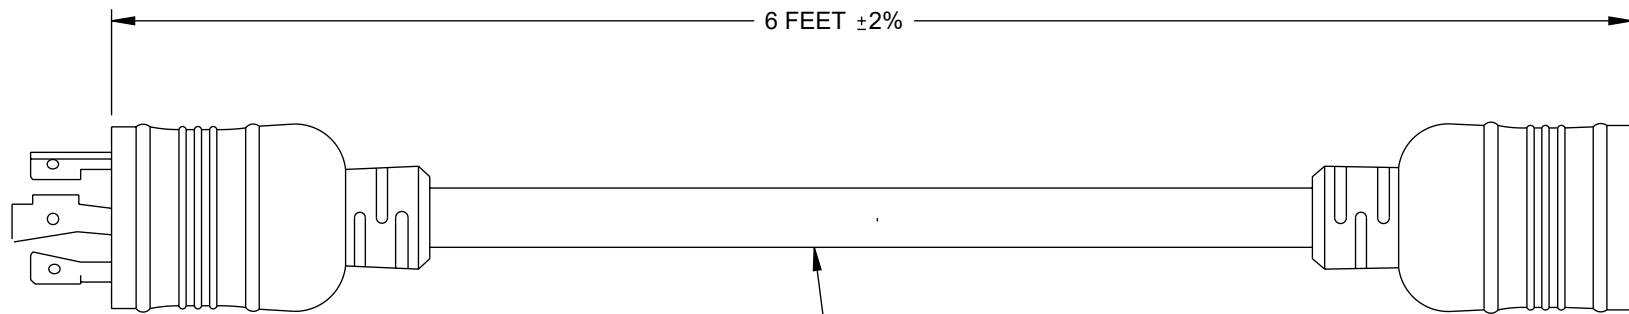

SJTOW3X10AWG
INDUSTRIAL OUTDOOR CABLE
105°C BLACK

L5/30P MALE
CONNECTOR
BLACK

L5/30R FEMALE
CONNECTOR
BLACK

NOTES:

1. REFERENCE: VOLTAGE RATING 30A/125V
2. APPROVALS: UL APPROVED
3. CABLE ASSEMBLY SHALL BE INDIVIDUALLY PACKAGED.

REGULATORY COMPLIANCE:
EU ROHS DIRECTIVE (MOST RECENT RELEASED VERSION)

<p>UNLESS OTHERWISE SPECIFIED, DIMENSIONS ARE IN INCHES [mm]</p> <p>OVERALL CABLE LENGTH TOLERANCE: ≤12 [305] = +1 [25] / -0 >12 [305] ≤60 [1524] = +2 [51] / -0 >60 [1524] ≤120 [3048] = +4 [102] / -0 >120 [3048] ≤300 [7620] = +6 [152] / -0 >300 [7620] = +5% / -0</p> <p>ALL OTHER DIMENSIONAL TOLERANCES: .X = ± .2 [5] FRACTIONS ± 1/32 .XX = ± .02 [.5] ANGLES ± 1° .XXX = ± .005 [1.3]</p> <p>THIRD-ANGLE PROJECTION</p>	APPROVALS	DATE	<p>50 High Street, West Mill, North Andover, MA 01845 USA. Phone: 1.800.341.5266 1.978.682.6936</p>	
	DRAWN BY BPUCHASKI	05/30/2023		
	CHECKED BY DGUST	05/30/2023		
	APPROVED BY GUTTADAURO	05/30/2023		
	<p>CONFIGURATION DETAILS OF UNDIMENSIONED FEATURES MAY VARY</p>		<p>CATEGORY</p> <p>POWER CORD</p>	
	<p>COLOR VARIATIONS MAY OCCUR</p>		<p>PRODUCT DESCRIPTION</p> <p>L5-30P/L5-30R, Industrial STJOW Cord, 125V/30A</p>	
	SIZE A	CAGE CODE 43321	ITEM NO. OWL530L530-30	REV. A
SCALE: NONE		CAD FILE: OWL530L530-30.SLDDRW		SHEET 1 OF 1