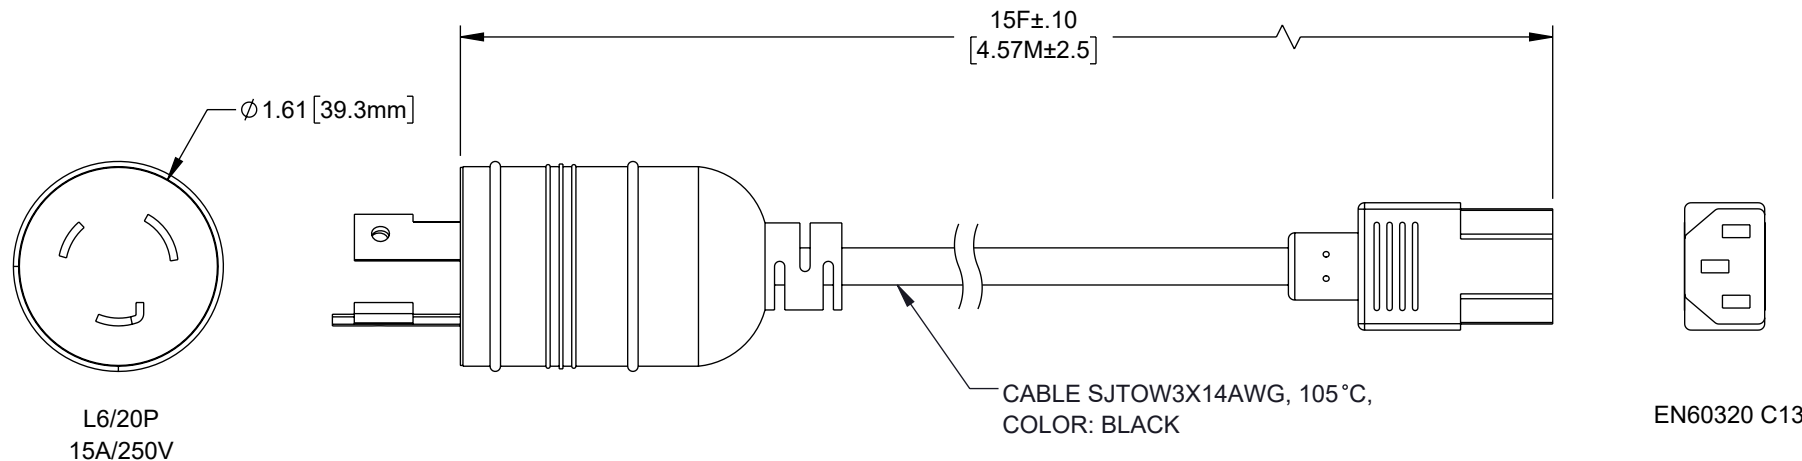

B

B

A

A

NOTES:

1. PLUG TYPE: L6/20P BLACK
2. CORDAGE: SJTOW3X14AWG 105°C BLACK
3. CONNECTOR: EN60320 C13 BLACK
4. APPROVALS: UL/cUL OR, CSA
5. RATING: 15A/250V
6. COLOR CODING: NA (BLACK/WHITE/GREEN)
7. CABLE ASSEMBLY SHALL BE INDIVIDUALLY PACKAGED.

UNLESS OTHERWISE SPECIFIED
LEADING DIMENSIONS ARE INCHES
DIMENSIONS IN [] ARE MILLIMETERS

TOLERANCES:
 .X = ±.2 [5] FRACTIONS
 .XX = ±.02 [0.5] ± 1/32
 .XXX = ±.005 [0.13] ANGLES ± 1°

CABLE LENGTH TOLERANCES:
 ≤12 [305] = +1 [25] / -0
 >12 [305] ≤ 60 [1524] = +2 [51] / -0
 >60 [1524] ≤ 120 [3048] = +4 [102] / -0
 >120 [3048] ≤ 300 [7620] = +6 [152] / -0
 >300 [7620] = +5% / -0