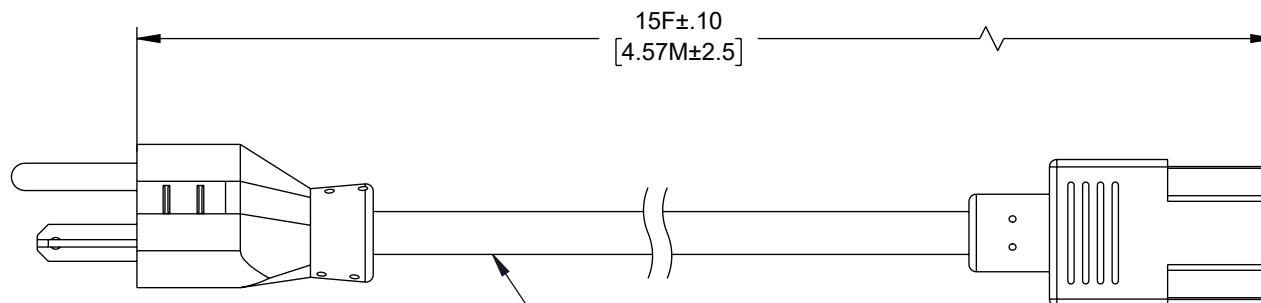

NEMA 6/20P
15A/250V

CABLE SJTOW3X14AWG, 105°C,
COLOR: BLACK

EN60320 C13

NOTES:

1. PLUG TYPE: N6/20P BLACK
2. CORDAGE: SJTOW3X14AWG 105°C BLACK
3. CONNECTOR: EN60320 C13 BLACK
4. APPROVALS: UL/cUL OR, CSA
5. RATING: 15A/250V
6. COLOR CODING: NA (BLACK/WHITE/GREEN)
7. CABLE ASSEMBLY SHALL BE INDIVIDUALLY PACKAGED.