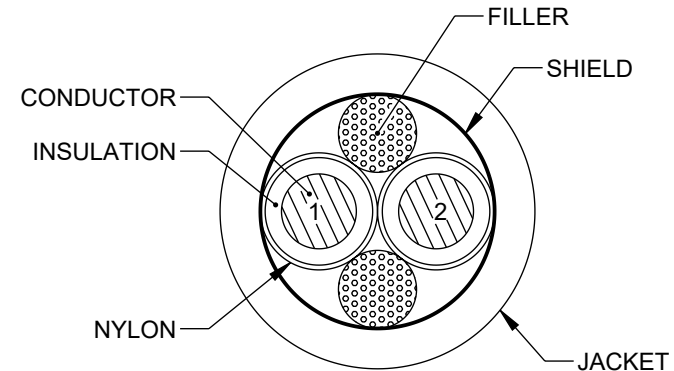

4. REFERENCE STANDARD:

UL1277 & UL1581 & UL83
 MEETS (UL) VW-1 FLAME TEST

5. MARKING IN WHITE:

E497465 (UL) TYPE TC-ER THHN 2C 10AWG 90°C DRY/75°C WET
 600V SUN RES VW-1 -40°C JHOSIN

6. CONDUCTOR COLOR:

1. RED
2. BLACK

REGULATORY COMPLIANCE:

EU RoHS DIRECTIVE (MOST RECENT RELEASED VERSION)

CROSS-SECTIONAL VIEW

UNLESS OTHERWISE SPECIFIED, DIMENSIONS ARE IN INCHES [mm] OVERALL CABLE LENGTH TOLERANCE: ≤12 [305] = +1 [25] / -0 >12 [305] ≤60 [1524] = +2 [51] / -0 >60 [1524] ≤120 [3048] = +4 [102] / -0 >120 [3048] ≤300 [7620] = +6 [152] / -0 >300 [7620] = +5% / -0 ALL OTHER DIMENSIONAL TOLERANCES: .X = ±.2 [5] FRACTIONS ± 1/32 .XX = ±.02 [5] ANGLES ± 1° .XXX = ±.005 [1.3]	APPROVALS	DATE			50 High Street, West Mill, North Andover, MA 01845 USA. Phone: 1.800.341.5266 1.978.682.6936
	DRAWN BY HBAKKE	04/12/2023	CATEGORY		
	CHECKED BY DMAY	04/12/2023	BULK CABLE		
	APPROVED BY DGUST	04/12/2023	PRODUCT DESCRIPTION Shielded Power Bulk Tray Cable, Exposed Run, 2 Conductor 10AWG 600V, TC-ER THHN THWN, UL86 UL1277 UL1581, 90C UV Res VW-1 PVC Black, 1KFT		
THIRD-ANGLE PROJECTION 	CONFIGURATION DETAILS OF UNDIMENSIONED FEATURES MAY VARY	COLOR VARIATIONS MAY OCCUR	SIZE A	CAGE CODE 43321	ITEM NO. PBTC102S
			SCALE: NONE	CAD FILE: PBTC102S.SLDDRW	SHEET 1 OF 1