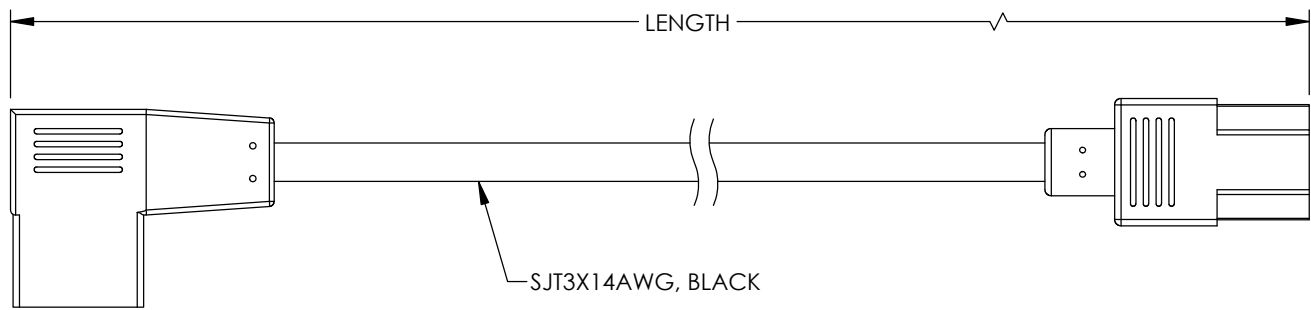

C13 JACK
EN60320
BLACK

C14 PLUG
EN60320
RIGHT ANGLE
BLACK

MODEL NO.	LENGTH +/-2%
PPA00021-3F	3.0 FEET
PPA00021-6F	6.0 FEET
PPA00021-10F	10.0 FEET

- NOTES:
1. APPROVALS: UL / CSA OR cUL
 2. RATING: 15A / 250V
 3. CABLE ASSEMBLY SHALL BE TESTED FOR CONTINUITY.
 4. CABLE ASSEMBLY SHALL BE INDIVIDUALLY PACKAGED IN ACCORDANCE WITH L-COM SPECIFICATION PS-0031.

UNLESS OTHERWISE SPECIFIED, DIMENSIONS ARE IN INCHES [mm] OVERALL CABLE LENGTH TOLERANCE: ≤12 [305] = +1 [25] / -0 >12 [305] ≤60 [1524] = +2 [51] / -0 >60 [1524] ≤120 [3048] = +4 [102] / -0 >120 [3048] ≤300 [7620] = +6 [152] / -0 >300 [7620] = +5% / -0 ALL OTHER DIMENSIONAL TOLERANCES: .X = ± .2 [5] FRACTIONS ± 1/32 .XX = ± .02 [.5] ANGLES ± 1° .XXX = ± .005 [.13]	APPROVALS	DATE	 an INFINITI® brand	50 High Street, West Mill, North Andover, MA 01845 USA. Phone: 1.800.341.5266 1.978.682.6936	
	DRAWN BY DFRISIELLO	01/11/2021			
	CHECKED BY DZINN	01/11/2021	CATEGORY	POWER PRODUCTS	
	APPROVED BY MBLACKWOOD	01/11/2021	PRODUCT DESCRIPTION	CPU/PDU Power Cord - C14 Right Angle to C13 - 15 Amp	
THIRD-ANGLE PROJECTION 	CONFIGURATION DETAILS OF UNDIMENSIONED FEATURES MAY VARY	COLOR VARIATIONS MAY OCCUR	SIZE A	CAGE CODE 43321	ITEM NO. PPA00021
SCALE: NONE		CAD FILE: PPA00021.SLDDRW		SHEET 1 OF 1	