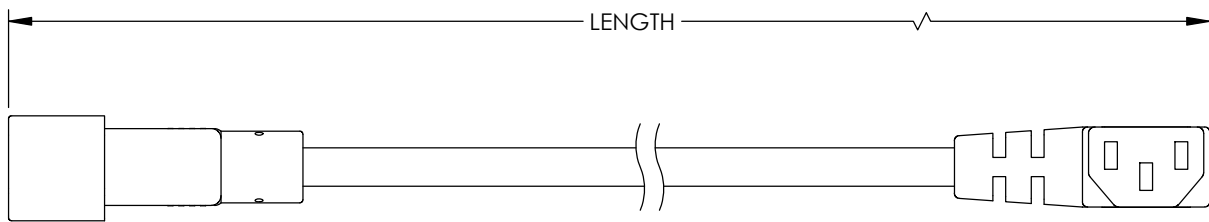

C13 PLUG
EN60320
LEFT ANGLE
BLACK

C14 PLUG
EN60320
BLACK

SJT3X18AWG, BLACK

MODEL NO.	LENGTH +/-2%
PPA00022-3F	3.0 FEET
PPA00022-6F	6.0 FEET
PPA00022-10F	10.0 FEET

- NOTES:
1. APPROVALS: UL / CSA OR cUL
 2. RATING: 10A / 250V
 3. CABLE ASSEMBLY SHALL BE TESTED FOR CONTINUITY.
 4. CABLE ASSEMBLY SHALL BE INDIVIDUALLY PACKAGED IN ACCORDANCE WITH L-COM SPECIFICATION PS-0031.

UNLESS OTHERWISE SPECIFIED, DIMENSIONS ARE IN INCHES [mm] OVERALL CABLE LENGTH TOLERANCE: ≤12 [305] = +1 [25] / -0 >12 [305] ≤60 [1524] = +2 [51] / -0 >60 [1524] ≤120 [3048] = +4 [102] / -0 >120 [3048] ≤300 [7620] = +6 [152] / -0 >300 [7620] = +5% / -0 ALL OTHER DIMENSIONAL TOLERANCES: .X = ± .2 [5] FRACTIONS ± 1/32 .XX = ± .02 [.5] ANGLES ± 1° .XXX = ± .005 [.13]	APPROVALS DRAWN BY DFRISIELLO CHECKED BY DZINN APPROVED BY MBLACKWOOD	DATE 01/08/2021 01/08/2021 01/08/2021	 an INFINITI brand CATEGORY PRODUCT DESCRIPTION CPU/PDU Power Cord - C14 to C13 Left Angle - 10 Amp	50 High Street, West Mill, North Andover, MA 01845 USA. Phone: 1.800.341.5266 1.978.682.6936	
	THIRD-ANGLE PROJECTION 	CONFIGURATION DETAILS OF UNDIMENSIONED FEATURES MAY VARY COLOR VARIATIONS MAY OCCUR	SIZE A	CAGE CODE 43321	ITEM NO. PPA00022
SCALE: NONE		CAD FILE: PPA00022.SLDDRW		SHEET 1 OF 1	