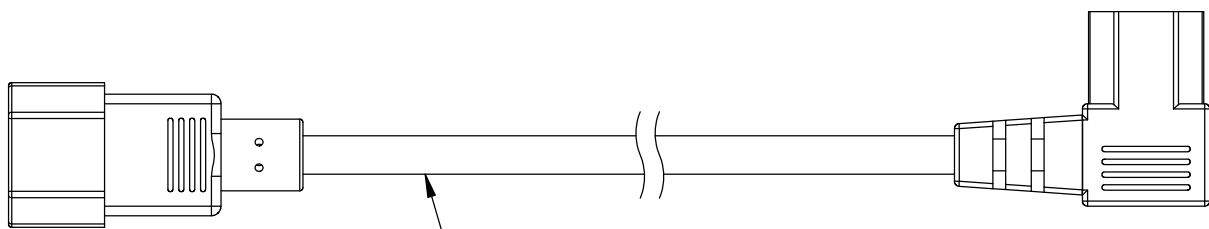

C13 PLUG
EN60320
LEFT ANGLE
BLACK

C14 PLUG
EN60320
BLACK

SJT3X18AWG, BLACK

MODEL NO.	LENGTH +/-2%
PPA00022-3F	3.0 FEET
PPA00022-6F	6.0 FEET
PPA00022-10F	10.0 FEET

- NOTES:
1. APPROVALS: UL / CSA OR cUL
 2. RATING: 10A / 250V
 3. CABLE ASSEMBLY SHALL BE TESTED FOR CONTINUITY.
 4. CABLE ASSEMBLY SHALL BE INDIVIDUALLY PACKAGED IN ACCORDANCE WITH L-COM SPECIFICATION PS-0031.

UNLESS OTHERWISE SPECIFIED, DIMENSIONS ARE IN INCHES [mm] OVERALL CABLE LENGTH TOLERANCE: ≤12 [305] = +1 [25] / -0 >12 [305] ≤60 [1524] = +2 [51] / -0 >60 [1524] ≤120 [3048] = +4 [102] / -0 >120 [3048] ≤300 [7620] = +6 [152] / -0 >300 [7620] = +5% / -0 ALL OTHER DIMENSIONAL TOLERANCES: .X = ± .2 [5] FRACTIONS ± 1/32 .XX = ± .02 [.5] ANGLES ± 1° .XXX = ± .005 [.13]	APPROVALS DRAWN BY DFRISIELLO CHECKED BY DZINN APPROVED BY MBLACKWOOD	DATE 01/08/2021 01/08/2021 01/08/2021	 an INFINITI brand CATEGORY PRODUCT DESCRIPTION CPU/PDU Power Cord - C14 to C13 Left Angle - 10 Amp	50 High Street, West Mill, North Andover, MA 01845 USA. Phone: 1.800.341.5266 1.978.682.6936	
	THIRD-ANGLE PROJECTION 	CONFIGURATION DETAILS OF UNDIMENSIONED FEATURES MAY VARY COLOR VARIATIONS MAY OCCUR	SIZE A	CAGE CODE 43321	ITEM NO. PPA00022
SCALE: NONE		CAD FILE: PPA00022.SLDDRW		SHEET 1 OF 1	