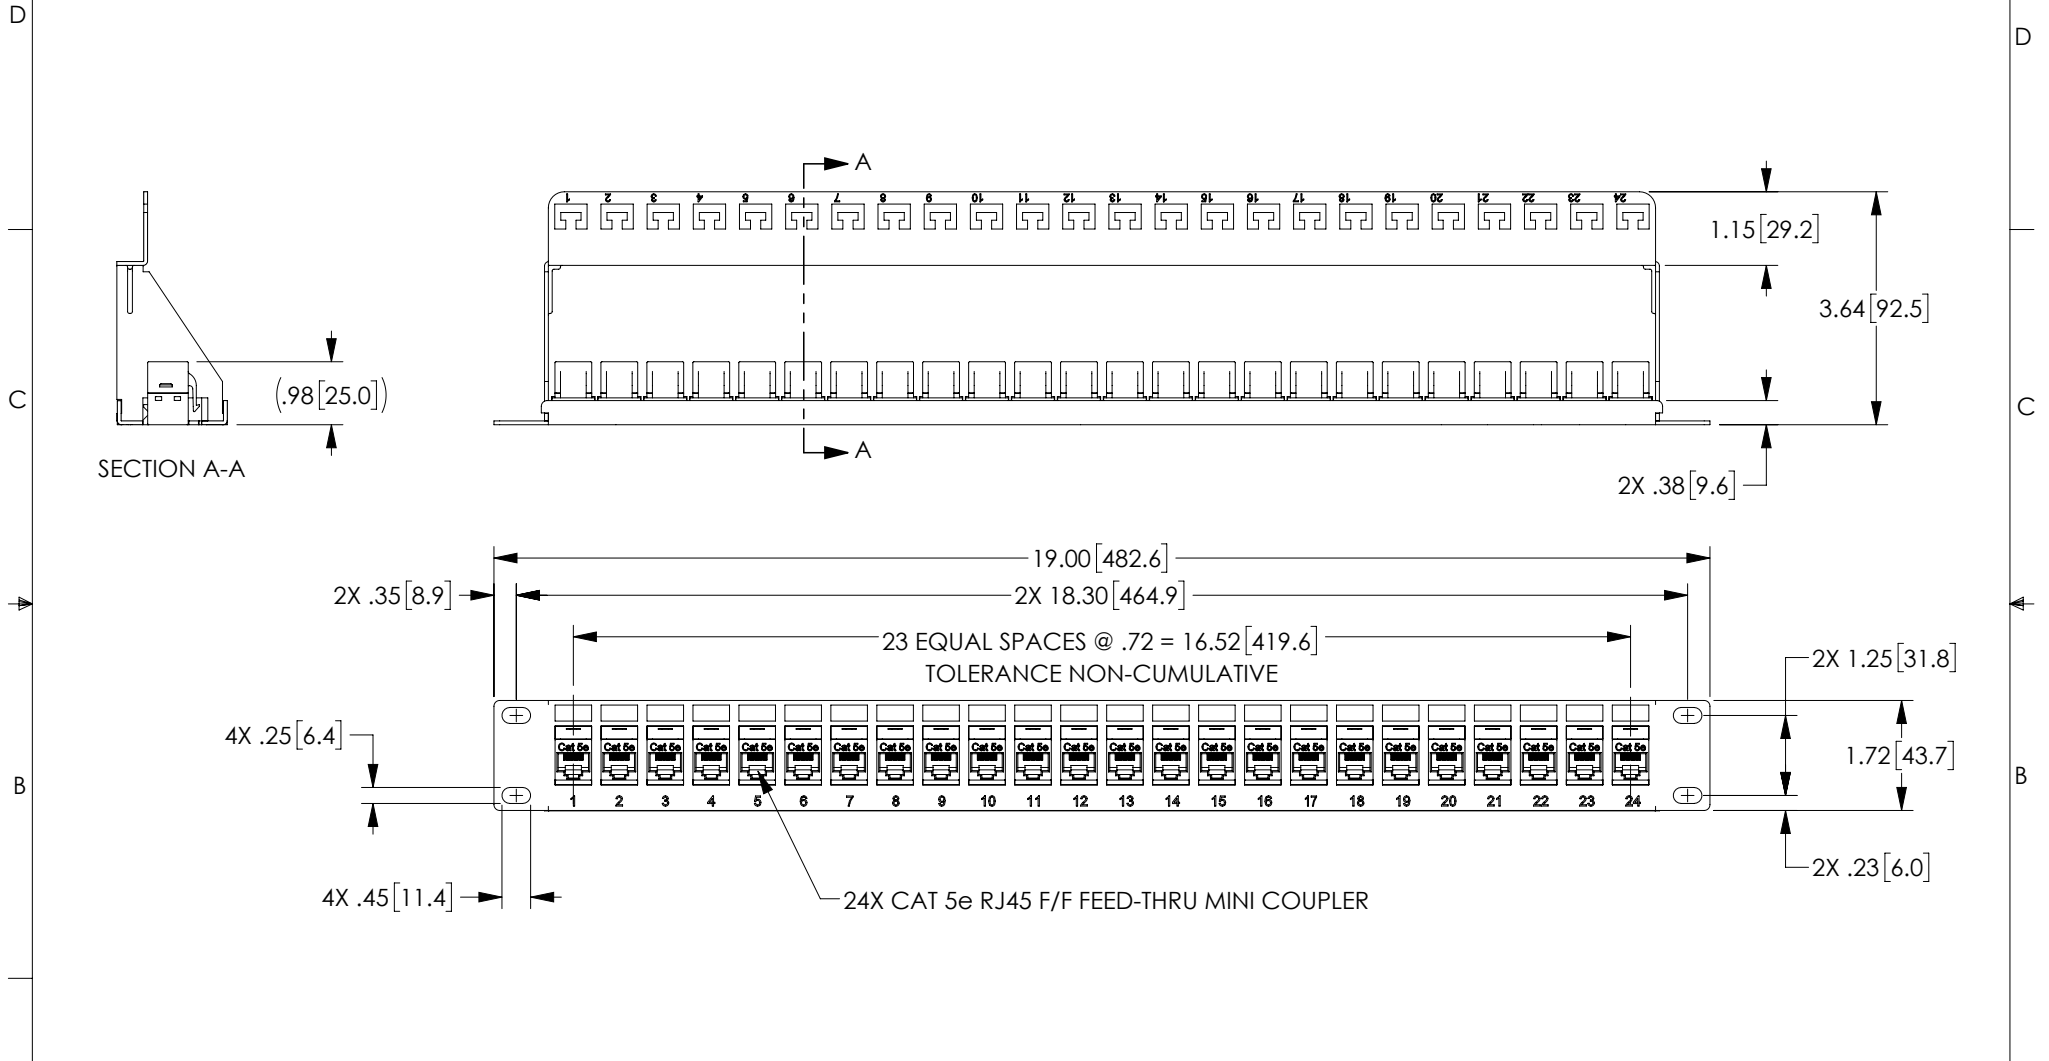

- NOTES:
1. DIMENSIONS FOR REFERENCE ONLY.
 2. MATERIAL: .06 THICK COLD ROLLED STEEL.
 3. PANEL FINISH: FLAT BLACK POWDER COAT.
 4. SILKSCREEN COLOR: WHITE.
 5. PANEL ASSEMBLY SHALL BE PACKAGED IN ACCORDANCE WITH L-COM SPECIFICATION PS-0014.

UNLESS OTHERWISE SPECIFIED, DIMENSIONS ARE IN INCHES [mm] OVERALL CABLE LENGTH TOLERANCE: ≤12 [305] = +1 [25] / -0 >12 [305] ≤60 [1524] = +2 [51] / -0 >60 [1524] ≤120 [3048] = +4 [102] / -0 >120 [3048] ≤300 [7620] = +6 [152] / -0 >300 [7620] = +5% / -0%	APPROVALS	DATE		50 HIGH STREET NORTH ANDOVER, MA 01845
	DRAWN BY DZINN	03/29/2019		CATEGORY
ALL OTHER DIMENSIONAL TOLERANCES: .X = ± .2 [5.08] .XX = ± .02 [5.1] .XXX = ±.005 [1.3]	CHECKED BY DFRISIELLO	03/29/2019	PRODUCT DESCRIPTION	
PROJECTION 	APPROVED BY MMARTINEZ	03/29/2019	PNL, 1U RACK w/24 C5E MINI CPLR+CM	
	CONFIGURATION DETAILS OF UNDIMENSIONED FEATURES MAY VARY		SIZE A	FSCM NO. 43321
	COLOR VARIATIONS MAY OCCUR		DWG. NO. PR175-C5E-24M-CM	REV. A
			SCALE: NONE	CAD FILE: PR175-C5E-24M-CM.SLDDRW
				SHEET 1 OF 1