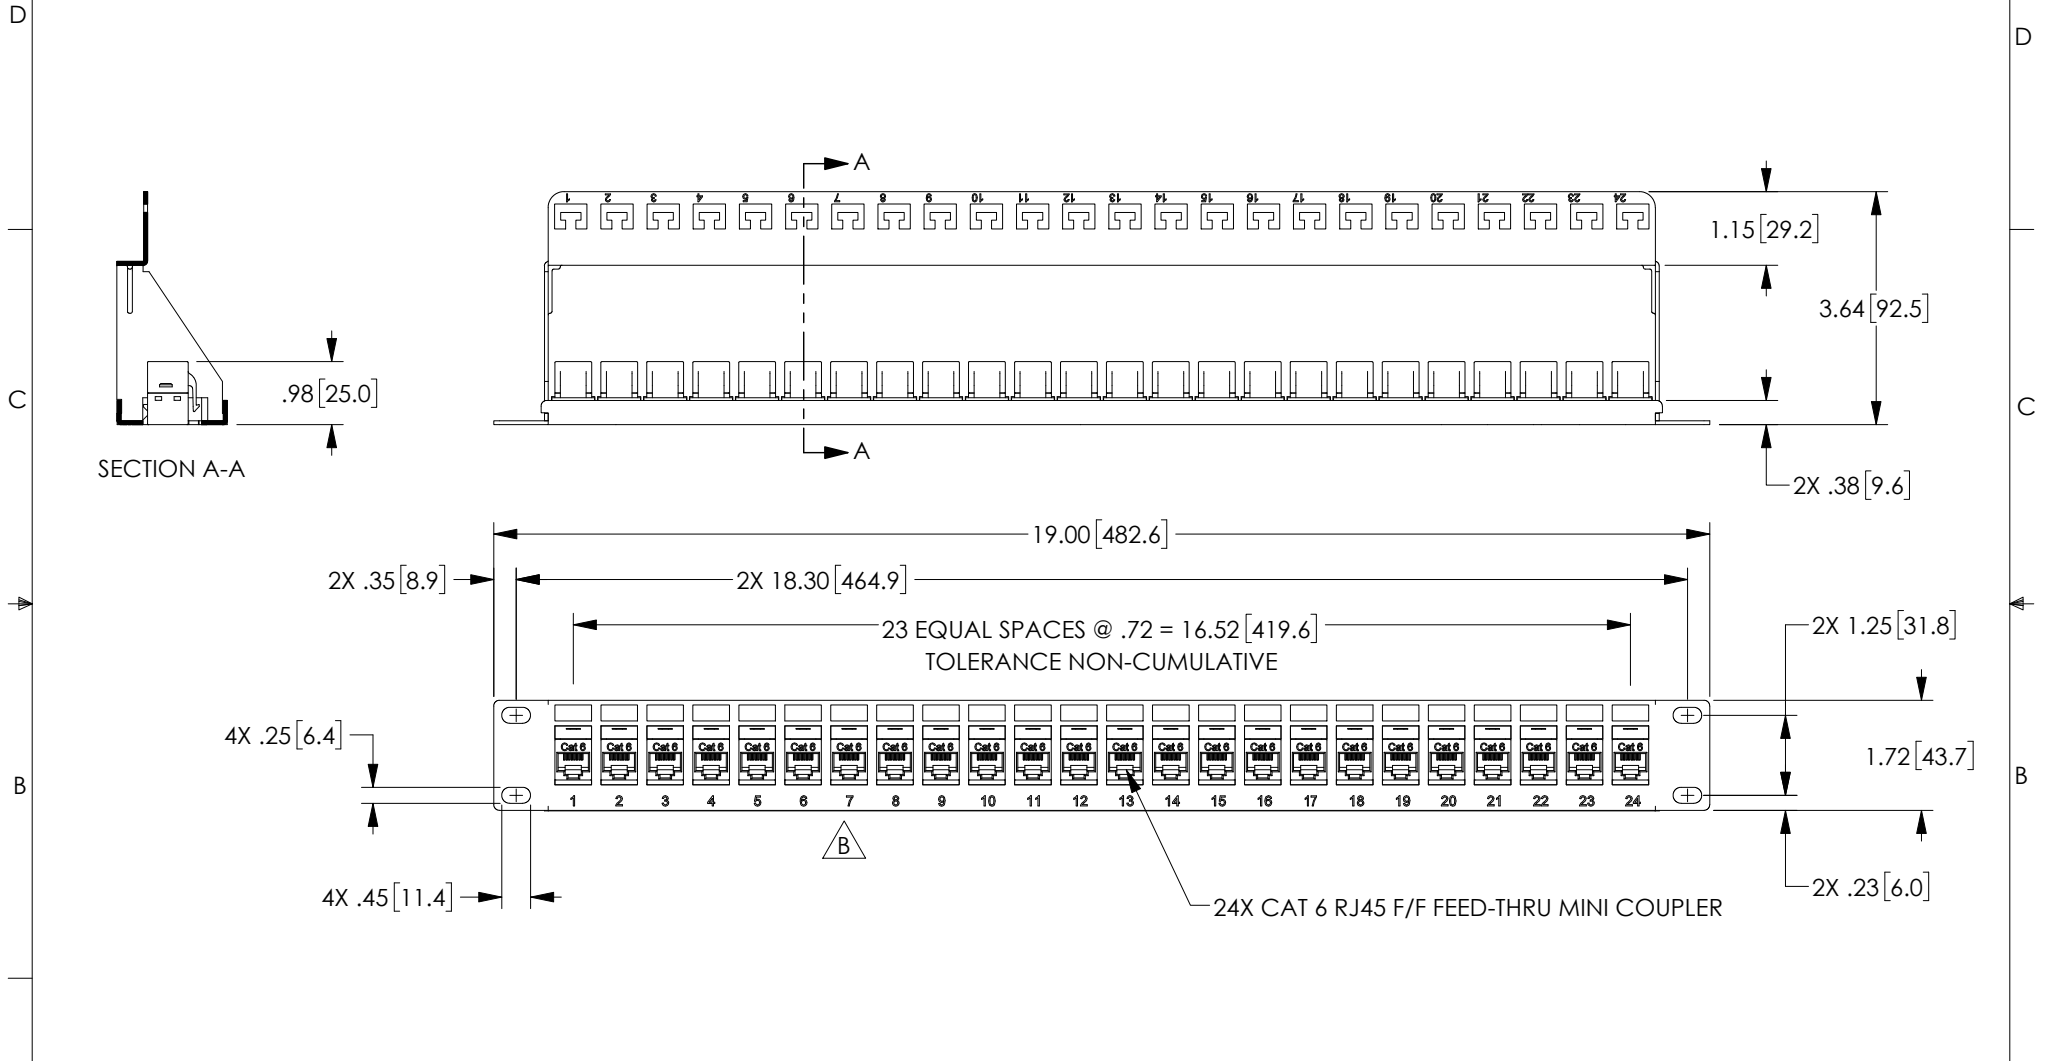

THE INFORMATION CONTAINED IN THIS DRAWING IS THE SOLE PROPERTY OF L-COM, INC. ANY REPRODUCTION IN PART OR WHOLE WITHOUT THE WRITTEN PERMISSION OF L-COM, INC. IS PROHIBITED.

REVISIONS			
REV	DESCRIPTION	DATE	APPROVED
A	REV A DRAWING RELEASED	04/19/2019	MMARTINEZ
B	ECN 9995 CHANGE COUPLER FACE TEXT FROM CAT 5e TO CAT 6	07/26/2019	BPUCHASKI

- NOTES:
1. DIMENSIONS FOR REFERENCE ONLY.
 2. MATERIAL: .06 THICK COLD ROLLED STEEL.
 3. PANEL FINISH: FLAT BLACK POWDER COAT.
 4. SILKSCREEN COLOR: WHITE.
 5. PANEL ASSEMBLY SHALL BE PACKAGED IN ACCORDANCE WITH L-COM SPECIFICATION PS-0014.

UNLESS OTHERWISE SPECIFIED, DIMENSIONS ARE IN INCHES [mm] OVERALL CABLE LENGTH TOLERANCE: ≤12 [305] = +1 [25] / -0 >12 [305] ≤60 [1524] = +2 [51] / -0 >60 [1524] ≤120 [3048] = +4 [102] / -0 >120 [3048] ≤300 [7620] = +6 [152] / -0 >300 [7620] = +5% / -0% ALL OTHER DIMENSIONAL TOLERANCES: .X = ± .2 [5.08] .XX = ± .02 [1.51] .XXX = ±.005 [1.13]	APPROVALS DRAWN BY DZINN	DATE 04/02/2019	50 HIGH STREET NORTH ANDOVER, MA 01845	
	CHECKED BY DFRISIELLO	DATE 04/02/2019		CATEGORY RACK PANELS
	APPROVED BY MMARTINEZ	DATE 04/02/2019	PRODUCT DESCRIPTION PNL,1U RACK w/24 C6 MINI CPLR+CM	
	PROJECTION 	CONFIGURATION DETAILS OF UNDIMENSIONED FEATURES MAY VARY	COLOR VARIATIONS MAY OCCUR	SCALE: NONE CAD FILE: PR175-C6-24M-CM.SLDRW SHEET 1 OF 1

SIZE A	FSCM NO. 43321	DWG. NO. PR175-C6-24M-CM	REV. B
------------------	--------------------------	------------------------------------	------------------