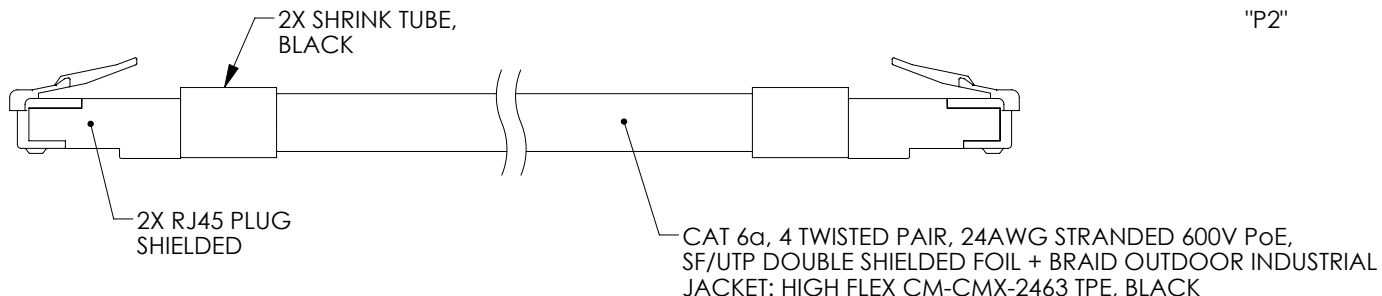

MODEL NUMBER	LENGTH FEET [METERS]
TRD624AHFO-BLK-1F	1.0 [0.30]
TRD624AHFO-BLK-3F	3.0 [0.91]
TRD624AHFO-BLK-5F	5.0 [1.52]
TRD624AHFO-BLK-10F	10.0 [3.05]
TRD624AHFO-BLK-15F	15.0 [4.57]
TRD624AHFO-BLK-25F	25.0 [7.62]
TRD624AHFO-BLK-50F	50.0 [15.24]
TRD624AHFO-BLK-75F	75.0 [22.86]
TRD624AHFO-BLK-100F	100.0 [30.48]
TRD624AHFO-BLK-150F	150.0 [45.72]
TRD624AHFO-BLK-200F	200.0 [60.96]
TRD624AHFO-BLK-250F	250.0 [76.20]

**NOTES:**

CABLE CHARACTERISTICS:  
 FLEX LIFE: 1 MILLION CYCLE TEST (10X CABLE O.D. MIN. RAD.)  
 10 MILLION CYCLE TEST (20X CABLE O.D. MIN. RAD.)  
 TEMPERATURE RATING: -40°C TO +75°C  
 VOLTAGE RATING: 600 V  
 POE COMPLIANT (802.3) TO 88 METERS WHEN INSTALLED PER RECOMMENDATIONS IN TIA TSB-184.  
 FLAME RATING: CMX OUTDOOR - CM  
 UL AWM STYLE: 2463  
 CABLE JACKET IS WELD SPATTER, SUNLIGHT (UV) AND CUTTING/MACHINING OIL RESISTANT.  
 CABLE OD: 0.325"

1. PLUG CONFORMS TO TIA-1096
2. CABLE ASSEMBLY SHALL BE TESTED FOR CONTINUITY.
3. CABLE ASSEMBLY SHALL BE INDIVIDUALLY PACKAGED IN ACCORDANCE WITH L-COM PACKAGING SPECIFICATION PS-0031.

UNLESS OTHERWISE SPECIFIED, DIMENSIONS ARE IN INCHES [mm] OVERALL CABLE LENGTH TOLERANCE: ≤12 [305] = +1 [25] / -0 >12 [305] ≤60 [1524] = +2 [51] / -0 >60 [1524] ≤120 [3048] = +4 [102] / -0 >120 [3048] ≤300 [7620] = +6 [152] / -0 >300 [7620] = +5% / -0 ALL OTHER DIMENSIONAL TOLERANCES: .X = ± .2 [5]   FRACTIONS ± 1/32 .XX = ± .02 [5]   ANGLES ± 1° .XXX = ± .005 [13]	APPROVALS	DATE	 50 High Street, West Mill, North Andover, MA 01845 USA. Phone: 1.800.341.5266 1.978.682.6936
	DRAWN BY DMAY	6/9/21	
	CHECKED BY DGUTTADAURO	6/10/21	
	APPROVED BY DGUTTADAURO	6/10/21	
THIRD-ANGLE PROJECTION	CONFIGURATION DETAILS OF UNDIMENSIONED FEATURES MAY VARY	CATEGORY TELECOM/MODULAR	PRODUCT DESCRIPTION C6a SF/UTP 24STR 600V PoE CM-CMX TPE BLK
	COLOR VARIATIONS MAY OCCUR	SIZE <b>A</b>	CAGE CODE <b>43321</b>
		ITEM NO. TRD624AHFO-BLK	REV. <b>A</b>
		SCALE: NONE	SHEET 1 OF 1