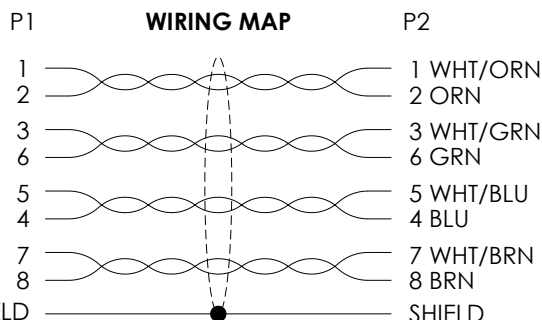

MODEL NUMBER	LENGTH FEET [METERS]
TRD624AHFO-BLK-1F	1.0 [0.30]
TRD624AHFO-BLK-3F	3.0 [0.91]
TRD624AHFO-BLK-5F	5.0 [1.52]
TRD624AHFO-BLK-10F	10.0 [3.05]
TRD624AHFO-BLK-15F	15.0 [4.57]
TRD624AHFO-BLK-25F	25.0 [7.62]
TRD624AHFO-BLK-50F	50.0 [15.24]
TRD624AHFO-BLK-75F	75.0 [22.86]
TRD624AHFO-BLK-100F	100.0 [30.48]
TRD624AHFO-BLK-150F	150.0 [45.72]
TRD624AHFO-BLK-200F	200.0 [60.96]
TRD624AHFO-BLK-250F	250.0 [76.20]

**NOTES:**

CABLE CHARACTERISTICS:  
 FLEX LIFE: 1 MILLION CYCLE TEST (10X CABLE O.D. MIN. RAD.)  
 10 MILLION CYCLE TEST (20X CABLE O.D. MIN. RAD.)  
 TEMPERATURE RATING: -40°C TO +75°C  
 VOLTAGE RATING: 600 V  
 POE COMPLIANT (802.3) TO 88 METERS WHEN INSTALLED PER RECOMMENDATIONS IN TIA TSB-184.  
 FLAME RATING: CMX OUTDOOR - CM  
 UL AWM STYLE: 2463  
 CABLE JACKET IS WELD SPATTER, SUNLIGHT (UV) AND CUTTING/MACHINING OIL RESISTANT.  
 CABLE OD: 0.325"

1. PLUG CONFORMS TO TIA-1096
2. CABLE ASSEMBLY SHALL BE TESTED FOR CONTINUITY.
3. CABLE ASSEMBLY SHALL BE INDIVIDUALLY PACKAGED IN ACCORDANCE WITH L-COM PACKAGING SPECIFICATION PS-0031.

UNLESS OTHERWISE SPECIFIED, DIMENSIONS ARE IN INCHES [mm] OVERALL CABLE LENGTH TOLERANCE: ≤12 [305] = +1 [25] / -0 >12 [305] ≤60 [1524] = +2 [51] / -0 >60 [1524] ≤120 [3048] = +4 [102] / -0 >120 [3048] ≤300 [7620] = +6 [152] / -0 >300 [7620] = +5% / -0 ALL OTHER DIMENSIONAL TOLERANCES: .X = ± .2 [5]   FRACTIONS ± 1/32 .XX = ± .02 [5]   ANGLES ± 1° .XXX = ± .005 [13]	APPROVALS	DATE	 50 High Street, West Mill, North Andover, MA 01845 USA. Phone: 1.800.341.5266 1.978.682.6936
	DRAWN BY DMAY	6/9/21	
	CHECKED BY DGUTTADAURO	6/10/21	
	APPROVED BY DGUTTADAURO	6/10/21	
THIRD-ANGLE PROJECTION	CONFIGURATION DETAILS OF UNDIMENSIONED FEATURES MAY VARY	CATEGORY TELECOM/MODULAR	PRODUCT DESCRIPTION C6a SF/UTP 24STR 600V PoE CM-CMX TPE BLK
	COLOR VARIATIONS MAY OCCUR	SIZE <b>A</b>	CAGE CODE <b>43321</b>
		ITEM NO. TRD624AHFO-BLK	REV. <b>A</b>
		SCALE: NONE	SHEET 1 OF 1