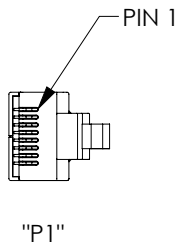

MODEL NUMBER	LENGTH FEET [METERS]
TRD624AHFO-BLK-1F	1.0 [0.30]
TRD624AHFO-BLK-3F	3.0 [0.91]
TRD624AHFO-BLK-5F	5.0 [1.52]
TRD624AHFO-BLK-10F	10.0 [3.05]
TRD624AHFO-BLK-15F	15.0 [4.57]
TRD624AHFO-BLK-25F	25.0 [7.62]
TRD624AHFO-BLK-50F	50.0 [15.24]
TRD624AHFO-BLK-75F	75.0 [22.86]
TRD624AHFO-BLK-100F	100.0 [30.48]
TRD624AHFO-BLK-150F	150.0 [45.72]
TRD624AHFO-BLK-200F	200.0 [60.96]
TRD624AHFO-BLK-250F	250.0 [76.20]

**NOTES:**

CABLE CHARACTERISTICS:  
 FLEX LIFE: 1 MILLION CYCLE TEST (10X CABLE O.D. MIN. RAD.)  
 10 MILLION CYCLE TEST (20X CABLE O.D. MIN. RAD.)  
 TEMPERATURE RATING: -40°C TO +75°C  
 VOLTAGE RATING: 600 V  
 POE COMPLIANT (802.3) TO 88 METERS WHEN INSTALLED PER RECOMMENDATIONS IN TIA TSB-184.  
 FLAME RATING: CMX OUTDOOR - CM  
 UL AWM STYLE: 2463  
 CABLE JACKET IS WELD SPATTER, SUNLIGHT (UV) AND CUTTING/MACHINING OIL RESISTANT.  
 CABLE OD: 0.325"

1. PLUG CONFORMS TO TIA-1096
2. CABLE ASSEMBLY SHALL BE TESTED FOR CONTINUITY.
3. CABLE ASSEMBLY SHALL BE INDIVIDUALLY PACKAGED IN ACCORDANCE WITH L-COM PACKAGING SPECIFICATION PS-0031.

UNLESS OTHERWISE SPECIFIED, DIMENSIONS ARE IN INCHES [mm] OVERALL CABLE LENGTH TOLERANCE: ≤12 [305] = +1 [25] / -0 >12 [305] ≤60 [1524] = +2 [51] / -0 >60 [1524] ≤120 [3048] = +4 [102] / -0 >120 [3048] ≤300 [7620] = +6 [152] / -0 >300 [7620] = +5% / -0 ALL OTHER DIMENSIONAL TOLERANCES: .X = ± .2 [5]   FRACTIONS ± 1/32 .XX = ± .02 [5]   ANGLES ± 1° .XXX = ± .005 [13]	APPROVALS	DATE	 50 High Street, West Mill, North Andover, MA 01845 USA. Phone: 1.800.341.5266 1.978.682.6936
	DRAWN BY DMAY	6/9/21	
	CHECKED BY DGUTTADAURO	6/10/21	
	APPROVED BY DGUTTADAURO	6/10/21	
THIRD-ANGLE PROJECTION	CONFIGURATION DETAILS OF UNDIMENSIONED FEATURES MAY VARY	CATEGORY TELECOM/MODULAR	PRODUCT DESCRIPTION C6a SF/UTP 24STR 600V PoE CM-CMX TPE BLK
	COLOR VARIATIONS MAY OCCUR	SIZE <b>A</b>	CAGE CODE <b>43321</b>
		ITEM NO. TRD624AHFO-BLK	REV. <b>A</b>
		SCALE: NONE	SHEET 1 OF 1