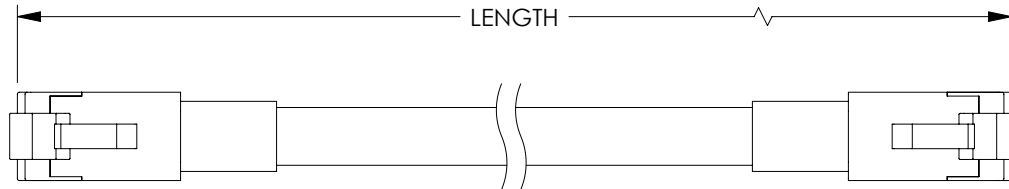

MODEL NUMBER	LENGTH FEET [METERS]
TRD624AHFO-BLK-1F	1.0 [0.30]
TRD624AHFO-BLK-3F	3.0 [0.91]
TRD624AHFO-BLK-5F	5.0 [1.52]
TRD624AHFO-BLK-10F	10.0 [3.05]
TRD624AHFO-BLK-15F	15.0 [4.57]
TRD624AHFO-BLK-25F	25.0 [7.62]
TRD624AHFO-BLK-50F	50.0 [15.24]
TRD624AHFO-BLK-75F	75.0 [22.86]
TRD624AHFO-BLK-100F	100.0 [30.48]
TRD624AHFO-BLK-150F	150.0 [45.72]
TRD624AHFO-BLK-200F	200.0 [60.96]
TRD624AHFO-BLK-250F	250.0 [76.20]

**NOTES:**

CABLE CHARACTERISTICS:  
 FLEX LIFE: 1 MILLION CYCLE TEST (10X CABLE O.D. MIN. RAD.)  
 10 MILLION CYCLE TEST (20X CABLE O.D. MIN. RAD.)  
 TEMPERATURE RATING: -40°C TO +75°C  
 VOLTAGE RATING: 600 V  
 POE COMPLIANT (802.3) TO 88 METERS WHEN INSTALLED PER RECOMMENDATIONS IN TIA TSB-184.  
 FLAME RATING: CMX OUTDOOR - CM  
 UL AWM STYLE: 2463  
 CABLE JACKET IS WELD SPATTER, SUNLIGHT (UV) AND CUTTING/MACHINING OIL RESISTANT.  
 CABLE OD: 0.325"

1. PLUG CONFORMS TO TIA-1096
2. CABLE ASSEMBLY SHALL BE TESTED FOR CONTINUITY.
3. CABLE ASSEMBLY SHALL BE INDIVIDUALLY PACKAGED IN ACCORDANCE WITH L-COM PACKAGING SPECIFICATION PS-0031.

UNLESS OTHERWISE SPECIFIED, DIMENSIONS ARE IN INCHES [mm] OVERALL CABLE LENGTH TOLERANCE: ≤12 [305] = +1 [25] / -0 >12 [305] ≤60 [1524] = +2 [51] / -0 >60 [1524] ≤120 [3048] = +4 [102] / -0 >120 [3048] ≤300 [7620] = +6 [152] / -0 >300 [7620] = +5% / -0 ALL OTHER DIMENSIONAL TOLERANCES: .X = ± .2 [5]   FRACTIONS ± 1/32 .XX = ± .02 [5]   ANGLES ± 1° .XXX = ± .005 [13]	APPROVALS	DATE	 50 High Street, West Mill, North Andover, MA 01845 USA. Phone: 1.800.341.5266 1.978.682.6936
	DRAWN BY DMAY	6/9/21	
	CHECKED BY DGUTTADAURO	6/10/21	
	APPROVED BY DGUTTADAURO	6/10/21	
THIRD-ANGLE PROJECTION	CONFIGURATION DETAILS OF UNDIMENSIONED FEATURES MAY VARY	CATEGORY TELECOM/MODULAR	PRODUCT DESCRIPTION C6a SF/UTP 24STR 600V PoE CM-CMX TPE BLK
	COLOR VARIATIONS MAY OCCUR	SIZE <b>A</b>	CAGE CODE <b>43321</b>
		ITEM NO. TRD624AHFO-BLK	REV. <b>A</b>
		SCALE: NONE	SHEET 1 OF 1