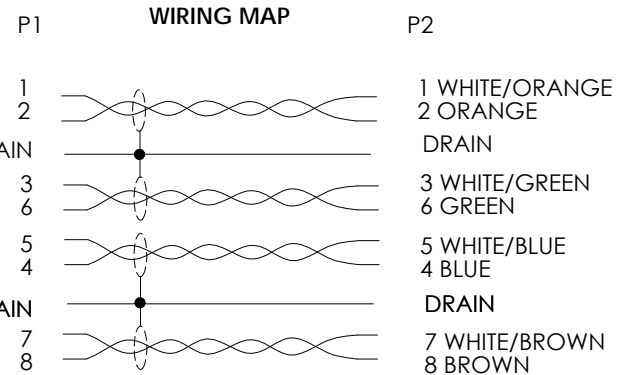

UNLESS OTHERWISE SPECIFIED, DIMENSIONS ARE IN INCHES [mm] OVERALL CABLE LENGTH TOLERANCE: ≤12 [305] = +1 [25] / -0 >12 [305] ≤60 [1524] = +2 [51] / -0 >60 [1524] ≤120 [3048] = +4 [102] / -0 >120 [3048] ≤300 [7620] = +6 [152] / -0 >300 [7620] = +5% / -0 ALL OTHER DIMENSIONAL TOLERANCES: .X = ± .2 [5] | FRACTIONS ± 1/32 .XX = ± .02 [.5] | ANGLES ± 1° .XXX = ± .005 [1.3]	APPROVALS	DATE	 50 High Street, West Mill, North Andover, MA 01845 USA. Phone: 1.800.341.5266 1.978.682.6936
	DRAWN BY DFRISIELLO	03/03/2022	
CHECKED BY DGUST	03/03/2022	CATEGORY TELECOM/MODULAR	
APPROVED BY GUTTA DAURO	03/03/2022	PRODUCT DESCRIPTION C6a UltraFlat U/FTP 32AWG CM PVC	
THIRD-ANGLE PROJECTION 	COLOR VARIATIONS MAY OCCUR	SIZE A	CAGE CODE 43321
		ITEM NO. TRD632ASFLAT	REV. A
		SCALE: NONE	CAD FILE: TRD632ASFLAT.SLDDRW
		SHEET 1 OF 2