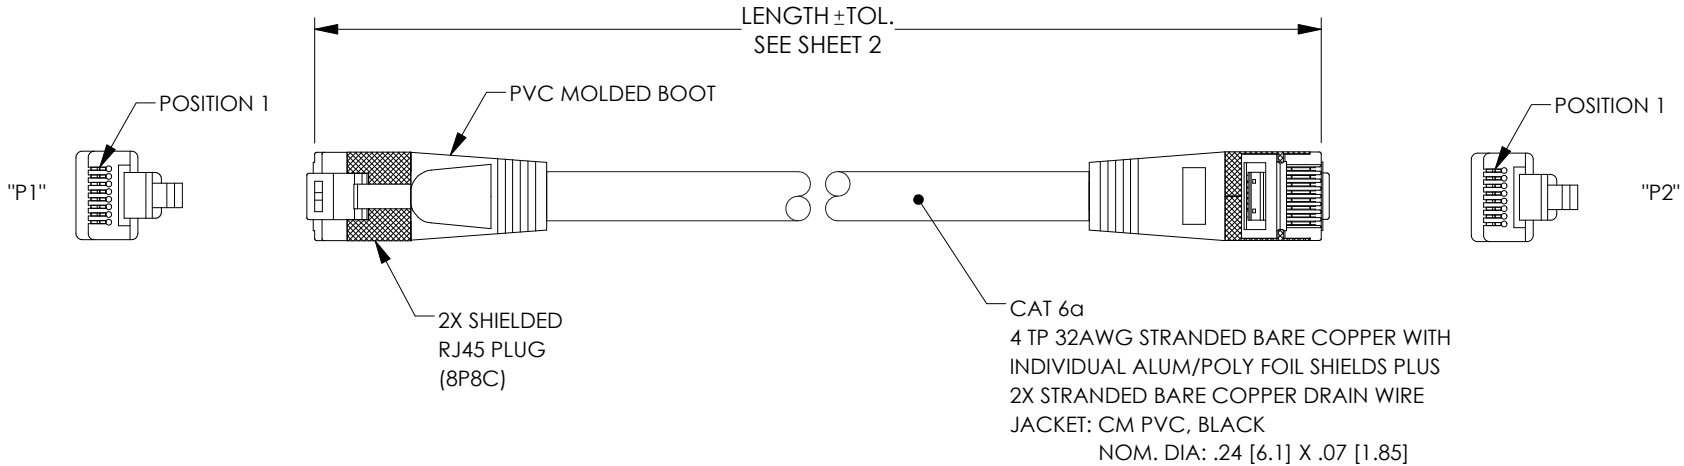

NOTES:

PHYSICAL CHARACTERISTICS:

- CABLE TYPE: CAT6a U/FTP
- TEMPERATURE RATING:
 - INSTALLATION: 0°C~50°C
 - OPERATION: -20°C~60°C
- VOLTAGE RATING: 30V

MECHANICAL CHARACTERISTICS:

- CONTACT MATERIAL: COPPER ALLOY, 50U" GOLD PLATING

UNLESS OTHERWISE SPECIFIED, DIMENSIONS ARE IN INCHES [mm] OVERALL CABLE LENGTH TOLERANCE: ≤12 [305] = +1 [25] / -0 >12 [305] ≤60 [1524] = +2 [51] / -0 >60 [1524] ≤120 [3048] = +4 [102] / -0 >120 [3048] ≤300 [7620] = +6 [152] / -0 >300 [7620] = +5% / -0 ALL OTHER DIMENSIONAL TOLERANCES: .X = ± .2 [5] FRACTIONS ± 1/32 .XX = ± .02 [.5] ANGLES ± 1° .XXX = ± .005 [1.3]	APPROVALS	DATE	 50 High Street, West Mill, North Andover, MA 01845 USA. Phone: 1.800.341.5266 1.978.682.6936
	DRAWN BY DFRISIELLO	03/03/2022	
CHECKED BY DGUST	03/03/2022	CATEGORY TELECOM/MODULAR	
APPROVED BY GUTTA DAURO	03/03/2022	PRODUCT DESCRIPTION C6a UltraFlat U/FTP 32AWG CM PVC	
THIRD-ANGLE PROJECTION 	COLOR VARIATIONS MAY OCCUR	SIZE A	CAGE CODE 43321
		ITEM NO. TRD632ASFLAT	REV. A
		SCALE: NONE	CAD FILE: TRD632ASFLAT.SLDDRW
		SHEET 1 OF 2	

THE INFORMATION CONTAINED IN THIS DRAWING IS THE SOLE PROPERTY OF L-COM, INC. ANY REPRODUCTION IN PART OR WHOLE WITHOUT THE WRITTEN PERMISSION OF L-COM, INC. IS PROHIBITED.

PART NUMBER	COLOR	LENGTH FEET [METERS]	TOLERANCE INCH [mm]
TRD632ASFLAT-BLK-05F	BLACK	0.5 [0.15]	+1.38/--.59 [+35/-15]
TRD632ASFLAT-BLK-1F	BLACK	1.0 [0.30]	+1.38/--.59 [+35/-15]
TRD632ASFLAT-BLK-3F	BLACK	3.0 [0.91]	+1.38/--.59 [+35/-15]
TRD632ASFLAT-BLK-5F	BLACK	5.0 [1.52]	+1.38/--.79 [+35/-20]
TRD632ASFLAT-BLK-7F	BLACK	7.0 [2.13]	+1.38/-1.18 [+35/-30]
TRD632ASFLAT-BLK-10F	BLACK	10.0 [3.04]	+1.38/-1.18 [+35/-30]
TRD632ASFLAT-BLK-15F	BLACK	15.0 [4.57]	+1.38/-1.18 [+35/-30]
TRD632ASFLAT-BLK-25F	BLACK	25.0 [7.62]	± 2.36 [60]
TRD632ASFLAT-BLK-35F	BLACK	35.0 [9.14]	± 3.15 [80]
TRD632ASFLAT-BLK-50F	BLACK	50.0 [15.24]	± 3.15 [80]
TRD632ASFLAT-BLK-65F	BLACK	65.0 [19.81]	± 3.15 [80]