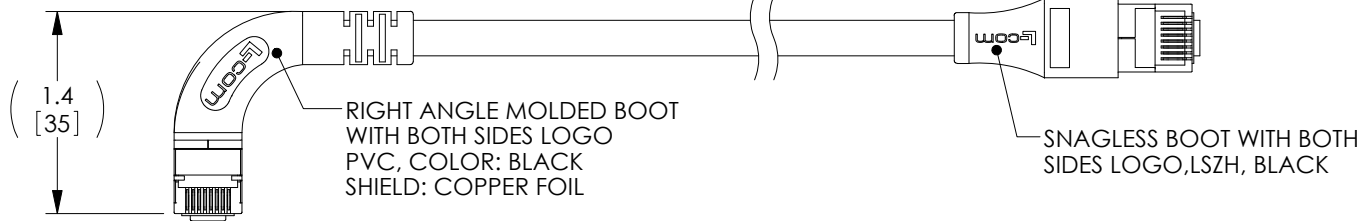

- NOTES:**
1. PLUG CONFORMS TO TIA-1096.
 2. CABLE ASSEMBLY SHALL BE TESTED FOR CONTINUITY.
 3. CABLE ASSEMBLY SHALL BE INDIVIDUALLY PACKAGED IN ACCORDANCE WITH L-COM SPECIFICATION PS-0031.

UNLESS OTHERWISE SPECIFIED, DIMENSIONS ARE IN INCHES [mm]	APPROVALS	DATE	 50 High Street, West Mill, North Andover, MA 01845 USA. Phone: 1.800.341.5266 1.978.682.6936
	OVERALL CABLE LENGTH TOLERANCE: ≤ 12 [305] = +1 [25] / -0 > 12 [305] ≤ 60 [1524] = +2 [51] / -0 > 60 [1524] ≤ 120 [3048] = +4 [102] / -0 > 120 [3048] ≤ 300 [7620] = +6 [152] / -0 > 300 [7620] = +5% / -0	DRAWN BY BZHANG 10/05/2023 CHECKED BY GUTTADAURO 10/05/2023 APPROVED BY GUTTADAURO 10/05/2023	
ALL OTHER DIMENSIONAL TOLERANCES: .X = $\pm .2$ [5] FRACTIONS $\pm 1/32$.XX = $\pm .02$ [.5] ANGLES $\pm 1^\circ$.XXX = $\pm .005$ [.13]	CONFIGURATION DETAILS OF UNDIMENSIONED FEATURES MAY VARY	CATEGORY	TELECOM/MODULAR
THIRD-ANGLE PROJECTION	COLOR VARIATIONS MAY OCCUR	PRODUCT DESCRIPTION	C6A PVC F/UTP STR-LFT
	SIZE A	CAGE CODE 43321	ITEM NO. TRD695ASRA6
	SCALE: NONE	CAD FILE: TRD695ASRA6.SLDDRW	SHEET 1 OF 2