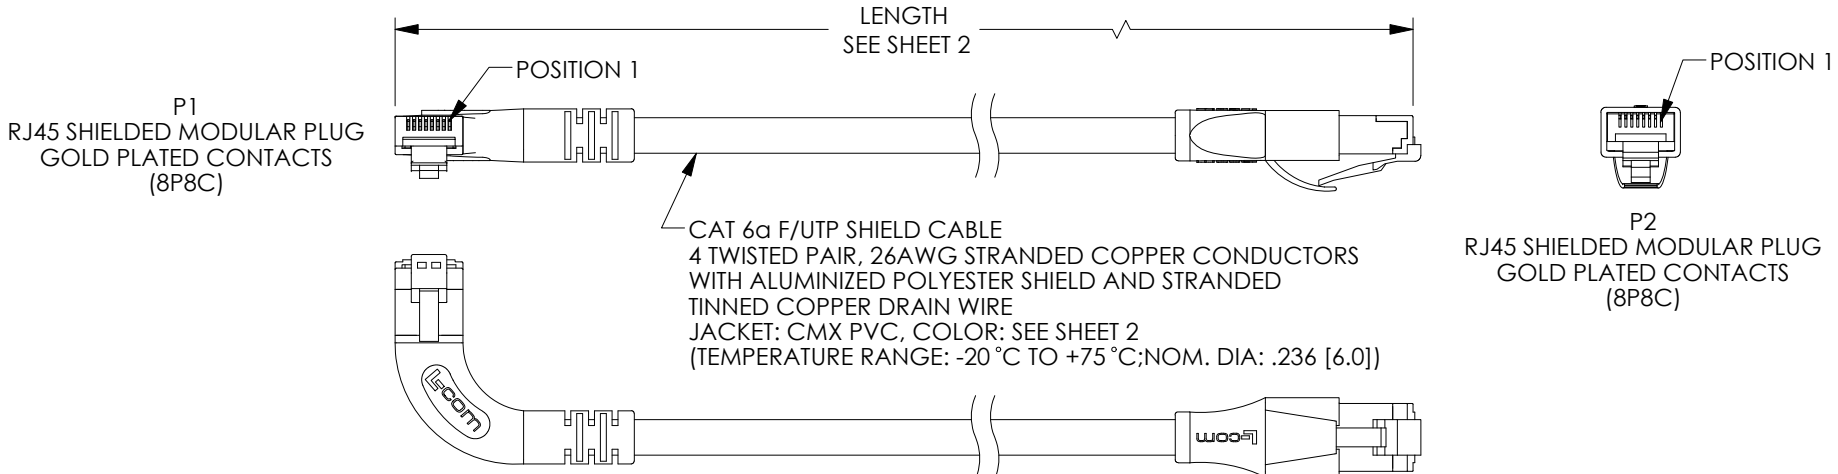

- NOTES:**
1. PLUG CONFORMS TO TIA-1096.
 2. CABLE ASSEMBLY SHALL BE TESTED FOR CONTINUITY.
 3. CABLE ASSEMBLY SHALL BE INDIVIDUALLY PACKAGED IN ACCORDANCE WITH L-COM SPECIFICATION PS-0031.

UNLESS OTHERWISE SPECIFIED, DIMENSIONS ARE IN INCHES [mm]	APPROVALS	DATE	 50 High Street, West Mill, North Andover, MA 01845 USA. Phone: 1.800.341.5266 1.978.682.6936
	OVERALL CABLE LENGTH TOLERANCE: ≤ 12 [305] = +1 [25] / -0 > 12 [305] ≤ 60 [1524] = +2 [51] / -0 > 60 [1524] ≤ 120 [3048] = +4 [102] / -0 > 120 [3048] ≤ 300 [7620] = +6 [152] / -0 > 300 [7620] = +5% / -0	DRAWN BY BZHANG 10/05/2023 CHECKED BY GUTTADAURO 10/05/2023 APPROVED BY GUTTADAURO 10/05/2023	
ALL OTHER DIMENSIONAL TOLERANCES: .X = $\pm .2$ [5] FRACTIONS $\pm 1/32$.XX = $\pm .02$ [.5] ANGLES $\pm 1^\circ$.XXX = $\pm .005$ [.13]	CONFIGURATION DETAILS OF UNDIMENSIONED FEATURES MAY VARY	CATEGORY	TELECOM/MODULAR
THIRD-ANGLE PROJECTION	COLOR VARIATIONS MAY OCCUR	PRODUCT DESCRIPTION	C6A PVC F/UTP STR-LFT
	SIZE A	CAGE CODE 43321	ITEM NO. TRD695ASRA6
	SCALE: NONE	CAD FILE: TRD695ASRA6.SLDDRW	SHEET 1 OF 2