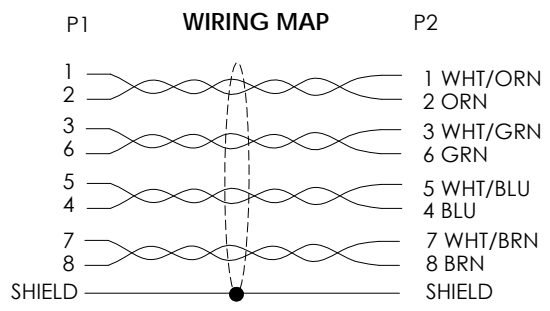

- NOTES:**
1. PLUG CONFORMS TO TIA-1096.
 2. CABLE ASSEMBLY SHALL BE TESTED FOR CONTINUITY.
 3. CABLE ASSEMBLY SHALL BE INDIVIDUALLY PACKAGED IN ACCORDANCE WITH L-COM SPECIFICATION PS-0031.

UNLESS OTHERWISE SPECIFIED, DIMENSIONS ARE IN INCHES [mm]	APPROVALS	DATE	 50 High Street, West Mill, North Andover, MA 01845 USA. Phone: 1.800.341.5266 1.978.682.6936
	OVERALL CABLE LENGTH TOLERANCE: ≤ 12 [305] = +1 [25] / -0 > 12 [305] ≤ 60 [1524] = +2 [51] / -0 > 60 [1524] ≤ 120 [3048] = +4 [102] / -0 > 120 [3048] ≤ 300 [7620] = +6 [152] / -0 > 300 [7620] = +5% / -0	DRAWN BY BZHANG 10/05/2023 CHECKED BY GUTTADAURO 10/05/2023 APPROVED BY GUTTADAURO 10/05/2023	
ALL OTHER DIMENSIONAL TOLERANCES: .X = $\pm .2$ [5] FRACTIONS $\pm 1/32$.XX = $\pm .02$ [.5] ANGLES $\pm 1^\circ$.XXX = $\pm .005$ [.13]	CONFIGURATION DETAILS OF UNDIMENSIONED FEATURES MAY VARY	CATEGORY	TELECOM/MODULAR
THIRD-ANGLE PROJECTION	COLOR VARIATIONS MAY OCCUR	PRODUCT DESCRIPTION	C6A PVC F/UTP STR-LFT
	SIZE A	CAGE CODE 43321	ITEM NO. TRD695ASRA6
	SCALE: NONE	CAD FILE: TRD695ASRA6.SLDDRW	SHEET 1 OF 2