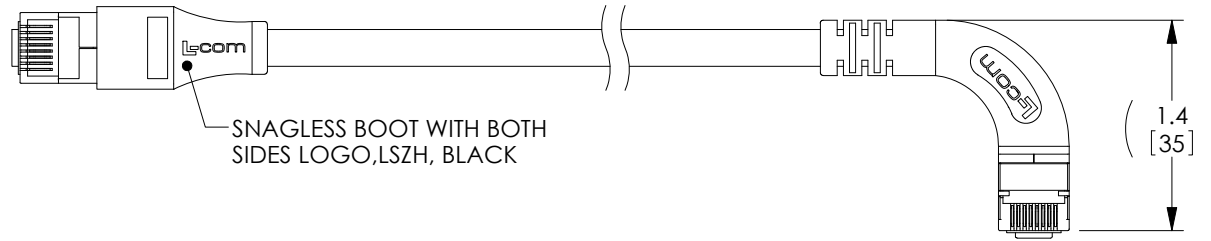

THE INFORMATION CONTAINED IN THIS DRAWING IS THE SOLE PROPERTY OF L-COM, INC. ANY REPRODUCTION IN PART OR WHOLE WITHOUT THE WRITTEN PERMISSION OF L-COM, INC. IS PROHIBITED.

REVISION					
ZONE	REV	DESCRIPTION	DATE	CHANGED BY	APPROVED
	A	INITIAL RELEASE	01/17/2024	BZHANG	GUTTADAURO