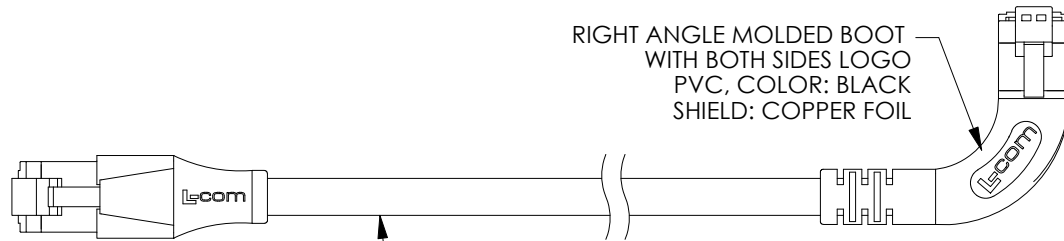

P1  
SHIELDED RJ45 MODULAR PLUG  
GOLD PLATED CONTACTS  
(8P8C)

P2  
SHIELDED RJ45 MODULAR PLUG  
GOLD PLATED CONTACTS  
(8P8C)

RIGHT ANGLE MOLDED BOOT  
WITH BOTH SIDES LOGO  
PVC, COLOR: BLACK  
SHIELD: COPPER FOIL

**NOTES:**

1. PLUG CONFORMS TO TIA-1096
2. CABLE ASSEMBLY SHALL BE TESTED FOR CONTINUITY.
3. CABLE ASSEMBLY SHALL BE INDIVIDUALLY PACKAGED IN ACCORDANCE WITH L-COM SPECIFICATION PS-0031.

UNLESS OTHERWISE SPECIFIED, DIMENSIONS ARE IN INCHES [mm]	APPROVALS	DATE	 50 High Street, West Mill, North Andover, MA 01845 USA. Phone: 1.800.341.5266 1.978.682.6936		
	OVERALL CABLE LENGTH TOLERANCE: ≤12 [305] = +1 [25] / -0 >12 [305] ≤60 [1524] = +2 [51] / -0 >60 [1524] ≤120 [3048] = +4 [102] / -0 >120 [3048] ≤300 [7620] = +6 [152] / -0 >300 [7620] = +5% / -0	DRAWN BY BZHANG		10/05/2023	
ALL OTHER DIMENSIONAL TOLERANCES: .X = ± .2 [5]      FRACTIONS ± 1/32 .XX = ± .02 [5]      ANGLES ± 1° .XXX = ± .005 [13]	CHECKED BY GUTTADAURO	10/05/2023	CATEGORY <b>TELECOM/MODULAR</b>		
	APPROVED BY GUTTADAURO	10/05/2023			
THIRD-ANGLE PROJECTION	CONFIGURATION DETAILS OF UNDIMENSIONED FEATURES MAY VARY	PRODUCT DESCRIPTION <b>C6A PVC F/UTP STR-RGT</b>			
	COLOR VARIATIONS MAY OCCUR	SIZE <b>A</b>	CAGE CODE <b>43321</b>	ITEM NO. <b>TRD695ASRA7</b>	REV. <b>A</b>
		SCALE: NONE	CAD FILE: TRD695ASRA7.SLDDRW		SHEET 1 OF 2