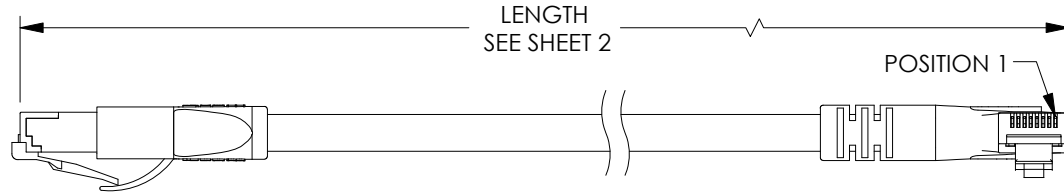

THE INFORMATION CONTAINED IN THIS DRAWING IS THE SOLE PROPERTY OF L-COM, INC. ANY REPRODUCTION IN PART OR WHOLE WITHOUT THE WRITTEN PERMISSION OF L-COM, INC. IS PROHIBITED.

REVISION					
ZONE	REV	DESCRIPTION	DATE	CHANGED BY	APPROVED
	A	INITIAL RELEASE	01/17/2024	BZHANG	GUTTADAURO