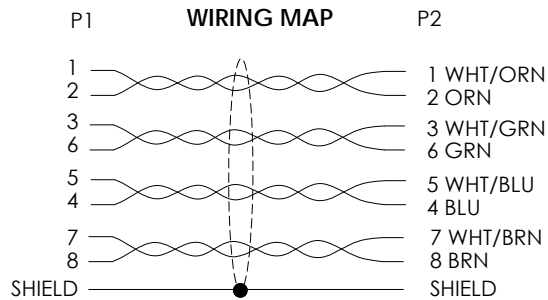

**NOTES:**

1. PLUG CONFORMS TO TIA-1096
2. CABLE ASSEMBLY SHALL BE TESTED FOR CONTINUITY.
3. CABLE ASSEMBLY SHALL BE INDIVIDUALLY PACKAGED IN ACCORDANCE WITH L-COM SPECIFICATION PS-0031.

UNLESS OTHERWISE SPECIFIED, DIMENSIONS ARE IN INCHES [mm]	APPROVALS	DATE	 50 High Street, West Mill, North Andover, MA 01845 USA. Phone: 1.800.341.5266 1.978.682.6936		
	OVERALL CABLE LENGTH TOLERANCE: ≤12 [305] = +1 [25] / -0 >12 [305] ≤60 [1524] = +2 [51] / -0 >60 [1524] ≤120 [3048] = +4 [102] / -0 >120 [3048] ≤300 [7620] = +6 [152] / -0 >300 [7620] = +5% / -0	DRAWN BY BZHANG		10/05/2023	
ALL OTHER DIMENSIONAL TOLERANCES: .X = ± .2 [5]      FRACTIONS ± 1/32 .XX = ± .02 [5]      ANGLES ± 1° .XXX = ± .005 [13]	CHECKED BY GUTTADAURO	10/05/2023	CATEGORY <b>TELECOM/MODULAR</b>		
	APPROVED BY GUTTADAURO	10/05/2023			
THIRD-ANGLE PROJECTION	CONFIGURATION DETAILS OF UNDIMENSIONED FEATURES MAY VARY	PRODUCT DESCRIPTION <b>C6A PVC F/UTP STR-RGT</b>			
	COLOR VARIATIONS MAY OCCUR	SIZE <b>A</b>	CAGE CODE <b>43321</b>	ITEM NO. <b>TRD695ASRA7</b>	REV. <b>A</b>
		SCALE: NONE	CAD FILE: TRD695ASRA7.SLDDRW		SHEET 1 OF 2