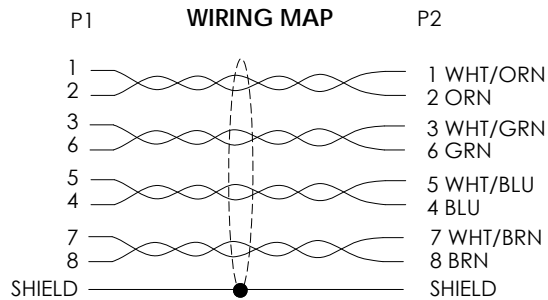

P1
SHIELDED RJ45 MODULAR PLUG
GOLD PLATED CONTACTS
(8P8C)

P2
SHIELDED RJ45 MODULAR PLUG
GOLD PLATED CONTACTS
(8P8C)

NOTES:

1. PLUG CONFORMS TO TIA-1096
2. CABLE ASSEMBLY SHALL BE TESTED FOR CONTINUITY.
3. CABLE ASSEMBLY SHALL BE INDIVIDUALLY PACKAGED IN ACCORDANCE WITH L-COM SPECIFICATION PS-0031.

UNLESS OTHERWISE SPECIFIED, DIMENSIONS ARE IN INCHES [mm] OVERALL CABLE LENGTH TOLERANCE: ≤12 [305] = +1 [25] / -0 >12 [305] ≤60 [1524] = +2 [51] / -0 >60 [1524] ≤120 [3048] = +4 [102] / -0 >120 [3048] ≤300 [7620] = +6 [152] / -0 >300 [7620] = +5% / -0 ALL OTHER DIMENSIONAL TOLERANCES: .X = ± .2 [5] FRACTIONS ± 1/32 .XX = ± .02 [5] ANGLES ± 1° .XXX = ± .005 [13]	APPROVALS DRAWN BY BZHANG CHECKED BY GUTTADAURO APPROVED BY GUTTADAURO	DATE 10/05/2023 10/05/2023 10/05/2023	 an INFINIT® brand 50 High Street, West Mill, North Andover, MA 01845 USA. Phone: 1.800.341.5266 1.978.682.6936
	CONFIGURATION DETAILS OF UNDIMENSIONED FEATURES MAY VARY		
THIRD-ANGLE PROJECTION 	COLOR VARIATIONS MAY OCCUR	SIZE A CAGE CODE 43321 SCALE: NONE	PRODUCT DESCRIPTION C6A PVC F/UTP STR-RGT ITEM NO. TRD695ASRA7 CAD FILE: TRD695ASRA7.SLDDRW
		SHEET 1 OF 2	REV. A