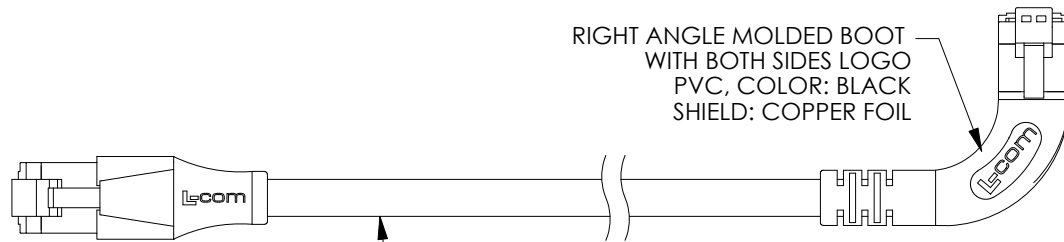

P1
SHIELDED RJ45 MODULAR PLUG
GOLD PLATED CONTACTS
(8P8C)

P2
SHIELDED RJ45 MODULAR PLUG
GOLD PLATED CONTACTS
(8P8C)

NOTES:

1. PLUG CONFORMS TO TIA-1096
2. CABLE ASSEMBLY SHALL BE TESTED FOR CONTINUITY.
3. CABLE ASSEMBLY SHALL BE INDIVIDUALLY PACKAGED IN ACCORDANCE WITH L-COM SPECIFICATION PS-0031.

UNLESS OTHERWISE SPECIFIED, DIMENSIONS ARE IN INCHES [mm] OVERALL CABLE LENGTH TOLERANCE: ≤12 [305] = +1 [25] / -0 >12 [305] ≤60 [1524] = +2 [51] / -0 >60 [1524] ≤120 [3048] = +4 [102] / -0 >120 [3048] ≤300 [7620] = +6 [152] / -0 >300 [7620] = +5% / -0 ALL OTHER DIMENSIONAL TOLERANCES: .X = ± .2 [5] FRACTIONS ± 1/32 .XX = ± .02 [5] ANGLES ± 1° .XXX = ± .005 [13]	APPROVALS DRAWN BY BZHANG CHECKED BY GUTTADAURO APPROVED BY GUTTADAURO	DATE 10/05/2023 10/05/2023 10/05/2023	 an INFINIT® brand 50 High Street, West Mill, North Andover, MA 01845 USA. Phone: 1.800.341.5266 1.978.682.6936
	CONFIGURATION DETAILS OF UNDIMENSIONED FEATURES MAY VARY		
THIRD-ANGLE PROJECTION 	COLOR VARIATIONS MAY OCCUR	SIZE A CAGE CODE 43321 SCALE: NONE	PRODUCT DESCRIPTION C6A PVC F/UTP STR-RGT ITEM NO. TRD695ASRA7 CAD FILE: TRD695ASRA7.SLDDRW
		SHEET 1 OF 2	REV. A