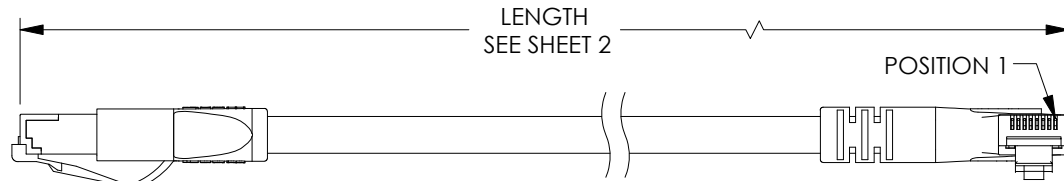

P1
SHIELDED RJ45 MODULAR PLUG
GOLD PLATED CONTACTS
(8P8C)

P2
SHIELDED RJ45 MODULAR PLUG
GOLD PLATED CONTACTS
(8P8C)

NOTES:

1. PLUG CONFORMS TO TIA-1096
2. CABLE ASSEMBLY SHALL BE TESTED FOR CONTINUITY.
3. CABLE ASSEMBLY SHALL BE INDIVIDUALLY PACKAGED IN ACCORDANCE WITH L-COM SPECIFICATION PS-0031.

UNLESS OTHERWISE SPECIFIED, DIMENSIONS ARE IN INCHES [mm] OVERALL CABLE LENGTH TOLERANCE: ≤12 [305] = +1 [25] / -0 >12 [305] ≤60 [1524] = +2 [51] / -0 >60 [1524] ≤120 [3048] = +4 [102] / -0 >120 [3048] ≤300 [7620] = +6 [152] / -0 >300 [7620] = +5% / -0 ALL OTHER DIMENSIONAL TOLERANCES: .X = ± .2 [5] FRACTIONS ± 1/32 .XX = ± .02 [5] ANGLES ± 1° .XXX = ± .005 [13]	APPROVALS DRAWN BY BZHANG CHECKED BY GUTTADAURO APPROVED BY GUTTADAURO	DATE 10/05/2023 10/05/2023 10/05/2023	 an INFINIT® brand 50 High Street, West Mill, North Andover, MA 01845 USA. Phone: 1.800.341.5266 1.978.682.6936
	CONFIGURATION DETAILS OF UNDIMENSIONED FEATURES MAY VARY		
THIRD-ANGLE PROJECTION 	COLOR VARIATIONS MAY OCCUR	SIZE A CAGE CODE 43321 SCALE: NONE	PRODUCT DESCRIPTION C6A PVC F/UTP STR-RGT ITEM NO. TRD695ASRA7 CAD FILE: TRD695ASRA7.SLDDRW
		SHEET 1 OF 2	REV. A