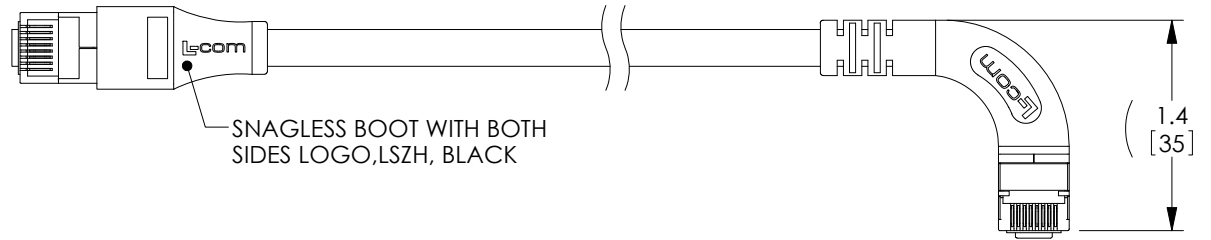

P1
SHIELDED RJ45 MODULAR PLUG
GOLD PLATED CONTACTS
(8P8C)

P2
SHIELDED RJ45 MODULAR PLUG
GOLD PLATED CONTACTS
(8P8C)

NOTES:

1. PLUG CONFORMS TO TIA-1096
2. CABLE ASSEMBLY SHALL BE TESTED FOR CONTINUITY.
3. CABLE ASSEMBLY SHALL BE INDIVIDUALLY PACKAGED IN ACCORDANCE WITH L-COM SPECIFICATION PS-0031.

UNLESS OTHERWISE SPECIFIED, DIMENSIONS ARE IN INCHES [mm] OVERALL CABLE LENGTH TOLERANCE: ≤12 [305] = +1 [25] / -0 >12 [305] ≤60 [1524] = +2 [51] / -0 >60 [1524] ≤120 [3048] = +4 [102] / -0 >120 [3048] ≤300 [7620] = +6 [152] / -0 >300 [7620] = +5% / -0 ALL OTHER DIMENSIONAL TOLERANCES: .X = ± .2 [5] FRACTIONS ± 1/32 .XX = ± .02 [5] ANGLES ± 1° .XXX = ± .005 [13]	APPROVALS DRAWN BY BZHANG CHECKED BY GUTTADAURO APPROVED BY GUTTADAURO	DATE 10/05/2023 10/05/2023 10/05/2023	 an INFINIT® brand 50 High Street, West Mill, North Andover, MA 01845 USA. Phone: 1.800.341.5266 1.978.682.6936
	CONFIGURATION DETAILS OF UNDIMENSIONED FEATURES MAY VARY		
THIRD-ANGLE PROJECTION 	COLOR VARIATIONS MAY OCCUR	SIZE A CAGE CODE 43321 SCALE: NONE	PRODUCT DESCRIPTION C6A PVC F/UTP STR-RGT ITEM NO. TRD695ASRA7 CAD FILE: TRD695ASRA7.SLDDRW
		SHEET 1 OF 2	REV. A