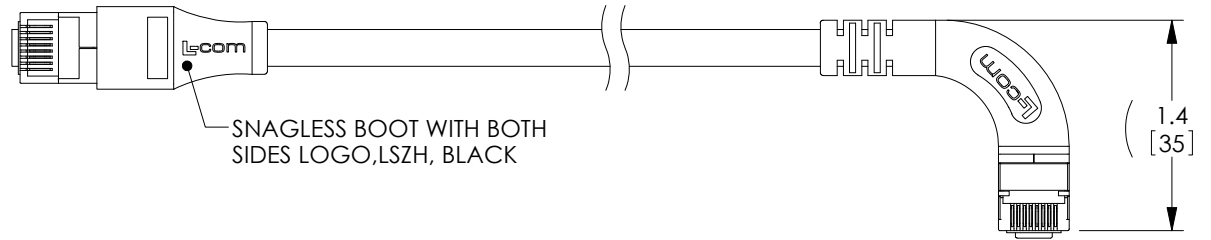

P2
SHIELDED RJ45 MODULAR PLUG
GOLD PLATED CONTACTS
(8P8C)

NOTES:

1. PLUG CONFORMS TO TIA-1096
2. CABLE ASSEMBLY SHALL BE TESTED FOR CONTINUITY.
3. CABLE ASSEMBLY SHALL BE INDIVIDUALLY PACKAGED IN ACCORDANCE WITH L-COM SPECIFICATION PS-0031.

UNLESS OTHERWISE SPECIFIED, DIMENSIONS ARE IN INCHES [mm] OVERALL CABLE LENGTH TOLERANCE: ≤12 [305] = +1 [25] / -0 >12 [305] ≤60 [1524] = +2 [51] / -0 >60 [1524] ≤120 [3048] = +4 [102] / -0 >120 [3048] ≤300 [7620] = +6 [152] / -0 >300 [7620] = +5% / -0 ALL OTHER DIMENSIONAL TOLERANCES: .X = ± .2 [5] FRACTIONS ± 1/32 .XX = ± .02 [5] ANGLES ± 1° .XXX = ± .005 [13]	APPROVALS DRAWN BY BZHANG CHECKED BY GUTTADAURO APPROVED BY GUTTADAURO	DATE 10/05/2023 10/05/2023 10/05/2023	 an INFINIT® brand 50 High Street, West Mill, North Andover, MA 01845 USA. Phone: 1.800.341.5266 1.978.682.6936		
	CONFIGURATION DETAILS OF UNDIMENSIONED FEATURES MAY VARY	CATEGORY TELECOM/MODULAR			
THIRD-ANGLE PROJECTION 	COLOR VARIATIONS MAY OCCUR	SIZE A	CAGE CODE 43321	ITEM NO. TRD695ASRA7	REV. A
SCALE: NONE		CAD FILE: TRD695ASRA7.SLDDRW		SHEET 1 OF 2	