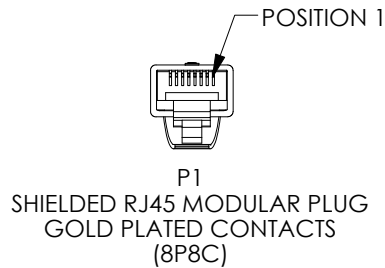

P2
SHIELDED RJ45 MODULAR PLUG
GOLD PLATED CONTACTS
(8P8C)

NOTES:

1. PLUG CONFORMS TO TIA-1096
2. CABLE ASSEMBLY SHALL BE TESTED FOR CONTINUITY.
3. CABLE ASSEMBLY SHALL BE INDIVIDUALLY PACKAGED IN ACCORDANCE WITH L-COM SPECIFICATION PS-0031.

UNLESS OTHERWISE SPECIFIED, DIMENSIONS ARE IN INCHES [mm] OVERALL CABLE LENGTH TOLERANCE: ≤12 [305] = +1 [25] / -0 >12 [305] ≤60 [1524] = +2 [51] / -0 >60 [1524] ≤120 [3048] = +4 [102] / -0 >120 [3048] ≤300 [7620] = +6 [152] / -0 >300 [7620] = +5% / -0 ALL OTHER DIMENSIONAL TOLERANCES: .X = ± .2 [5] FRACTIONS ± 1/32 .XX = ± .02 [5] ANGLES ± 1° .XXX = ± .005 [13]	APPROVALS DRAWN BY BZHANG CHECKED BY GUTTADAURO APPROVED BY GUTTADAURO	DATE 10/05/2023 10/05/2023 10/05/2023	 an INFINIT® brand 50 High Street, West Mill, North Andover, MA 01845 USA. Phone: 1.800.341.5266 1.978.682.6936		
	CONFIGURATION DETAILS OF UNDIMENSIONED FEATURES MAY VARY	CATEGORY TELECOM/MODULAR			
THIRD-ANGLE PROJECTION 	COLOR VARIATIONS MAY OCCUR	SIZE A	CAGE CODE 43321	ITEM NO. TRD695ASRA7	REV. A
SCALE: NONE		CAD FILE: TRD695ASRA7.SLDDRW		SHEET 1 OF 2	