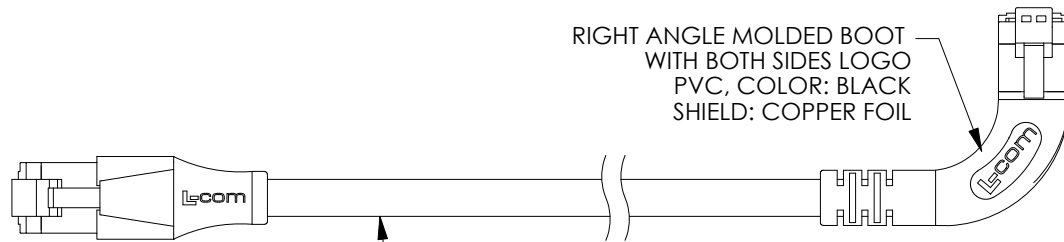

P2
SHIELDED RJ45 MODULAR PLUG
GOLD PLATED CONTACTS
(8P8C)

NOTES:

1. PLUG CONFORMS TO TIA-1096
2. CABLE ASSEMBLY SHALL BE TESTED FOR CONTINUITY.
3. CABLE ASSEMBLY SHALL BE INDIVIDUALLY PACKAGED IN ACCORDANCE WITH L-COM SPECIFICATION PS-0031.

UNLESS OTHERWISE SPECIFIED, DIMENSIONS ARE IN INCHES [mm] OVERALL CABLE LENGTH TOLERANCE: ≤12 [305] = +1 [25] / -0 >12 [305] ≤60 [1524] = +2 [51] / -0 >60 [1524] ≤120 [3048] = +4 [102] / -0 >120 [3048] ≤300 [7620] = +6 [152] / -0 >300 [7620] = +5% / -0 ALL OTHER DIMENSIONAL TOLERANCES: .X = ± .2 [5] FRACTIONS ± 1/32 .XX = ± .02 [5] ANGLES ± 1° .XXX = ± .005 [13]	APPROVALS DRAWN BY BZHANG CHECKED BY GUTTADAURO APPROVED BY GUTTADAURO	DATE 10/05/2023 10/05/2023 10/05/2023	 an INFINIT® brand 50 High Street, West Mill, North Andover, MA 01845 USA. Phone: 1.800.341.5266 1.978.682.6936		
	CONFIGURATION DETAILS OF UNDIMENSIONED FEATURES MAY VARY	CATEGORY TELECOM/MODULAR			
THIRD-ANGLE PROJECTION 	COLOR VARIATIONS MAY OCCUR	SIZE A	CAGE CODE 43321	ITEM NO. TRD695ASRA7	REV. A
SCALE: NONE		CAD FILE: TRD695ASRA7.SLDDRW		SHEET 1 OF 2	