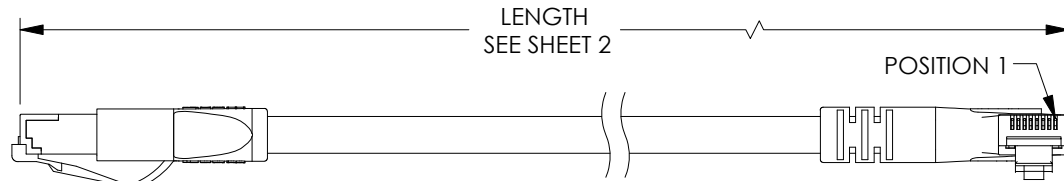

P2
SHIELDED RJ45 MODULAR PLUG
GOLD PLATED CONTACTS
(8P8C)

NOTES:

1. PLUG CONFORMS TO TIA-1096
2. CABLE ASSEMBLY SHALL BE TESTED FOR CONTINUITY.
3. CABLE ASSEMBLY SHALL BE INDIVIDUALLY PACKAGED IN ACCORDANCE WITH L-COM SPECIFICATION PS-0031.

UNLESS OTHERWISE SPECIFIED, DIMENSIONS ARE IN INCHES [mm] OVERALL CABLE LENGTH TOLERANCE: ≤12 [305] = +1 [25] / -0 >12 [305] ≤60 [1524] = +2 [51] / -0 >60 [1524] ≤120 [3048] = +4 [102] / -0 >120 [3048] ≤300 [7620] = +6 [152] / -0 >300 [7620] = +5% / -0 ALL OTHER DIMENSIONAL TOLERANCES: .X = ± .2 [5] FRACTIONS ± 1/32 .XX = ± .02 [5] ANGLES ± 1° .XXX = ± .005 [13]	APPROVALS DRAWN BY BZHANG CHECKED BY GUTTADAURO APPROVED BY GUTTADAURO	DATE 10/05/2023 10/05/2023 10/05/2023	 an INFINIT® brand 50 High Street, West Mill, North Andover, MA 01845 USA. Phone: 1.800.341.5266 1.978.682.6936		
	CONFIGURATION DETAILS OF UNDIMENSIONED FEATURES MAY VARY	CATEGORY TELECOM/MODULAR			
THIRD-ANGLE PROJECTION 	COLOR VARIATIONS MAY OCCUR	SIZE A	CAGE CODE 43321	ITEM NO. TRD695ASRA7	REV. A
SCALE: NONE		CAD FILE: TRD695ASRA7.SLDDRW		SHEET 1 OF 2	