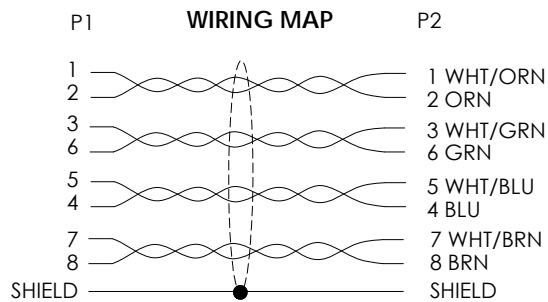

P2
SHIELDED RJ45 MODULAR PLUG
GOLD PLATED CONTACTS
(8P8C)

NOTES:

1. PLUG CONFORMS TO TIA-1096
2. CABLE ASSEMBLY SHALL BE TESTED FOR CONTINUITY.
3. CABLE ASSEMBLY SHALL BE INDIVIDUALLY PACKAGED IN ACCORDANCE WITH L-COM SPECIFICATION PS-0031.

UNLESS OTHERWISE SPECIFIED, DIMENSIONS ARE IN INCHES [mm] OVERALL CABLE LENGTH TOLERANCE: ≤12 [305] = +1 [25] / -0 >12 [305] ≤60 [1524] = +2 [51] / -0 >60 [1524] ≤120 [3048] = +4 [102] / -0 >120 [3048] ≤300 [7620] = +6 [152] / -0 >300 [7620] = +5% / -0 ALL OTHER DIMENSIONAL TOLERANCES: .X = ± .2 [5] FRACTIONS ± 1/32 .XX = ± .02 [5] ANGLES ± 1° .XXX = ± .005 [13]	APPROVALS DRAWN BY BZHANG CHECKED BY GUTTADAURO APPROVED BY GUTTADAURO	DATE 10/05/2023 10/05/2023 10/05/2023	 an INFINIT® brand 50 High Street, West Mill, North Andover, MA 01845 USA. Phone: 1.800.341.5266 1.978.682.6936		
	CONFIGURATION DETAILS OF UNDIMENSIONED FEATURES MAY VARY	CATEGORY TELECOM/MODULAR			
THIRD-ANGLE PROJECTION 	COLOR VARIATIONS MAY OCCUR	SIZE A	CAGE CODE 43321	ITEM NO. TRD695ASRA7	REV. A
SCALE: NONE		CAD FILE: TRD695ASRA7.SLDDRW		SHEET 1 OF 2	