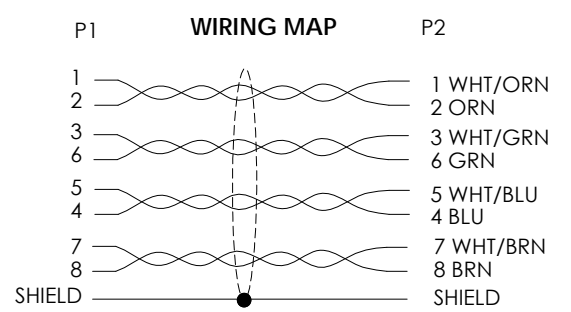

- NOTES:**
1. PLUG CONFORMS TO TIA-1096
 2. CABLE ASSEMBLY SHALL BE TESTED FOR CONTINUITY.
 3. CABLE ASSEMBLY SHALL BE INDIVIDUALLY PACKAGED IN ACCORDANCE WITH L-COM SPECIFICATION PS-0031.

LSZH CABLE CHARACTERISTICS:
 FLAME RATING: IEC 60332-1
 CORROSIVE GAS: IEC 60754
 SMOKE EMISSION: IEC 61034

UNLESS OTHERWISE SPECIFIED, DIMENSIONS ARE IN INCHES [mm] OVERALL CABLE LENGTH TOLERANCE: ≤12 [305] = +1 [25] / -0 >12 [305] ≤60 [1524] = +2 [51] / -0 >60 [1524] ≤120 [3048] = +4 [102] / -0 >120 [3048] ≤300 [7620] = +6 [152] / -0 >300 [7620] = +5% / -0 ALL OTHER DIMENSIONAL TOLERANCES: .X = ± .2 [5] FRACTIONS ± 1/32 .XX = ± .02 [.5] ANGLES ± 1° .XXX = ± .005 [.13]	APPROVALS	DATE	 50 High Street, West Mill, North Andover, MA 01845 USA. Phone: 1.800.341.5266 1.978.682.6936	
	DRAWN BY BZHANG	10/05/2023		
THIRD-ANGLE PROJECTION 	CHECKED BY GUTTADAURO	10/05/2023	CATEGORY TELECOM/MODULAR	
	APPROVED BY GUTTADAURO	10/05/2023		
CONFIGURATION DETAILS OF UNDIMENSIONED FEATURES MAY VARY	PRODUCT DESCRIPTION C6A LSZH F/UTP STR-DWN		SIZE A	
COLOR VARIATIONS MAY OCCUR	CAGE CODE 43321	ITEM NO. TRD695ASZRA1		REV. A
SCALE: NONE		CAD FILE: TRD695ASZRA1.SLDDRW	SHEET 1 OF 2	