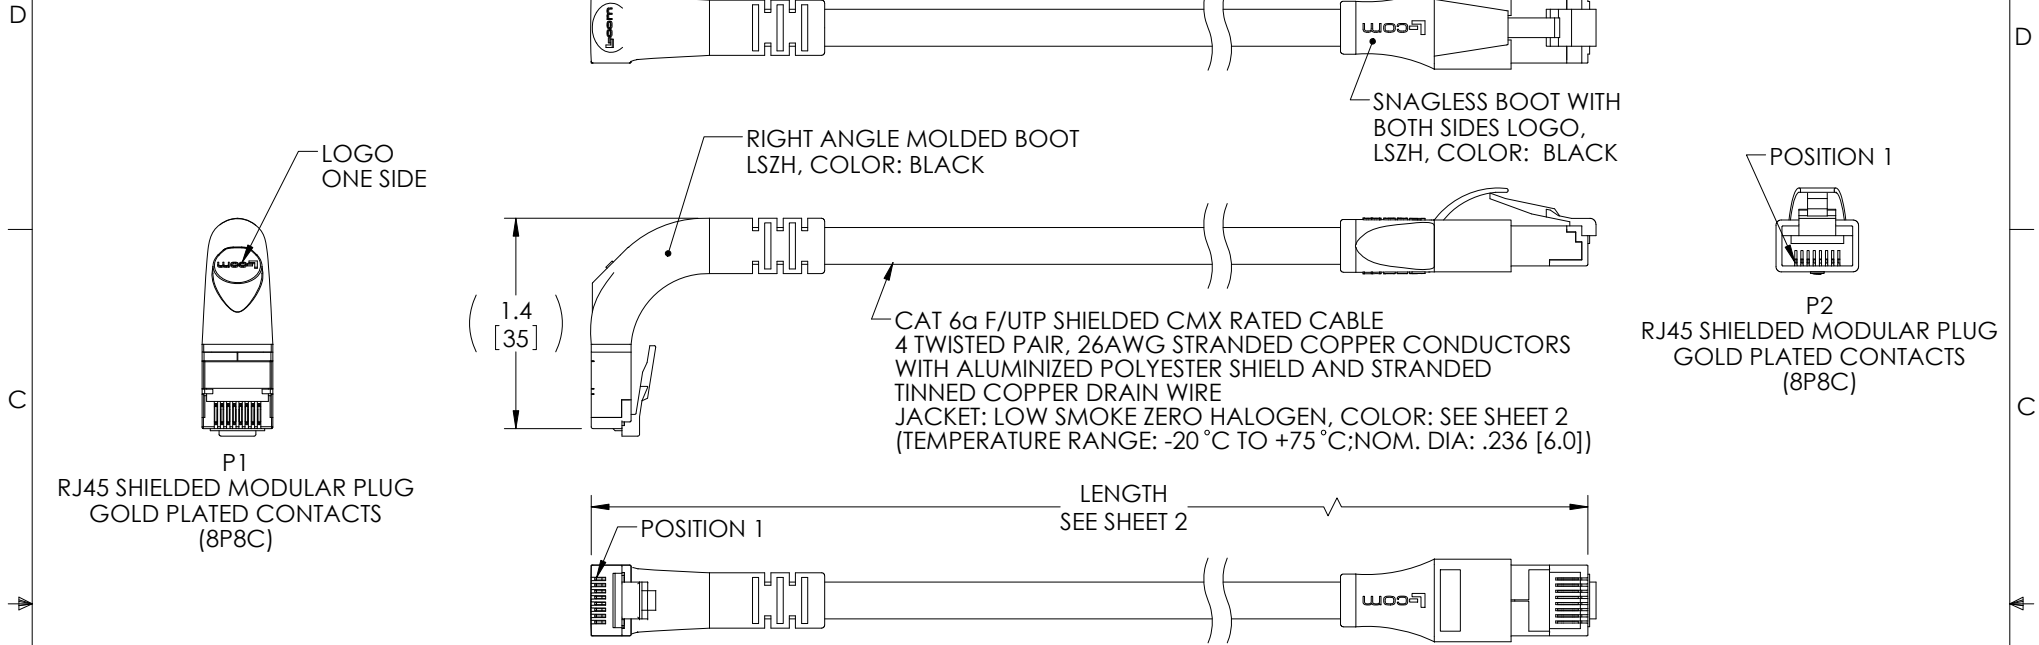

- NOTES:**
1. PLUG CONFORMS TO TIA-1096
 2. CABLE ASSEMBLY SHALL BE TESTED FOR CONTINUITY.
 3. CABLE ASSEMBLY SHALL BE INDIVIDUALLY PACKAGED IN ACCORDANCE WITH L-COM SPECIFICATION PS-0031.

LSZH CABLE CHARACTERISTICS:
 FLAME RATING: IEC 60332-1
 CORROSIVE GAS: IEC 60754
 SMOKE EMISSION: IEC 61034

UNLESS OTHERWISE SPECIFIED, DIMENSIONS ARE IN INCHES [mm] OVERALL CABLE LENGTH TOLERANCE: ≤12 [305] = +1 [25] / -0 >12 [305] ≤60 [1524] = +2 [51] / -0 >60 [1524] ≤120 [3048] = +4 [102] / -0 >120 [3048] ≤300 [7620] = +6 [152] / -0 >300 [7620] = +5% / -0 ALL OTHER DIMENSIONAL TOLERANCES: .X = ± .2 [5] FRACTIONS ± 1/32 .XX = ± .02 [.5] ANGLES ± 1° .XXX = ± .005 [.13]	APPROVALS	DATE	 50 High Street, West Mill, North Andover, MA 01845 USA. Phone: 1.800.341.5266 1.978.682.6936	
	DRAWN BY BZHANG	10/05/2023		
THIRD-ANGLE PROJECTION 	CHECKED BY GUTTADAURO	10/05/2023	CATEGORY TELECOM/MODULAR	
	APPROVED BY GUTTADAURO	10/05/2023		
CONFIGURATION DETAILS OF UNDIMENSIONED FEATURES MAY VARY	PRODUCT DESCRIPTION C6A LSZH F/UTP STR-DWN		SIZE A	
COLOR VARIATIONS MAY OCCUR	CAGE CODE 43321	ITEM NO. TRD695ASZRA1		REV. A
SCALE: NONE		CAD FILE: TRD695ASZRA1.SLDDRW	SHEET 1 OF 2	