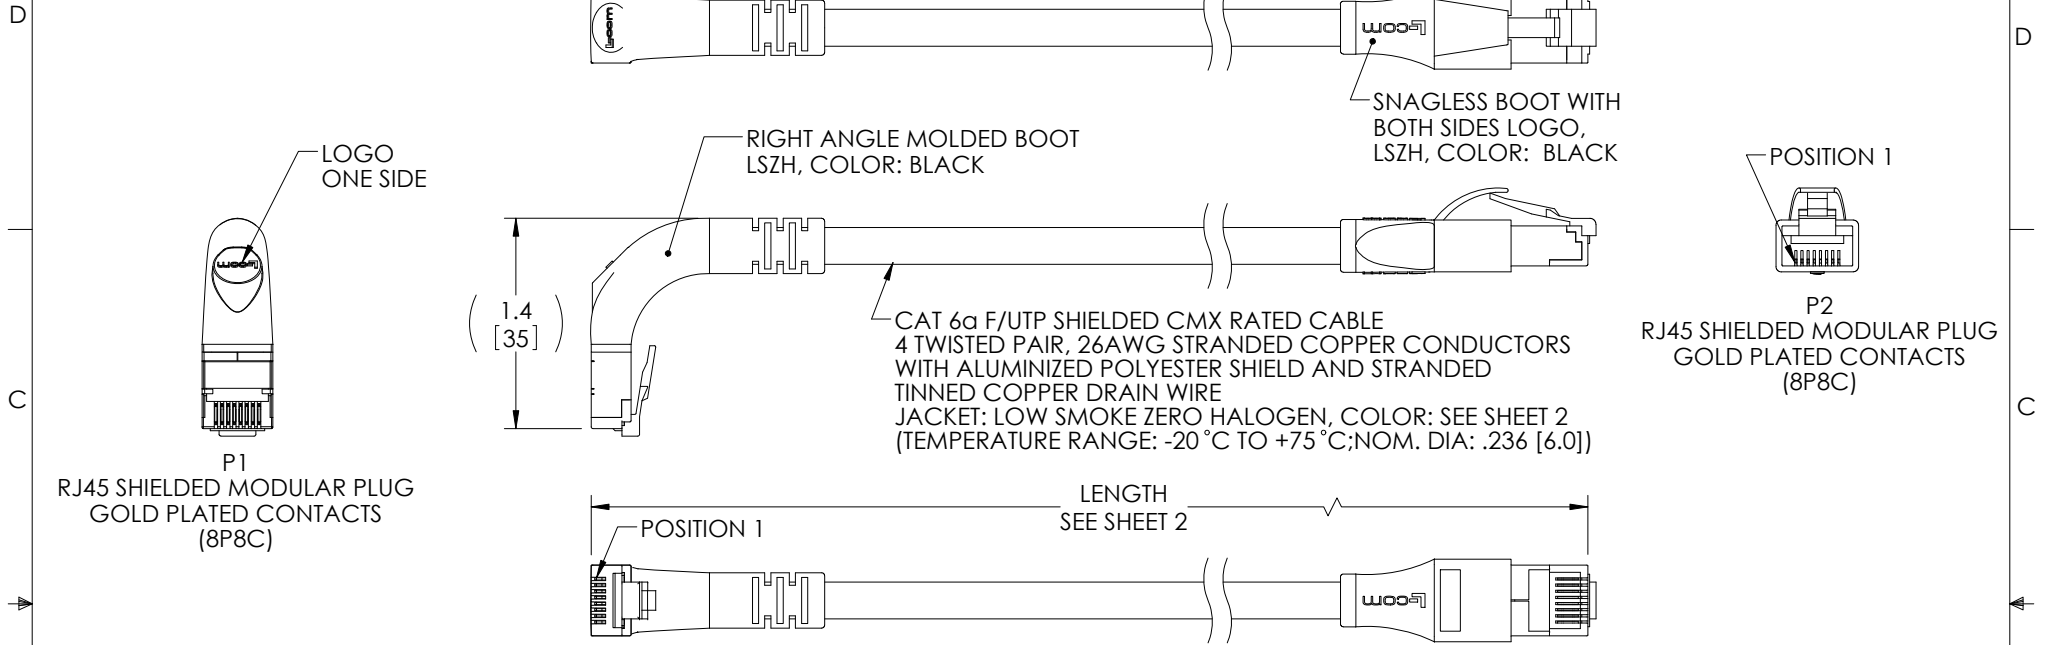

NOTES:

1. PLUG CONFORMS TO TIA-1096
2. CABLE ASSEMBLY SHALL BE TESTED FOR CONTINUITY.
3. CABLE ASSEMBLY SHALL BE INDIVIDUALLY PACKAGED IN ACCORDANCE WITH L-COM SPECIFICATION PS-0031.

LSZH CABLE CHARACTERISTICS:
 FLAME RATING: IEC 60332-1
 CORROSIVE GAS: IEC 60754
 SMOKE EMISSION: IEC 61034

UNLESS OTHERWISE SPECIFIED, DIMENSIONS ARE IN INCHES [mm] OVERALL CABLE LENGTH TOLERANCE: ≤12 [305] = +1 [25] / -0 >12 [305] ≤60 [1524] = +2 [51] / -0 >60 [1524] ≤120 [3048] = +4 [102] / -0 >120 [3048] ≤300 [7620] = +6 [152] / -0 >300 [7620] = +5% / -0 ALL OTHER DIMENSIONAL TOLERANCES: .X = ± .2 [5] FRACTIONS ± 1/32 .XX = ± .02 [.5] ANGLES ± 1° .XXX = ± .005 [.13]	APPROVALS	DATE	 50 High Street, West Mill, North Andover, MA 01845 USA. Phone: 1.800.341.5266 1.978.682.6936
	DRAWN BY BZHANG CHECKED BY GUTTADAURO APPROVED BY GUTTADAURO	10/05/2023 10/05/2023 10/05/2023	
THIRD-ANGLE PROJECTION 	CONFIGURATION DETAILS OF UNDIMENSIONED FEATURES MAY VARY COLOR VARIATIONS MAY OCCUR	PRODUCT DESCRIPTION C6A LSZH F/UTP STR-DWN	SCALE: NONE CAD FILE: TRD695ASZRA1.SLDDRW SHEET 1 OF 2
	SIZE A	CAGE CODE 43321	ITEM NO. TRD695ASZRA1
			REV. A