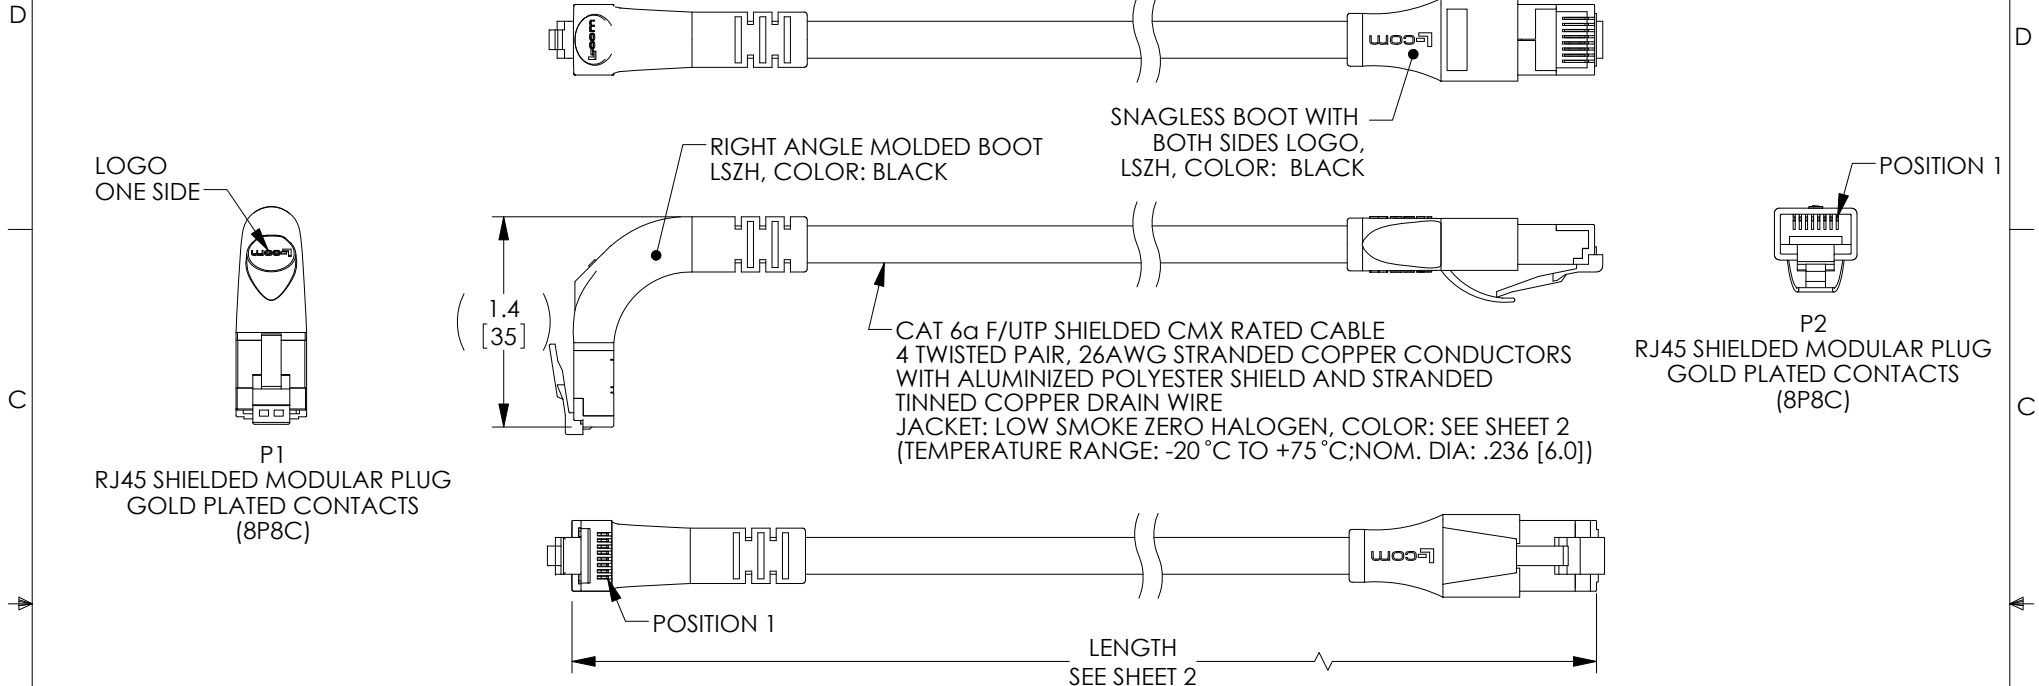

**NOTES:**

1. PLUG CONFORMS TO TIA-1096
2. CABLE ASSEMBLY SHALL BE TESTED FOR CONTINUITY.
3. CABLE ASSEMBLY SHALL BE INDIVIDUALLY PACKAGED IN ACCORDANCE WITH L-COM SPECIFICATION PS-0031.

**LSZH CABLE CHARACTERISTICS:**  
 FLAME RATING: IEC 60332-1  
 CORROSIVE GAS: IEC 60754  
 SMOKE EMISSION: IEC 61034

UNLESS OTHERWISE SPECIFIED, DIMENSIONS ARE IN INCHES [mm] OVERALL CABLE LENGTH TOLERANCE: ≤12 [305] = +1 [25] / -0 >12 [305] ≤60 [1524] = +2 [51] / -0 >60 [1524] ≤120 [3048] = +4 [102] / -0 >120 [3048] ≤300 [7620] = +6 [152] / -0 >300 [7620] = +5% / -0 ALL OTHER DIMENSIONAL TOLERANCES: .X = ± .2 [5]   FRACTIONS ± 1/32 .XX = ± .02 [.5]   ANGLES ± 1° .XXX = ± .005 [.13]	APPROVALS	DATE	 an INFINIT@ brand 50 High Street, West Mill, North Andover, MA 01845 USA. Phone: 1.800.341.5266 1.978.682.6936		
	DRAWN BY BZHANG	10/05/2023			
THIRD-ANGLE PROJECTION 	CHECKED BY GUTTADAURO	10/05/2023	CATEGORY <b>TELECOM/MODULAR</b> PRODUCT DESCRIPTION <b>C6A LSZH F/UTP STR-UP</b>		
	APPROVED BY GUTTADAURO	10/05/2023			
CONFIGURATION DETAILS OF UNDIMENSIONED FEATURES MAY VARY	COLOR VARIATIONS MAY OCCUR	SIZE <b>A</b>	CAGE CODE <b>43321</b>	ITEM NO. <b>TRD695ASZRA2</b>	REV. <b>A</b>
		SCALE: NONE	CAD FILE: TRD695ASZRA2.SLDDRW		SHEET 1 OF 2