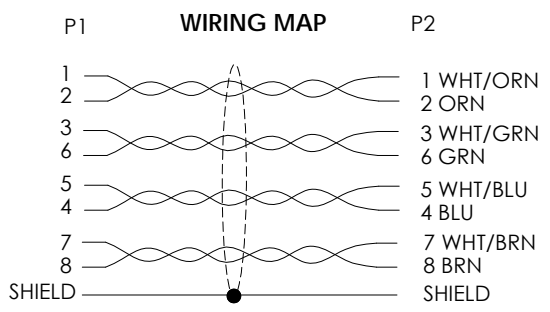

**NOTES:**

1. PLUG CONFORMS TO TIA-1096
2. CABLE ASSEMBLY SHALL BE TESTED FOR CONTINUITY.
3. CABLE ASSEMBLY SHALL BE INDIVIDUALLY PACKAGED IN ACCORDANCE WITH L-COM SPECIFICATION PS-0031.

**LSZH CABLE CHARACTERISTICS:**  
 FLAME RATING: IEC 60332-1  
 CORROSIVE GAS: IEC 60754  
 SMOKE EMISSION: IEC 61034

UNLESS OTHERWISE SPECIFIED, DIMENSIONS ARE IN INCHES [mm] OVERALL CABLE LENGTH TOLERANCE: ≤12 [305] = +1 [25] / -0 >12 [305] ≤60 [1524] = +2 [51] / -0 >60 [1524] ≤120 [3048] = +4 [102] / -0 >120 [3048] ≤300 [7620] = +6 [152] / -0 >300 [7620] = +5% / -0 ALL OTHER DIMENSIONAL TOLERANCES: .X = ± .2 [5]   FRACTIONS ± 1/32 .XX = ± .02 [.5]   ANGLES ± 1° .XXX = ± .005 [.13]	APPROVALS	DATE	 an INFINIT@ brand 50 High Street, West Mill, North Andover, MA 01845 USA. Phone: 1.800.341.5266 1.978.682.6936		
	DRAWN BY BZHANG	10/05/2023			
THIRD-ANGLE PROJECTION 	CHECKED BY GUTTADAURO	10/05/2023	CATEGORY <b>TELECOM/MODULAR</b> PRODUCT DESCRIPTION <b>C6A LSZH F/UTP STR-UP</b>		
	APPROVED BY GUTTADAURO	10/05/2023			
CONFIGURATION DETAILS OF UNDIMENSIONED FEATURES MAY VARY	COLOR VARIATIONS MAY OCCUR	SIZE <b>A</b>	CAGE CODE <b>43321</b>	ITEM NO. <b>TRD695ASZRA2</b>	REV. <b>A</b>
		SCALE: NONE	CAD FILE: TRD695ASZRA2.SLDDRW		SHEET 1 OF 2