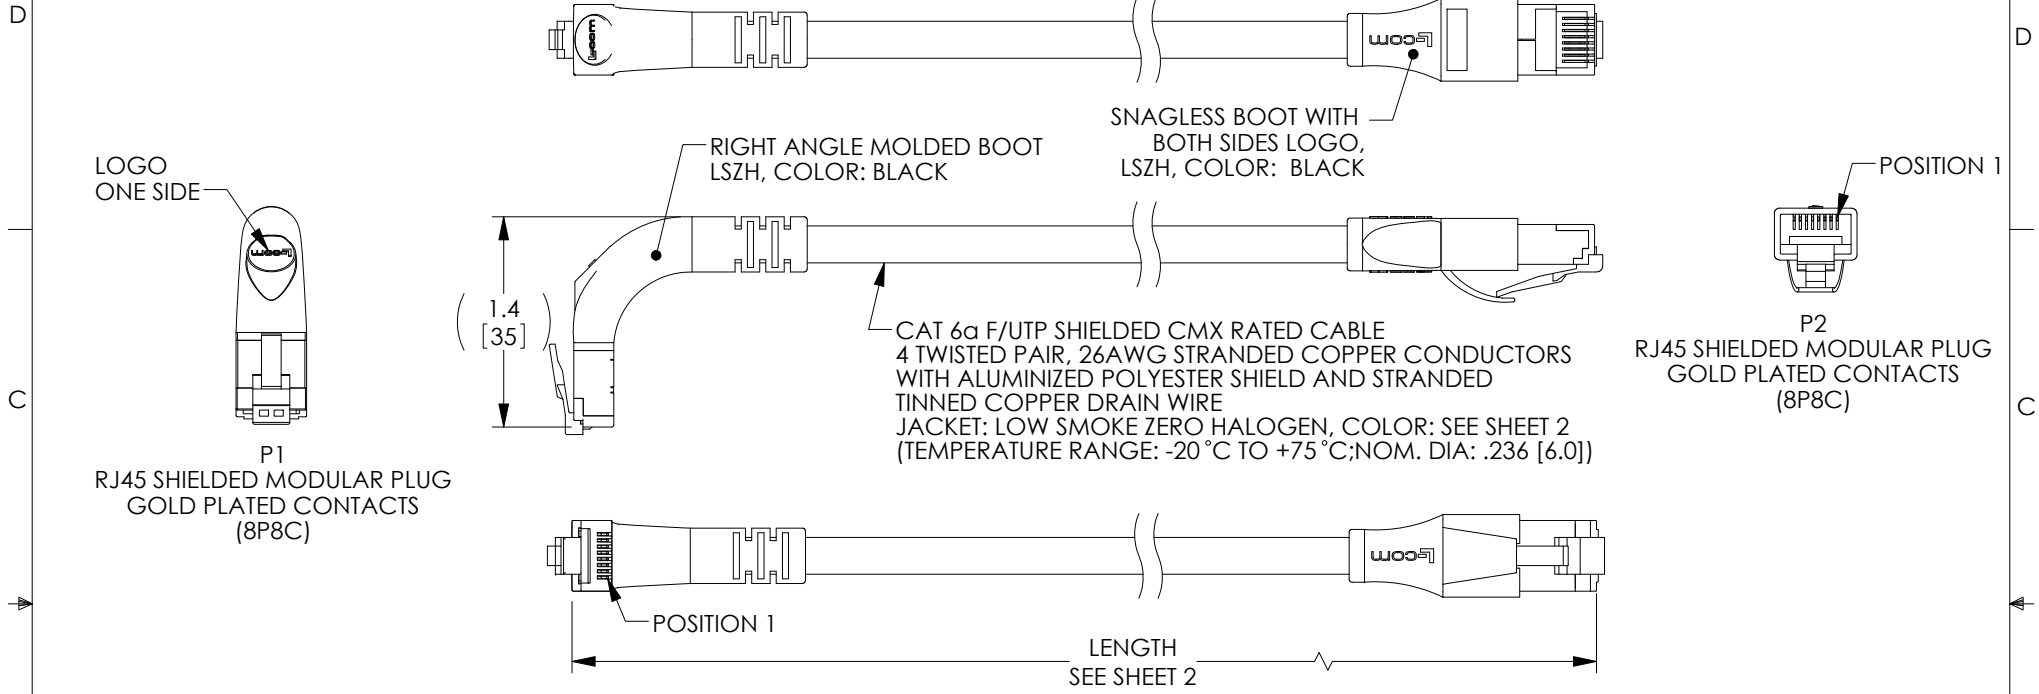

**NOTES:**

1. PLUG CONFORMS TO TIA-1096
2. CABLE ASSEMBLY SHALL BE TESTED FOR CONTINUITY.
3. CABLE ASSEMBLY SHALL BE INDIVIDUALLY PACKAGED IN ACCORDANCE WITH L-COM SPECIFICATION PS-0031.

**LSZH CABLE CHARACTERISTICS:**  
 FLAME RATING: IEC 60332-1  
 CORROSIVE GAS: IEC 60754  
 SMOKE EMISSION: IEC 61034

THE INFORMATION CONTAINED IN THIS DRAWING IS THE SOLE PROPERTY OF L-COM, INC. ANY REPRODUCTION IN PART OR WHOLE WITHOUT THE WRITTEN PERMISSION OF L-COM, INC. IS PROHIBITED.

PART NUMBER	COLOR	LENGTH FEET [METERS]	PART NUMBER	COLOR	LENGTH FEET [METERS]	PART NUMBER	COLOR	LENGTH FEET [METERS]
TRD695ASZRA2BLK-1	BLACK	1.0 [0.30]	TRD695ASZRA2RED-1	RED	1.0 [0.30]	TRD695ASZRA2GRY-1	GRAY	1.0 [0.30]
TRD695ASZRA2BLK-2	BLACK	2.0 [0.61]	TRD695ASZRA2RED-2	RED	2.0 [0.61]	TRD695ASZRA2GRY-2	GRAY	2.0 [0.61]
TRD695ASZRA2BLK-3	BLACK	3.0 [0.91]	TRD695ASZRA2RED-3	RED	3.0 [0.91]	TRD695ASZRA2GRY-3	GRAY	3.0 [0.91]
TRD695ASZRA2BLK-5	BLACK	5.0 [1.52]	TRD695ASZRA2RED-5	RED	5.0 [1.52]	TRD695ASZRA2GRY-5	GRAY	5.0 [1.52]
TRD695ASZRA2BLK-7	BLACK	7.0 [2.13]	TRD695ASZRA2RED-7	RED	7.0 [2.13]	TRD695ASZRA2GRY-7	GRAY	7.0 [2.13]
TRD695ASZRA2BLK-10	BLACK	10.0 [3.05]	TRD695ASZRA2RED-10	RED	10.0 [3.05]	TRD695ASZRA2GRY-10	GRAY	10.0 [3.05]
TRD695ASZRA2BLK-15	BLACK	15.0 [4.57]	TRD695ASZRA2RED-15	RED	15.0 [4.57]	TRD695ASZRA2GRY-15	GRAY	15.0 [4.57]
TRD695ASZRA2BLK-20	BLACK	20.0 [6.10]	TRD695ASZRA2RED-20	RED	20.0 [6.10]	TRD695ASZRA2GRY-20	GRAY	20.0 [6.10]