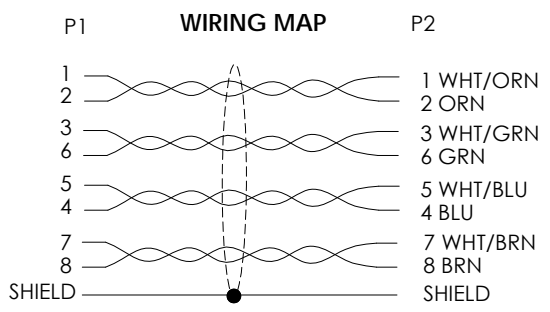

**NOTES:**

1. PLUG CONFORMS TO TIA-1096
2. CABLE ASSEMBLY SHALL BE TESTED FOR CONTINUITY.
3. CABLE ASSEMBLY SHALL BE INDIVIDUALLY PACKAGED IN ACCORDANCE WITH L-COM SPECIFICATION PS-0031.

**LSZH CABLE CHARACTERISTICS:**  
 FLAME RATING: IEC 60332-1  
 CORROSIVE GAS: IEC 60754  
 SMOKE EMISSION: IEC 61034

THE INFORMATION CONTAINED IN THIS DRAWING IS THE SOLE PROPERTY OF L-COM, INC. ANY REPRODUCTION IN PART OR WHOLE WITHOUT THE WRITTEN PERMISSION OF L-COM, INC. IS PROHIBITED.

PART NUMBER	COLOR	LENGTH FEET [METERS]	PART NUMBER	COLOR	LENGTH FEET [METERS]	PART NUMBER	COLOR	LENGTH FEET [METERS]
TRD695ASZRA2BLK-1	BLACK	1.0 [0.30]	TRD695ASZRA2RED-1	RED	1.0 [0.30]	TRD695ASZRA2GRY-1	GRAY	1.0 [0.30]
TRD695ASZRA2BLK-2	BLACK	2.0 [0.61]	TRD695ASZRA2RED-2	RED	2.0 [0.61]	TRD695ASZRA2GRY-2	GRAY	2.0 [0.61]
TRD695ASZRA2BLK-3	BLACK	3.0 [0.91]	TRD695ASZRA2RED-3	RED	3.0 [0.91]	TRD695ASZRA2GRY-3	GRAY	3.0 [0.91]
TRD695ASZRA2BLK-5	BLACK	5.0 [1.52]	TRD695ASZRA2RED-5	RED	5.0 [1.52]	TRD695ASZRA2GRY-5	GRAY	5.0 [1.52]
TRD695ASZRA2BLK-7	BLACK	7.0 [2.13]	TRD695ASZRA2RED-7	RED	7.0 [2.13]	TRD695ASZRA2GRY-7	GRAY	7.0 [2.13]
TRD695ASZRA2BLK-10	BLACK	10.0 [3.05]	TRD695ASZRA2RED-10	RED	10.0 [3.05]	TRD695ASZRA2GRY-10	GRAY	10.0 [3.05]
TRD695ASZRA2BLK-15	BLACK	15.0 [4.57]	TRD695ASZRA2RED-15	RED	15.0 [4.57]	TRD695ASZRA2GRY-15	GRAY	15.0 [4.57]
TRD695ASZRA2BLK-20	BLACK	20.0 [6.10]	TRD695ASZRA2RED-20	RED	20.0 [6.10]	TRD695ASZRA2GRY-20	GRAY	20.0 [6.10]