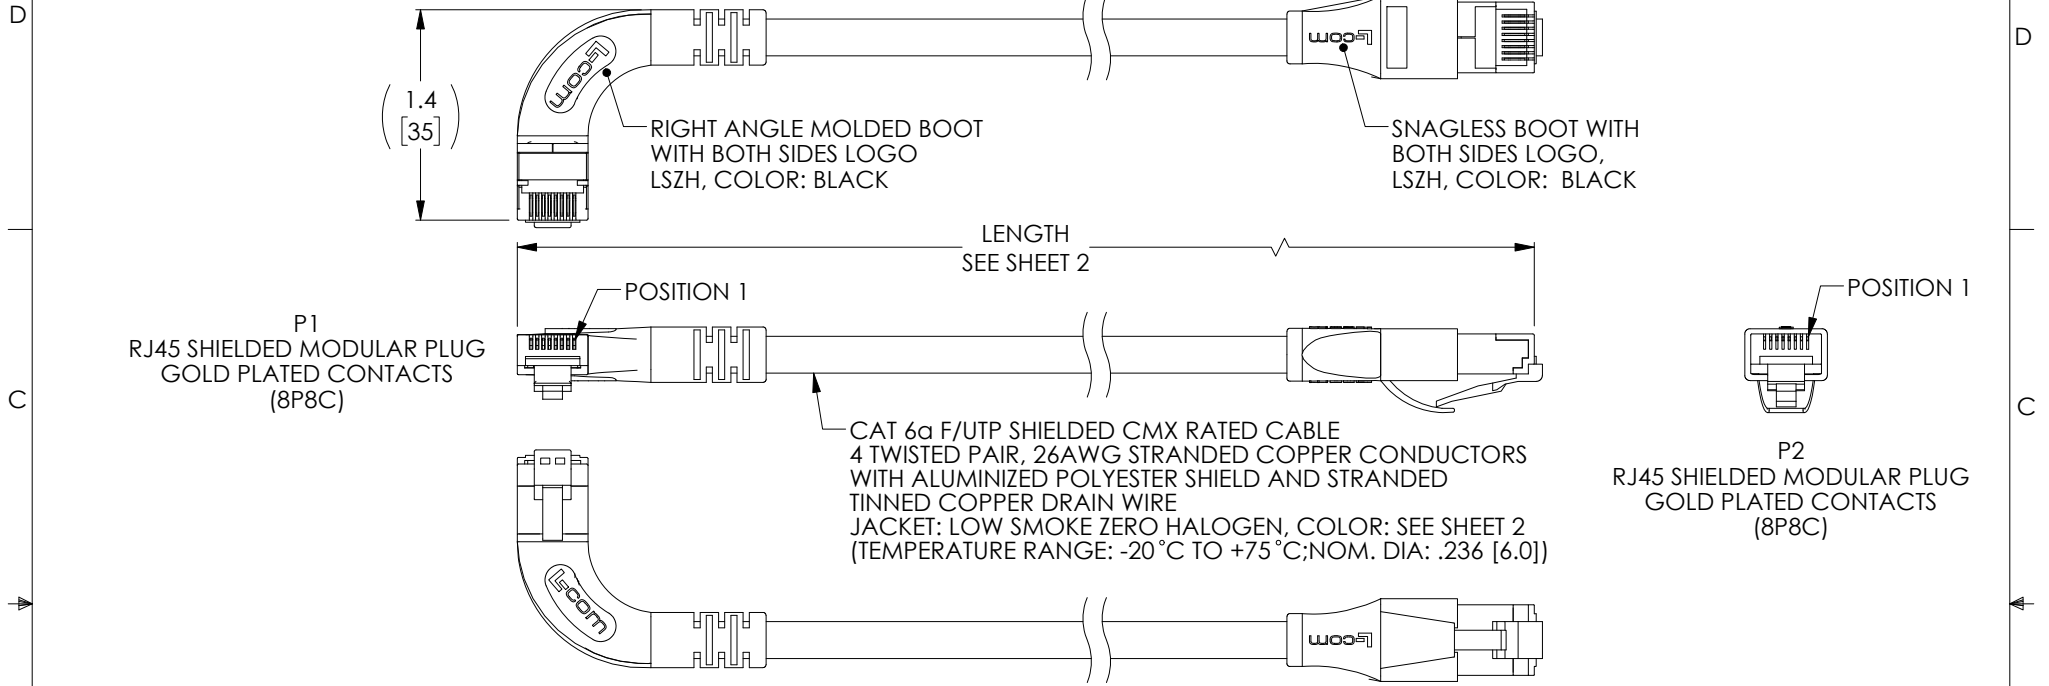

**NOTES:**

1. PLUG CONFORMS TO TIA-1096
2. CABLE ASSEMBLY SHALL BE TESTED FOR CONTINUITY.
3. CABLE ASSEMBLY SHALL BE INDIVIDUALLY PACKAGED IN ACCORDANCE WITH L-COM SPECIFICATION PS-0031.

**LSZH CABLE CHARACTERISTICS:**

FLAME RATING: IEC 60332-1  
CORROSIVE GAS: IEC 60754  
SMOKE EMISSION: IEC 61034

UNLESS OTHERWISE SPECIFIED, DIMENSIONS ARE IN INCHES [mm] OVERALL CABLE LENGTH TOLERANCE: ≤12 [305] = +1 [25] / -0 >12 [305] ≤60 [1524] = +2 [51] / -0 >60 [1524] ≤120 [3048] = +4 [102] / -0 >120 [3048] ≤300 [7620] = +6 [152] / -0 >300 [7620] = +5% / -0 ALL OTHER DIMENSIONAL TOLERANCES: .X = ± .2 [5]   FRACTIONS ± 1/32 .XX = ± .02 [.5]   ANGLES ± 1° .XXX = ± .005 [.13]	APPROVALS BZHANG CHECKED BY GUTTADAURO APPROVED BY GUTTADAURO	DATE 10/05/2023 10/05/2023 10/05/2023	 an INFINIT® brand 50 High Street, West Mill, North Andover, MA 01845 USA. Phone: 1.800.341.5266 1.978.682.6936
	CONFIGURATION DETAILS OF UNDIMENSIONED FEATURES MAY VARY		
THIRD-ANGLE PROJECTION 	COLOR VARIATIONS MAY OCCUR	PRODUCT DESCRIPTION <b>C6A LSZH F/UTP STR-LFT</b>	SCALE: NONE CAD FILE: TRD695ASZRA6.SLDDRW
SIZE <b>A</b>		CAGE CODE <b>43321</b>	ITEM NO. <b>TRD695ASZRA6</b>
		SHEET 1 OF 2	REV. <b>A</b>