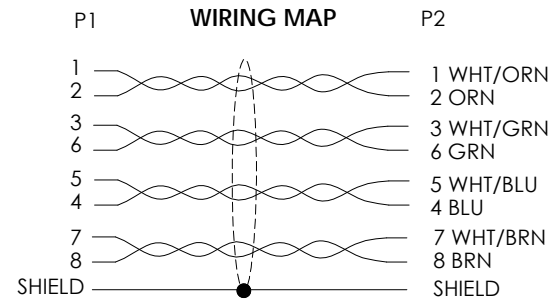

**NOTES:**

1. PLUG CONFORMS TO TIA-1096
2. CABLE ASSEMBLY SHALL BE TESTED FOR CONTINUITY.
3. CABLE ASSEMBLY SHALL BE INDIVIDUALLY PACKAGED IN ACCORDANCE WITH L-COM SPECIFICATION PS-0031.

**LSZH CABLE CHARACTERISTICS:**

FLAME RATING: IEC 60332-1  
CORROSIVE GAS: IEC 60754  
SMOKE EMISSION: IEC 61034

UNLESS OTHERWISE SPECIFIED, DIMENSIONS ARE IN INCHES [mm] OVERALL CABLE LENGTH TOLERANCE: ≤12 [305] = +1 [25] / -0 >12 [305] ≤60 [1524] = +2 [51] / -0 >60 [1524] ≤120 [3048] = +4 [102] / -0 >120 [3048] ≤300 [7620] = +6 [152] / -0 >300 [7620] = +5% / -0 ALL OTHER DIMENSIONAL TOLERANCES: .X = ± .2 [5]   FRACTIONS ± 1/32 .XX = ± .02 [.5]   ANGLES ± 1° .XXX = ± .005 [.13]	APPROVALS BZHANG CHECKED BY GUTTADAURO APPROVED BY GUTTADAURO	DATE 10/05/2023 10/05/2023 10/05/2023	 an INFINIT® brand 50 High Street, West Mill, North Andover, MA 01845 USA. Phone: 1.800.341.5266 1.978.682.6936
	CONFIGURATION DETAILS OF UNDIMENSIONED FEATURES MAY VARY		
THIRD-ANGLE PROJECTION 	COLOR VARIATIONS MAY OCCUR	PRODUCT DESCRIPTION <b>C6A LSZH F/UTP STR-LFT</b>	SCALE: NONE CAD FILE: TRD695ASZRA6.SLDDRW
SIZE <b>A</b>		CAGE CODE <b>43321</b>	ITEM NO. <b>TRD695ASZRA6</b>
		SHEET 1 OF 2	REV. <b>A</b>