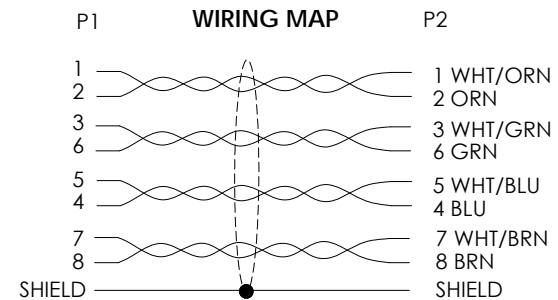

- NOTES:**
1. PLUG CONFORMS TO TIA-1096
  2. CABLE ASSEMBLY SHALL BE TESTED FOR CONTINUITY.
  3. CABLE ASSEMBLY SHALL BE INDIVIDUALLY PACKAGED IN ACCORDANCE WITH L-COM SPECIFICATION PS-0031.

**LSZH CABLE CHARACTERISTICS:**  
 FLAME RATING: IEC 60332-1  
 CORROSIVE GAS: IEC 60754  
 SMOKE EMISSION: IEC 61034

THE INFORMATION CONTAINED IN THIS DRAWING IS THE SOLE PROPERTY OF L-COM, INC. ANY REPRODUCTION IN PART OR WHOLE WITHOUT THE WRITTEN PERMISSION OF L-COM, INC. IS PROHIBITED.

PART NUMBER	COLOR	LENGTH FEET [METERS]	PART NUMBER	COLOR	LENGTH FEET [METERS]	PART NUMBER	COLOR	LENGTH FEET [METERS]
TRD695ASZRA7BLK-1	BLACK	1.0 [0.30]	TRD695ASZRA7RED-1	RED	1.0 [0.30]	TRD695ASZRA7GRY-1	GRAY	1.0 [0.30]
TRD695ASZRA7BLK-2	BLACK	2.0 [0.61]	TRD695ASZRA7RED-2	RED	2.0 [0.61]	TRD695ASZRA7GRY-2	GRAY	2.0 [0.61]
TRD695ASZRA7BLK-3	BLACK	3.0 [0.91]	TRD695ASZRA7RED-3	RED	3.0 [0.91]	TRD695ASZRA7GRY-3	GRAY	3.0 [0.91]
TRD695ASZRA7BLK-5	BLACK	5.0 [1.52]	TRD695ASZRA7RED-5	RED	5.0 [1.52]	TRD695ASZRA7GRY-5	GRAY	5.0 [1.52]
TRD695ASZRA71BLK-7	BLACK	7.0 [2.13]	TRD695ASZRA7RED-7	RED	7.0 [2.13]	TRD695ASZRA7GRY-7	GRAY	7.0 [2.13]
TRD695ASZRA7BLK-10	BLACK	10.0 [3.05]	TRD695ASZRA7RED-10	RED	10.0 [3.05]	TRD695ASZRA7GRY-10	GRAY	10.0 [3.05]
TRD695ASZRA7BLK-15	BLACK	15.0 [4.57]	TRD695ASZRA7RED-15	RED	15.0 [4.57]	TRD695ASZRA7GRY-15	GRAY	15.0 [4.57]
TRD695ASZRA7BLK-20	BLACK	20.0 [6.10]	TRD695ASZRA7RED-20	RED	20.0 [6.10]	TRD695ASZRA7GRY-20	GRAY	20.0 [6.10]