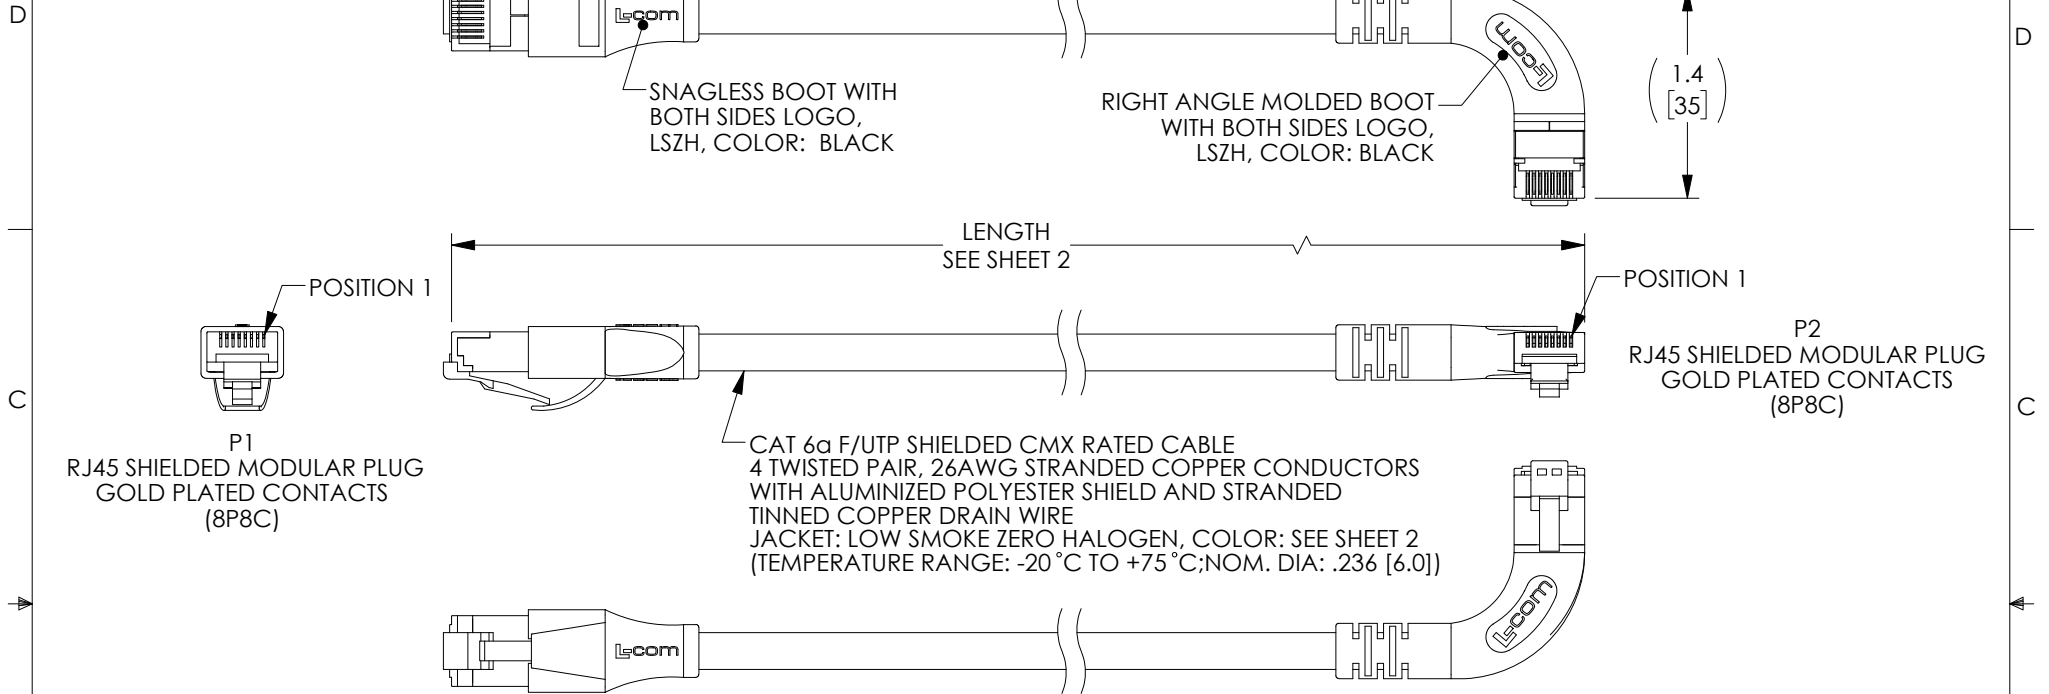

- NOTES:**
1. PLUG CONFORMS TO TIA-1096
  2. CABLE ASSEMBLY SHALL BE TESTED FOR CONTINUITY.
  3. CABLE ASSEMBLY SHALL BE INDIVIDUALLY PACKAGED IN ACCORDANCE WITH L-COM SPECIFICATION PS-0031.

**LSZH CABLE CHARACTERISTICS:**  
 FLAME RATING: IEC 60332-1  
 CORROSIVE GAS: IEC 60754  
 SMOKE EMISSION: IEC 61034

UNLESS OTHERWISE SPECIFIED, DIMENSIONS ARE IN INCHES [mm]	APPROVALS	DATE	 50 High Street, West Mill, North Andover, MA 01845 USA. Phone: 1.800.341.5266 1.978.682.6936
	DRAWN BY BZHANG	10/05/2023	
OVERALL CABLE LENGTH TOLERANCE: ≤12 [305] = +1 [25] / -0 >12 [305] ≤60 [1524] = +2 [51] / -0 >60 [1524] ≤120 [3048] = +4 [102] / -0 >120 [3048] ≤300 [7620] = +6 [152] / -0 >300 [7620] = +5% / -0	CHECKED BY GUTTADAURO	10/05/2023	CATEGORY <b>TELECOM/MODULAR</b>
ALL OTHER DIMENSIONAL TOLERANCES: .X = ± .2 [5]   FRACTIONS ± 1/32 .XX = ± .02 [.5]   ANGLES ± 1° .XXX = ± .005 [.13]	APPROVED BY GUTTADAURO	10/05/2023	
THIRD-ANGLE PROJECTION 	CONFIGURATION DETAILS OF UNDIMENSIONED FEATURES MAY VARY	COLOR VARIATIONS MAY OCCUR	SIZE <b>A</b>   CAGE CODE <b>43321</b>   ITEM NO. <b>TRD695ASZRA7</b>   REV. <b>A</b> SCALE: NONE   CAD FILE: TRD695ASZRA7.SLDDRW   SHEET 1 OF 2