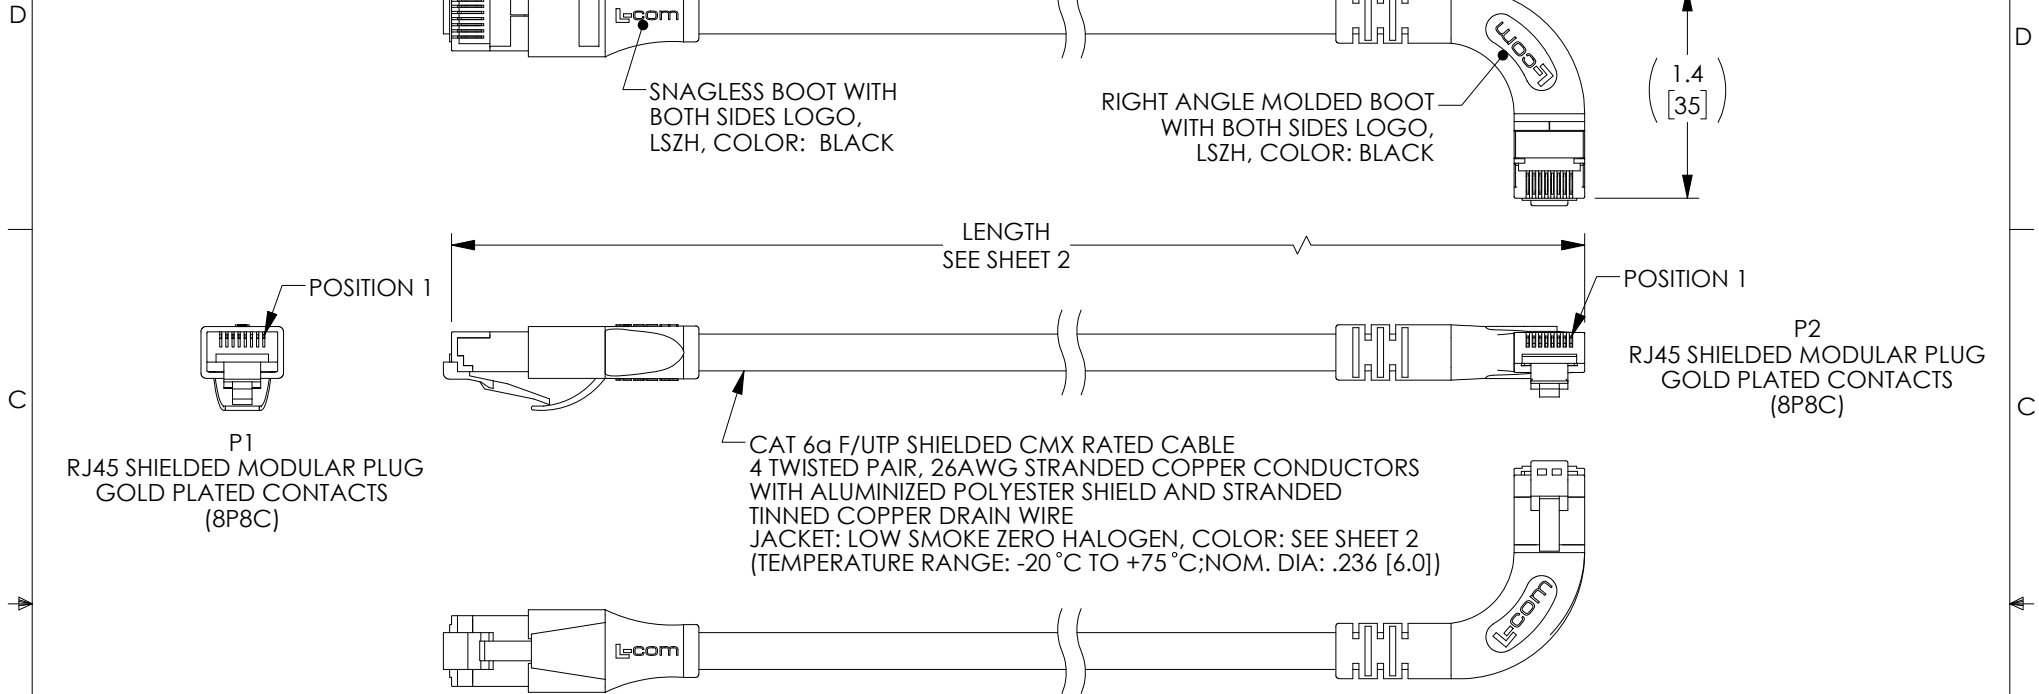

NOTES:

1. PLUG CONFORMS TO TIA-1096
2. CABLE ASSEMBLY SHALL BE TESTED FOR CONTINUITY.
3. CABLE ASSEMBLY SHALL BE INDIVIDUALLY PACKAGED IN ACCORDANCE WITH L-COM SPECIFICATION PS-0031.

LSZH CABLE CHARACTERISTICS:
 FLAME RATING: IEC 60332-1
 CORROSIVE GAS: IEC 60754
 SMOKE EMISSION: IEC 61034

UNLESS OTHERWISE SPECIFIED, DIMENSIONS ARE IN INCHES [mm]	APPROVALS	DATE	 50 High Street, West Mill, North Andover, MA 01845 USA. Phone: 1.800.341.5266 1.978.682.6936
	DRAWN BY BZHANG	10/05/2023	
OVERALL CABLE LENGTH TOLERANCE: ≤12 [305] = +1 [25] / -0 >12 [305] ≤60 [1524] = +2 [51] / -0 >60 [1524] ≤120 [3048] = +4 [102] / -0 >120 [3048] ≤300 [7620] = +6 [152] / -0 >300 [7620] = +5% / -0	CHECKED BY GUTTADAURO	10/05/2023	CATEGORY TELECOM/MODULAR
ALL OTHER DIMENSIONAL TOLERANCES: .X = ± .2 [5] FRACTIONS ± 1/32 .XX = ± .02 [.5] ANGLES ± 1° .XXX = ± .005 [.13]	APPROVED BY GUTTADAURO	10/05/2023	
THIRD-ANGLE PROJECTION 	CONFIGURATION DETAILS OF UNDIMENSIONED FEATURES MAY VARY	COLOR VARIATIONS MAY OCCUR	SIZE A CAGE CODE 43321 ITEM NO. TRD695ASZRA7 REV. A
SCALE: NONE		CAD FILE: TRD695ASZRA7.SLDDRW	
			SHEET 1 OF 2