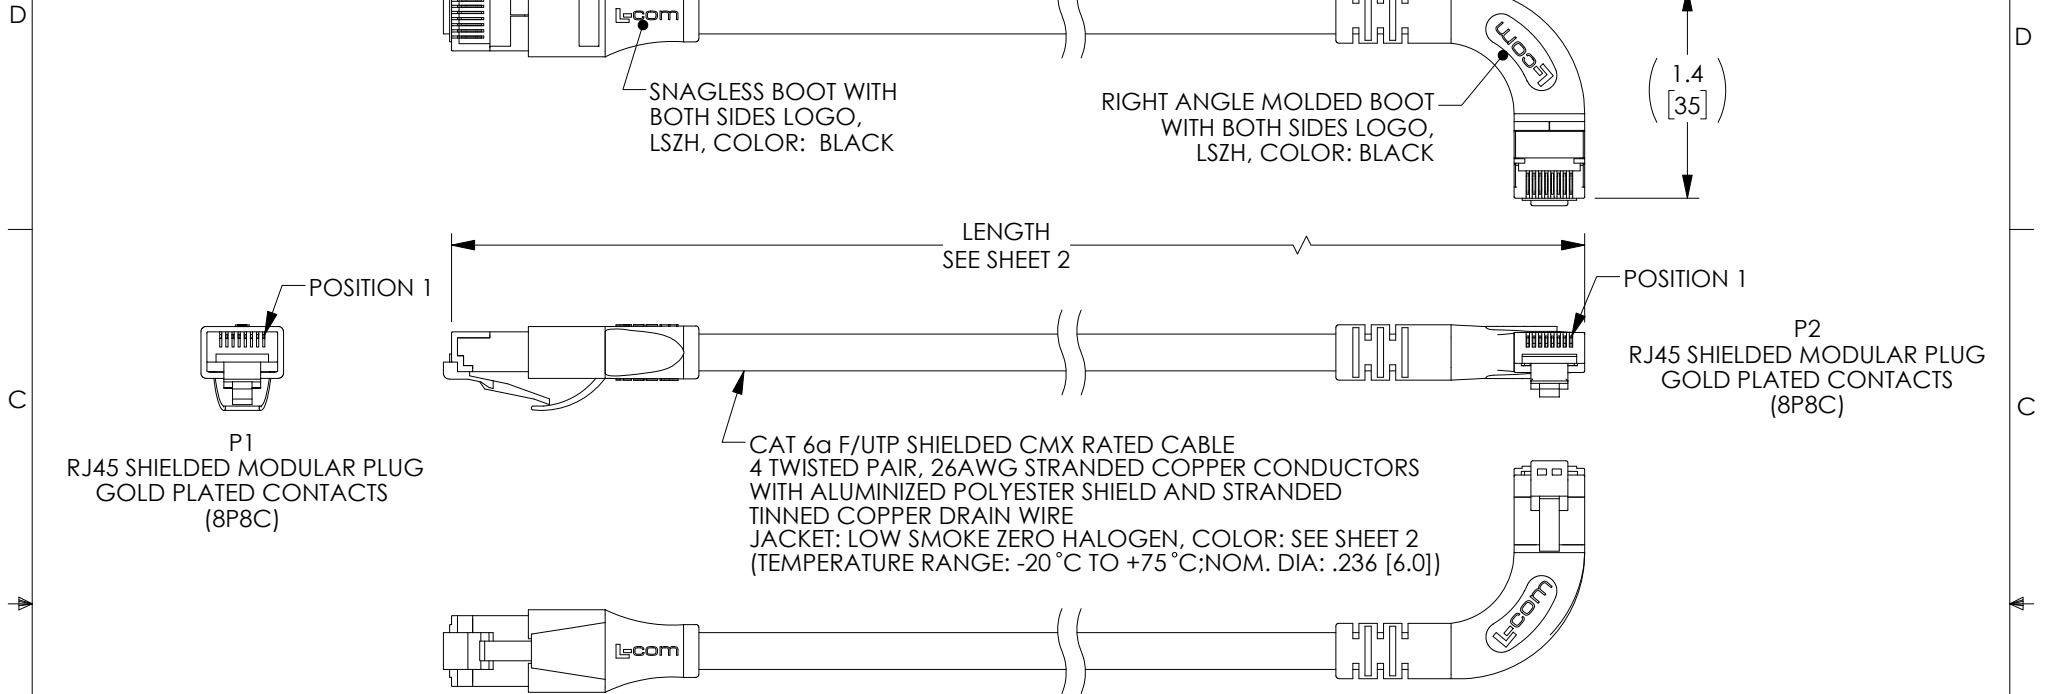

NOTES:

1. PLUG CONFORMS TO TIA-1096
2. CABLE ASSEMBLY SHALL BE TESTED FOR CONTINUITY.
3. CABLE ASSEMBLY SHALL BE INDIVIDUALLY PACKAGED IN ACCORDANCE WITH L-COM SPECIFICATION PS-0031.

LSZH CABLE CHARACTERISTICS:
 FLAME RATING: IEC 60332-1
 CORROSIVE GAS: IEC 60754
 SMOKE EMISSION: IEC 61034

UNLESS OTHERWISE SPECIFIED, DIMENSIONS ARE IN INCHES [mm]	APPROVALS	DATE	 50 High Street, West Mill, North Andover, MA 01845 USA. Phone: 1.800.341.5266 1.978.682.6936
	DRAWN BY BZHANG	10/05/2023	
OVERALL CABLE LENGTH TOLERANCE: ≤12 [305] = +1 [25] / -0 >12 [305] ≤60 [1524] = +2 [51] / -0 >60 [1524] ≤120 [3048] = +4 [102] / -0 >120 [3048] ≤300 [7620] = +6 [152] / -0 >300 [7620] = +5% / -0	CHECKED BY GUTTADAURO	10/05/2023	CATEGORY TELECOM/MODULAR
ALL OTHER DIMENSIONAL TOLERANCES: .X = ± .2 [5] FRACTIONS ± 1/32 .XX = ± .02 [.5] ANGLES ± 1° .XXX = ± .005 [.13]	APPROVED BY GUTTADAURO	10/05/2023	
THIRD-ANGLE PROJECTION 	CONFIGURATION DETAILS OF UNDIMENSIONED FEATURES MAY VARY	COLOR VARIATIONS MAY OCCUR	SIZE A CAGE CODE 43321 ITEM NO. TRD695ASZRA7 REV. A SCALE: NONE CAD FILE: TRD695ASZRA7.SLDDRW SHEET 1 OF 2