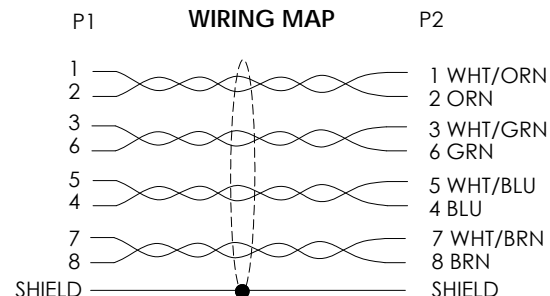

NOTES:

1. PLUG CONFORMS TO TIA-1096
2. CABLE ASSEMBLY SHALL BE TESTED FOR CONTINUITY.
3. CABLE ASSEMBLY SHALL BE INDIVIDUALLY PACKAGED IN ACCORDANCE WITH L-COM SPECIFICATION PS-0031.

LSZH CABLE CHARACTERISTICS:
 FLAME RATING: IEC 60332-1
 CORROSIVE GAS: IEC 60754
 SMOKE EMISSION: IEC 61034

THE INFORMATION CONTAINED IN THIS DRAWING IS THE SOLE PROPERTY OF L-COM, INC. ANY REPRODUCTION IN PART OR WHOLE WITHOUT THE WRITTEN PERMISSION OF L-COM, INC. IS PROHIBITED.

PART NUMBER	COLOR	LENGTH FEET [METERS]	PART NUMBER	COLOR	LENGTH FEET [METERS]	PART NUMBER	COLOR	LENGTH FEET [METERS]
TRD695ASZRA7BLK-1	BLACK	1.0 [0.30]	TRD695ASZRA7RED-1	RED	1.0 [0.30]	TRD695ASZRA7GRY-1	GRAY	1.0 [0.30]
TRD695ASZRA7BLK-2	BLACK	2.0 [0.61]	TRD695ASZRA7RED-2	RED	2.0 [0.61]	TRD695ASZRA7GRY-2	GRAY	2.0 [0.61]
TRD695ASZRA7BLK-3	BLACK	3.0 [0.91]	TRD695ASZRA7RED-3	RED	3.0 [0.91]	TRD695ASZRA7GRY-3	GRAY	3.0 [0.91]
TRD695ASZRA7BLK-5	BLACK	5.0 [1.52]	TRD695ASZRA7RED-5	RED	5.0 [1.52]	TRD695ASZRA7GRY-5	GRAY	5.0 [1.52]
TRD695ASZRA71BLK-7	BLACK	7.0 [2.13]	TRD695ASZRA7RED-7	RED	7.0 [2.13]	TRD695ASZRA7GRY-7	GRAY	7.0 [2.13]
TRD695ASZRA7BLK-10	BLACK	10.0 [3.05]	TRD695ASZRA7RED-10	RED	10.0 [3.05]	TRD695ASZRA7GRY-10	GRAY	10.0 [3.05]
TRD695ASZRA7BLK-15	BLACK	15.0 [4.57]	TRD695ASZRA7RED-15	RED	15.0 [4.57]	TRD695ASZRA7GRY-15	GRAY	15.0 [4.57]
TRD695ASZRA7BLK-20	BLACK	20.0 [6.10]	TRD695ASZRA7RED-20	RED	20.0 [6.10]	TRD695ASZRA7GRY-20	GRAY	20.0 [6.10]