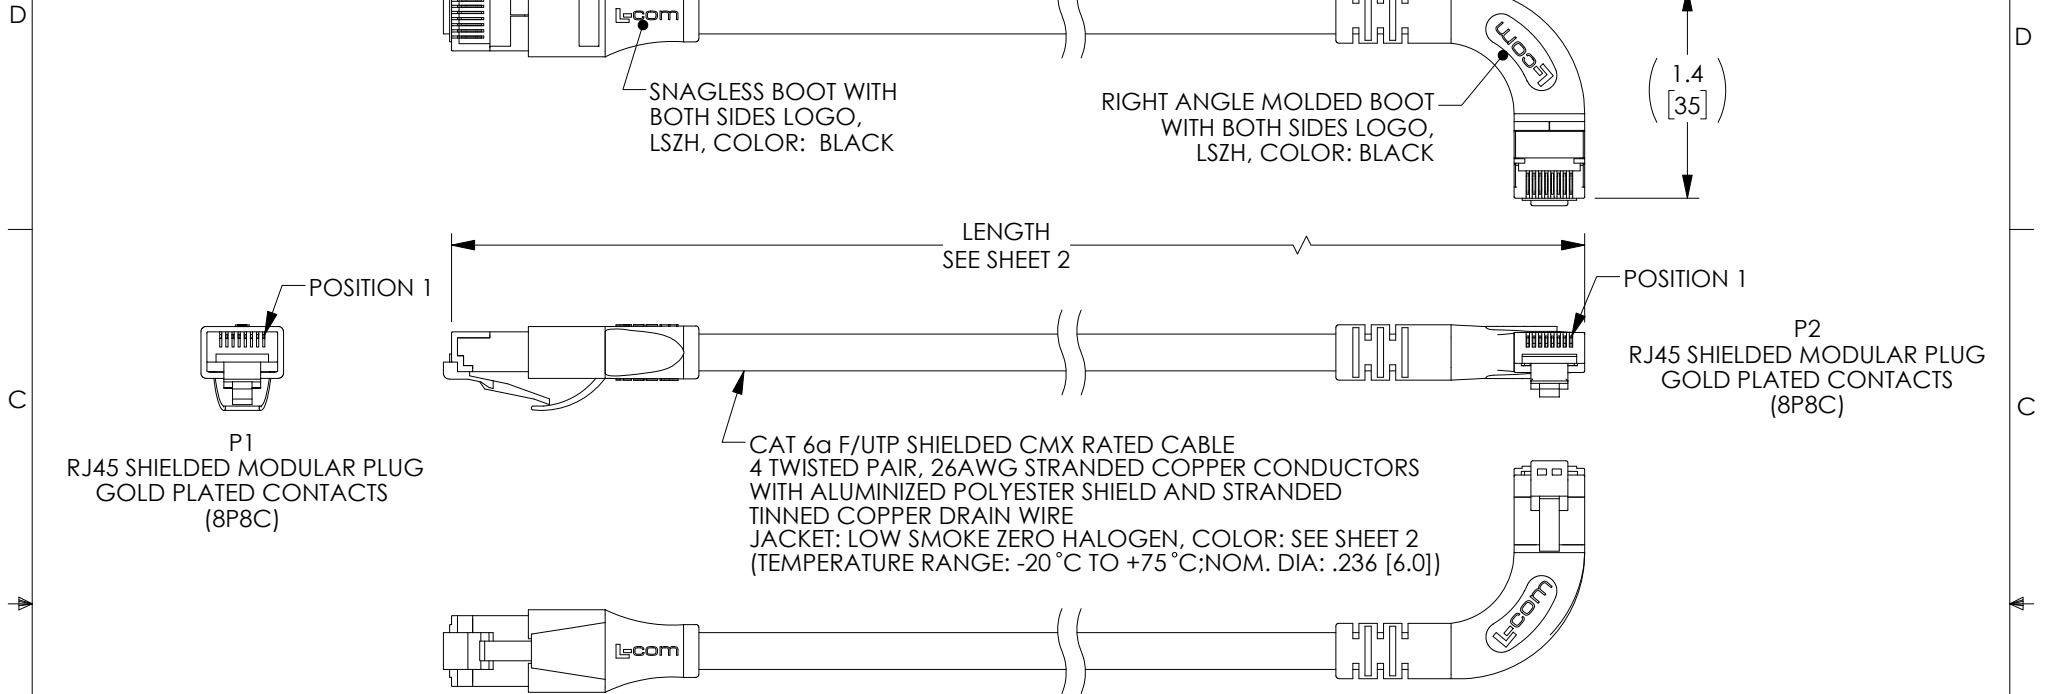

CAT 6a F/UTP SHIELDED CMX RATED CABLE
4 TWISTED PAIR, 26AWG STRANDED COPPER CONDUCTORS
WITH ALUMINIZED POLYESTER SHIELD AND STRANDED
TINNED COPPER DRAIN WIRE
JACKET: LOW SMOKE ZERO HALOGEN, COLOR: SEE SHEET 2
(TEMPERATURE RANGE: -20 °C TO +75 °C; NOM. DIA: .236 [6.0])

- NOTES:**
1. PLUG CONFORMS TO TIA-1096
 2. CABLE ASSEMBLY SHALL BE TESTED FOR CONTINUITY.
 3. CABLE ASSEMBLY SHALL BE INDIVIDUALLY PACKAGED IN ACCORDANCE WITH L-COM SPECIFICATION PS-0031.

LSZH CABLE CHARACTERISTICS:
FLAME RATING: IEC 60332-1
CORROSIVE GAS: IEC 60754
SMOKE EMISSION: IEC 61034

UNLESS OTHERWISE SPECIFIED, DIMENSIONS ARE IN INCHES [mm]	APPROVALS	DATE	 50 High Street, West Mill, North Andover, MA 01845 USA. Phone: 1.800.341.5266 1.978.682.6936
	OVERALL CABLE LENGTH TOLERANCE: ≤12 [305] = +1 [25] / -0 >12 [305] ≤60 [1524] = +2 [51] / -0 >60 [1524] ≤120 [3048] = +4 [102] / -0 >120 [3048] ≤300 [7620] = +6 [152] / -0 >300 [7620] = +5% / -0	DRAWN BY BZHANG	
ALL OTHER DIMENSIONAL TOLERANCES: .X = ± .2 [5] FRACTIONS ± 1/32 .XX = ± .02 [.5] ANGLES ± 1° .XXX = ± .005 [.13]	CHECKED BY GUTTADAURO	10/05/2023	CATEGORY TELECOM/MODULAR
	APPROVED BY GUTTADAURO	10/05/2023	
THIRD-ANGLE PROJECTION	CONFIGURATION DETAILS OF UNDIMENSIONED FEATURES MAY VARY	PRODUCT DESCRIPTION C6A LSZH F/UTP STR-RGT	
	COLOR VARIATIONS MAY OCCUR	SIZE A CAGE CODE 43321 ITEM NO. TRD695ASZRA7	REV. A
		SCALE: NONE CAD FILE: TRD695ASZRA7.SLDDRW	SHEET 1 OF 2