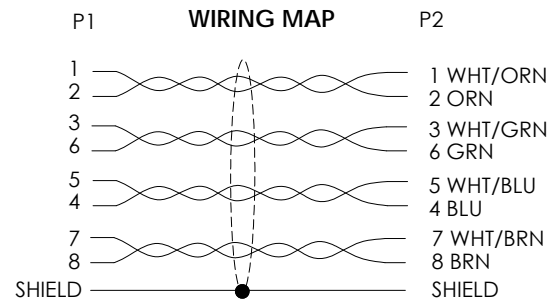

CAT 6a F/UTP SHIELDED CMX RATED CABLE
4 TWISTED PAIR, 26AWG STRANDED COPPER CONDUCTORS
WITH ALUMINIZED POLYESTER SHIELD AND STRANDED
TINNED COPPER DRAIN WIRE
JACKET: LOW SMOKE ZERO HALOGEN, COLOR: SEE SHEET 2
(TEMPERATURE RANGE: -20 °C TO +75 °C; NOM. DIA: .236 [6.0])

- NOTES:**
1. PLUG CONFORMS TO TIA-1096
 2. CABLE ASSEMBLY SHALL BE TESTED FOR CONTINUITY.
 3. CABLE ASSEMBLY SHALL BE INDIVIDUALLY PACKAGED IN ACCORDANCE WITH L-COM SPECIFICATION PS-0031.

LSZH CABLE CHARACTERISTICS:
FLAME RATING: IEC 60332-1
CORROSIVE GAS: IEC 60754
SMOKE EMISSION: IEC 61034