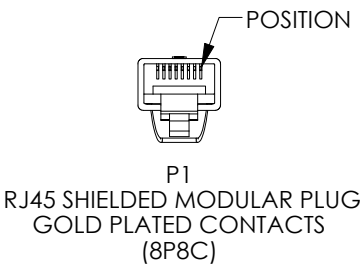

CAT 6a F/UTP SHIELDED CMX RATED CABLE
4 TWISTED PAIR, 26AWG STRANDED COPPER CONDUCTORS
WITH ALUMINIZED POLYESTER SHIELD AND STRANDED
TINNED COPPER DRAIN WIRE
JACKET: LOW SMOKE ZERO HALOGEN, COLOR: SEE SHEET 2
(TEMPERATURE RANGE: -20 °C TO +75 °C; NOM. DIA: .236 [6.0])

- NOTES:**
1. PLUG CONFORMS TO TIA-1096
 2. CABLE ASSEMBLY SHALL BE TESTED FOR CONTINUITY.
 3. CABLE ASSEMBLY SHALL BE INDIVIDUALLY PACKAGED IN ACCORDANCE WITH L-COM SPECIFICATION PS-0031.

LSZH CABLE CHARACTERISTICS:
FLAME RATING: IEC 60332-1
CORROSIVE GAS: IEC 60754
SMOKE EMISSION: IEC 61034

UNLESS OTHERWISE SPECIFIED, DIMENSIONS ARE IN INCHES [mm]	APPROVALS	DATE	 50 High Street, West Mill, North Andover, MA 01845 USA. Phone: 1.800.341.5266 1.978.682.6936
	OVERALL CABLE LENGTH TOLERANCE: ≤12 [305] = +1 [25] / -0 >12 [305] ≤60 [1524] = +2 [51] / -0 >60 [1524] ≤120 [3048] = +4 [102] / -0 >120 [3048] ≤300 [7620] = +6 [152] / -0 >300 [7620] = +5% / -0	DRAWN BY BZHANG	
ALL OTHER DIMENSIONAL TOLERANCES: .X = ± .2 [5] FRACTIONS ± 1/32 .XX = ± .02 [.5] ANGLES ± 1° .XXX = ± .005 [.13]	CHECKED BY GUTTADAURO	10/05/2023	CATEGORY TELECOM/MODULAR
	APPROVED BY GUTTADAURO	10/05/2023	
THIRD-ANGLE PROJECTION	CONFIGURATION DETAILS OF UNDIMENSIONED FEATURES MAY VARY	PRODUCT DESCRIPTION C6A LSZH F/UTP STR-RGT	
	COLOR VARIATIONS MAY OCCUR	SIZE A CAGE CODE 43321 ITEM NO. TRD695ASZRA7	REV. A
		SCALE: NONE CAD FILE: TRD695ASZRA7.SLDDRW	SHEET 1 OF 2