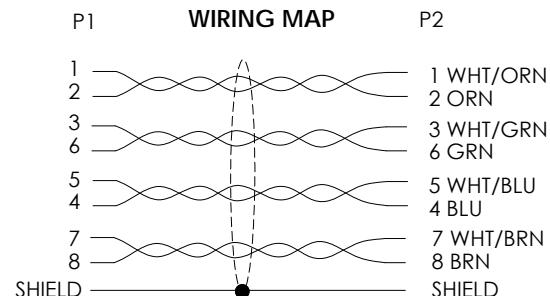

- NOTES:**
1. PLUG CONFORMS TO TIA-1096
 2. CABLE ASSEMBLY SHALL BE TESTED FOR CONTINUITY.
 3. CABLE ASSEMBLY SHALL BE INDIVIDUALLY PACKAGED IN ACCORDANCE WITH L-COM SPECIFICATION PS-0031.

LSZH CABLE CHARACTERISTICS:
 FLAME RATING: IEC 60332-1
 CORROSIVE GAS: IEC 60754
 SMOKE EMISSION: IEC 61034

THE INFORMATION CONTAINED IN THIS DRAWING IS THE SOLE PROPERTY OF L-COM, INC. ANY REPRODUCTION IN PART OR WHOLE WITHOUT THE WRITTEN PERMISSION OF L-COM, INC. IS PROHIBITED.

PART NUMBER	COLOR	LENGTH FEET [METERS]	PART NUMBER	COLOR	LENGTH FEET [METERS]	PART NUMBER	COLOR	LENGTH FEET [METERS]
TRD695ASZRA7BLK-1	BLACK	1.0 [0.30]	TRD695ASZRA7RED-1	RED	1.0 [0.30]	TRD695ASZRA7GRY-1	GRAY	1.0 [0.30]
TRD695ASZRA7BLK-2	BLACK	2.0 [0.61]	TRD695ASZRA7RED-2	RED	2.0 [0.61]	TRD695ASZRA7GRY-2	GRAY	2.0 [0.61]
TRD695ASZRA7BLK-3	BLACK	3.0 [0.91]	TRD695ASZRA7RED-3	RED	3.0 [0.91]	TRD695ASZRA7GRY-3	GRAY	3.0 [0.91]
TRD695ASZRA7BLK-5	BLACK	5.0 [1.52]	TRD695ASZRA7RED-5	RED	5.0 [1.52]	TRD695ASZRA7GRY-5	GRAY	5.0 [1.52]
TRD695ASZRA71BLK-7	BLACK	7.0 [2.13]	TRD695ASZRA7RED-7	RED	7.0 [2.13]	TRD695ASZRA7GRY-7	GRAY	7.0 [2.13]
TRD695ASZRA7BLK-10	BLACK	10.0 [3.05]	TRD695ASZRA7RED-10	RED	10.0 [3.05]	TRD695ASZRA7GRY-10	GRAY	10.0 [3.05]
TRD695ASZRA7BLK-15	BLACK	15.0 [4.57]	TRD695ASZRA7RED-15	RED	15.0 [4.57]	TRD695ASZRA7GRY-15	GRAY	15.0 [4.57]
TRD695ASZRA7BLK-20	BLACK	20.0 [6.10]	TRD695ASZRA7RED-20	RED	20.0 [6.10]	TRD695ASZRA7GRY-20	GRAY	20.0 [6.10]