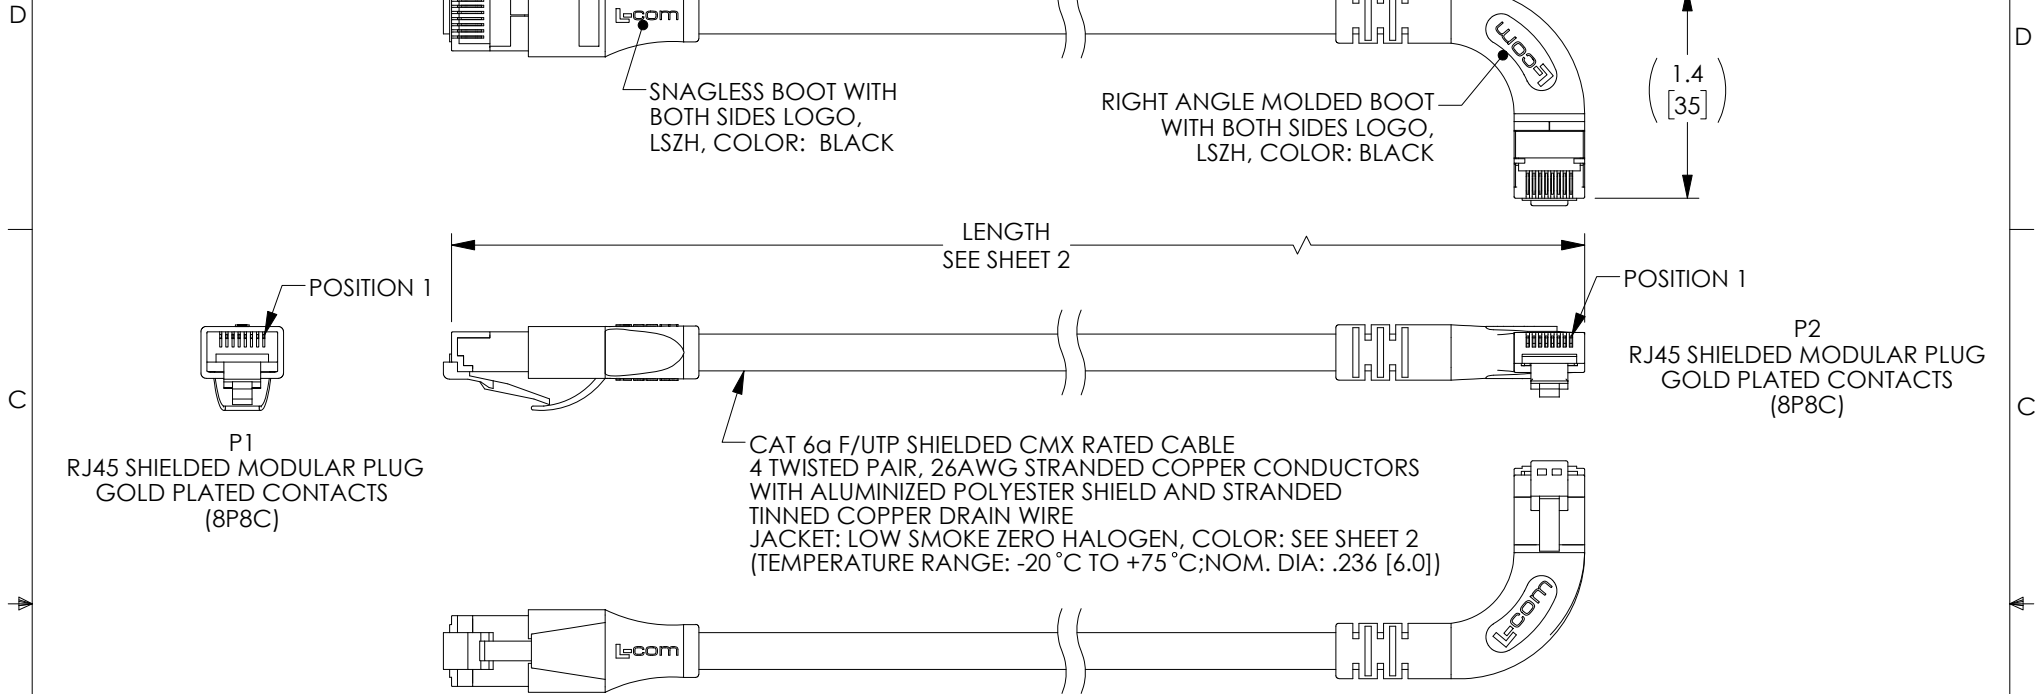

- NOTES:**
1. PLUG CONFORMS TO TIA-1096
 2. CABLE ASSEMBLY SHALL BE TESTED FOR CONTINUITY.
 3. CABLE ASSEMBLY SHALL BE INDIVIDUALLY PACKAGED IN ACCORDANCE WITH L-COM SPECIFICATION PS-0031.

LSZH CABLE CHARACTERISTICS:
 FLAME RATING: IEC 60332-1
 CORROSIVE GAS: IEC 60754
 SMOKE EMISSION: IEC 61034

UNLESS OTHERWISE SPECIFIED, DIMENSIONS ARE IN INCHES [mm]	APPROVALS	DATE	 50 High Street, West Mill, North Andover, MA 01845 USA. Phone: 1.800.341.5266 1.978.682.6936
	DRAWN BY BZHANG	10/05/2023	
OVERALL CABLE LENGTH TOLERANCE: ≤12 [305] = +1 [25] / -0 >12 [305] ≤60 [1524] = +2 [51] / -0 >60 [1524] ≤120 [3048] = +4 [102] / -0 >120 [3048] ≤300 [7620] = +6 [152] / -0 >300 [7620] = +5% / -0	CHECKED BY GUTTADAURO	10/05/2023	CATEGORY TELECOM/MODULAR
ALL OTHER DIMENSIONAL TOLERANCES: .X = ± .2 [5] FRACTIONS ± 1/32 .XX = ± .02 [.5] ANGLES ± 1° .XXX = ± .005 [.13]	APPROVED BY GUTTADAURO	10/05/2023	
THIRD-ANGLE PROJECTION 	CONFIGURATION DETAILS OF UNDIMENSIONED FEATURES MAY VARY	COLOR VARIATIONS MAY OCCUR	SIZE A CAGE CODE 43321 ITEM NO. TRD695ASZRA7 REV. A SCALE: NONE CAD FILE: TRD695ASZRA7.SLDDRW SHEET 1 OF 2