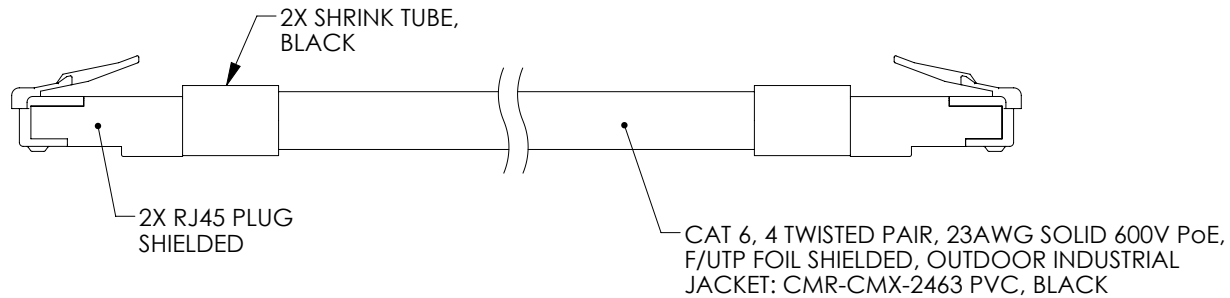

MODEL NUMBER	LENGTH FEET [METERS]
TRD695OS-BLK-1F	1.0 [0.30]
TRD695OS-BLK-3F	3.0 [0.91]
TRD695OS-BLK-5F	5.0 [1.52]
TRD695OS-BLK-10F	10.0 [3.05]
TRD695OS-BLK-15F	15.0 [4.57]
TRD695OS-BLK-25F	25.0 [7.62]
TRD695OS-BLK-50F	50.0 [15.24]
TRD695OS-BLK-75F	75.0 [22.86]
TRD695OS-BLK-100F	100.0 [30.48]
TRD695OS-BLK-150F	150.0 [45.72]
TRD695OS-BLK-200F	200.0 [60.96]
TRD695OS-BLK-250F	250.0 [76.20]

**NOTES:**

CABLE CHARACTERISTICS:  
 TEMPERATURE RATING: -40 °C TO +75 °C  
 VOLTAGE RATING: 600 V  
 FLAME RATING: CMX OUTDOOR - CMR - CMG  
 UL AWM STYLE: 2463  
 CABLE JACKET IS SUNLIGHT (UV) AND CUTTING/MACHINING OIL RESISTANT.

1. PLUG CONFORMS TO TIA-1096
2. CABLE ASSEMBLY SHALL BE TESTED FOR CONTINUITY.
3. CABLE ASSEMBLY SHALL BE INDIVIDUALLY PACKAGED IN ACCORDANCE WITH L-COM PACKAGING SPECIFICATION PS-0031.

UNLESS OTHERWISE SPECIFIED, DIMENSIONS ARE IN INCHES [mm] OVERALL CABLE LENGTH TOLERANCE: ≤12 [305] = +1 [25] / -0 >12 [305] ≤60 [1524] = +2 [51] / -0 >60 [1524] ≤120 [3048] = +4 [102] / -0 >120 [3048] ≤300 [7620] = +6 [152] / -0 >300 [7620] = +5% / -0 ALL OTHER DIMENSIONAL TOLERANCES: .X = ± .2 [5]      FRACTIONS ± 1/32 .XX = ± .02 [.5]      ANGLES ± 1° .XXX = ± .005 [.13]	APPROVALS	DATE	50 High Street, West Mill, North Andover, MA 01845 USA. Phone: 1.800.341.5266 1.978.682.6936	
	DRAWN BY DMAY	6/9/21		CATEGORY <b>TELECOM/MODULAR</b>
	CHECKED BY DGUTTADAURO	6/10/21		
	APPROVED BY DGUTTADAURO	6/10/21		
THIRD-ANGLE PROJECTION	CONFIGURATION DETAILS OF UNDIMENSIONED FEATURES MAY VARY	PRODUCT DESCRIPTION <b>C6 F/UTP 23SLD 600V PoE                  CMR-CMX PVC BLK</b>	SIZE <b>A</b> CAGE CODE <b>43321</b> ITEM NO. <b>TRD695OS-BLK</b>	
	COLOR VARIATIONS MAY OCCUR	SCALE: NONE	CAD FILE: TRD695OS-BLK.SLDDRW SHEET 1 OF 1	