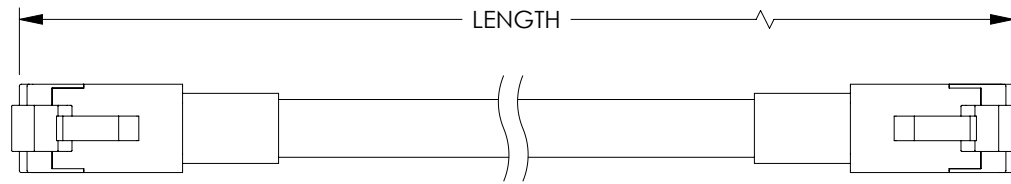

MODEL NUMBER	LENGTH FEET [METERS]
TRD695OS-BLK-1F	1.0 [0.30]
TRD695OS-BLK-3F	3.0 [0.91]
TRD695OS-BLK-5F	5.0 [1.52]
TRD695OS-BLK-10F	10.0 [3.05]
TRD695OS-BLK-15F	15.0 [4.57]
TRD695OS-BLK-25F	25.0 [7.62]
TRD695OS-BLK-50F	50.0 [15.24]
TRD695OS-BLK-75F	75.0 [22.86]
TRD695OS-BLK-100F	100.0 [30.48]
TRD695OS-BLK-150F	150.0 [45.72]
TRD695OS-BLK-200F	200.0 [60.96]
TRD695OS-BLK-250F	250.0 [76.20]

**NOTES:**

CABLE CHARACTERISTICS:  
 TEMPERATURE RATING: -40 °C TO +75 °C  
 VOLTAGE RATING: 600 V  
 FLAME RATING: CMX OUTDOOR - CMR - CMG  
 UL AWM STYLE: 2463  
 CABLE JACKET IS SUNLIGHT (UV) AND CUTTING/MACHINING OIL RESISTANT.

1. PLUG CONFORMS TO TIA-1096
2. CABLE ASSEMBLY SHALL BE TESTED FOR CONTINUITY.
3. CABLE ASSEMBLY SHALL BE INDIVIDUALLY PACKAGED IN ACCORDANCE WITH L-COM PACKAGING SPECIFICATION PS-0031.

UNLESS OTHERWISE SPECIFIED, DIMENSIONS ARE IN INCHES [mm] OVERALL CABLE LENGTH TOLERANCE: ≤12 [305] = +1 [25] / -0 >12 [305] ≤60 [1524] = +2 [51] / -0 >60 [1524] ≤120 [3048] = +4 [102] / -0 >120 [3048] ≤300 [7620] = +6 [152] / -0 >300 [7620] = +5% / -0 ALL OTHER DIMENSIONAL TOLERANCES: .X = ± .2 [5]      FRACTIONS ± 1/32 .XX = ± .02 [.5]      ANGLES ± 1° .XXX = ± .005 [.13]	APPROVALS	DATE	50 High Street, West Mill, North Andover, MA 01845 USA. Phone: 1.800.341.5266 1.978.682.6936	
	DRAWN BY DMAY	6/9/21		CATEGORY <b>TELECOM/MODULAR</b>
	CHECKED BY DGUTTADAURO	6/10/21		
	APPROVED BY DGUTTADAURO	6/10/21		
THIRD-ANGLE PROJECTION	CONFIGURATION DETAILS OF UNDIMENSIONED FEATURES MAY VARY	PRODUCT DESCRIPTION <b>C6 F/UTP 23SLD 600V PoE                  CMR-CMX PVC BLK</b>	SIZE <b>A</b> CAGE CODE <b>43321</b> ITEM NO. <b>TRD695OS-BLK</b>	
	COLOR VARIATIONS MAY OCCUR	SCALE: NONE	CAD FILE: TRD695OS-BLK.SLDDRW SHEET 1 OF 1	