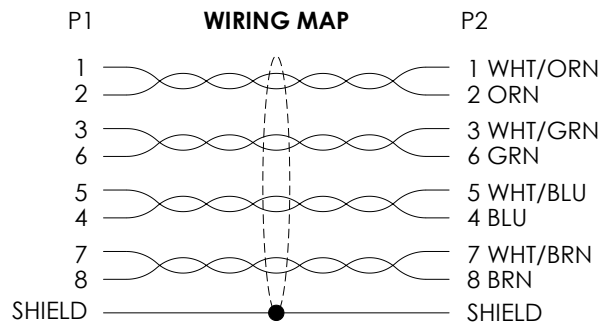

MODEL NUMBER	LENGTH FEET [METERS]
TRD695OS-BLK-1F	1.0 [0.30]
TRD695OS-BLK-3F	3.0 [0.91]
TRD695OS-BLK-5F	5.0 [1.52]
TRD695OS-BLK-10F	10.0 [3.05]
TRD695OS-BLK-15F	15.0 [4.57]
TRD695OS-BLK-25F	25.0 [7.62]
TRD695OS-BLK-50F	50.0 [15.24]
TRD695OS-BLK-75F	75.0 [22.86]
TRD695OS-BLK-100F	100.0 [30.48]
TRD695OS-BLK-150F	150.0 [45.72]
TRD695OS-BLK-200F	200.0 [60.96]
TRD695OS-BLK-250F	250.0 [76.20]

**NOTES:**

CABLE CHARACTERISTICS:  
 TEMPERATURE RATING: -40 °C TO +75 °C  
 VOLTAGE RATING: 600 V  
 FLAME RATING: CMX OUTDOOR - CMR - CMG  
 UL AWM STYLE: 2463  
 CABLE JACKET IS SUNLIGHT (UV) AND CUTTING/MACHINING OIL RESISTANT.

1. PLUG CONFORMS TO TIA-1096
2. CABLE ASSEMBLY SHALL BE TESTED FOR CONTINUITY.
3. CABLE ASSEMBLY SHALL BE INDIVIDUALLY PACKAGED IN ACCORDANCE WITH L-COM PACKAGING SPECIFICATION PS-0031.

UNLESS OTHERWISE SPECIFIED, DIMENSIONS ARE IN INCHES [mm] OVERALL CABLE LENGTH TOLERANCE: ≤12 [305] = +1 [25] / -0 >12 [305] ≤60 [1524] = +2 [51] / -0 >60 [1524] ≤120 [3048] = +4 [102] / -0 >120 [3048] ≤300 [7620] = +6 [152] / -0 >300 [7620] = +5% / -0 ALL OTHER DIMENSIONAL TOLERANCES: .X = ± .2 [5]      FRACTIONS ± 1/32 .XX = ± .02 [.5]      ANGLES ± 1° .XXX = ± .005 [.13]	APPROVALS	DATE	50 High Street, West Mill, North Andover, MA 01845 USA. Phone: 1.800.341.5266 1.978.682.6936	
	DRAWN BY DMAY	6/9/21		CATEGORY <b>TELECOM/MODULAR</b>
	CHECKED BY DGUTTADAURO	6/10/21		
	APPROVED BY DGUTTADAURO	6/10/21		
THIRD-ANGLE PROJECTION	CONFIGURATION DETAILS OF UNDIMENSIONED FEATURES MAY VARY	PRODUCT DESCRIPTION <b>C6 F/UTP 23SLD 600V PoE                  CMR-CMX PVC BLK</b>	SIZE <b>A</b> CAGE CODE <b>43321</b> ITEM NO. <b>TRD695OS-BLK</b>	
	COLOR VARIATIONS MAY OCCUR	SCALE: NONE	CAD FILE: TRD695OS-BLK.SLDDRW SHEET 1 OF 1	