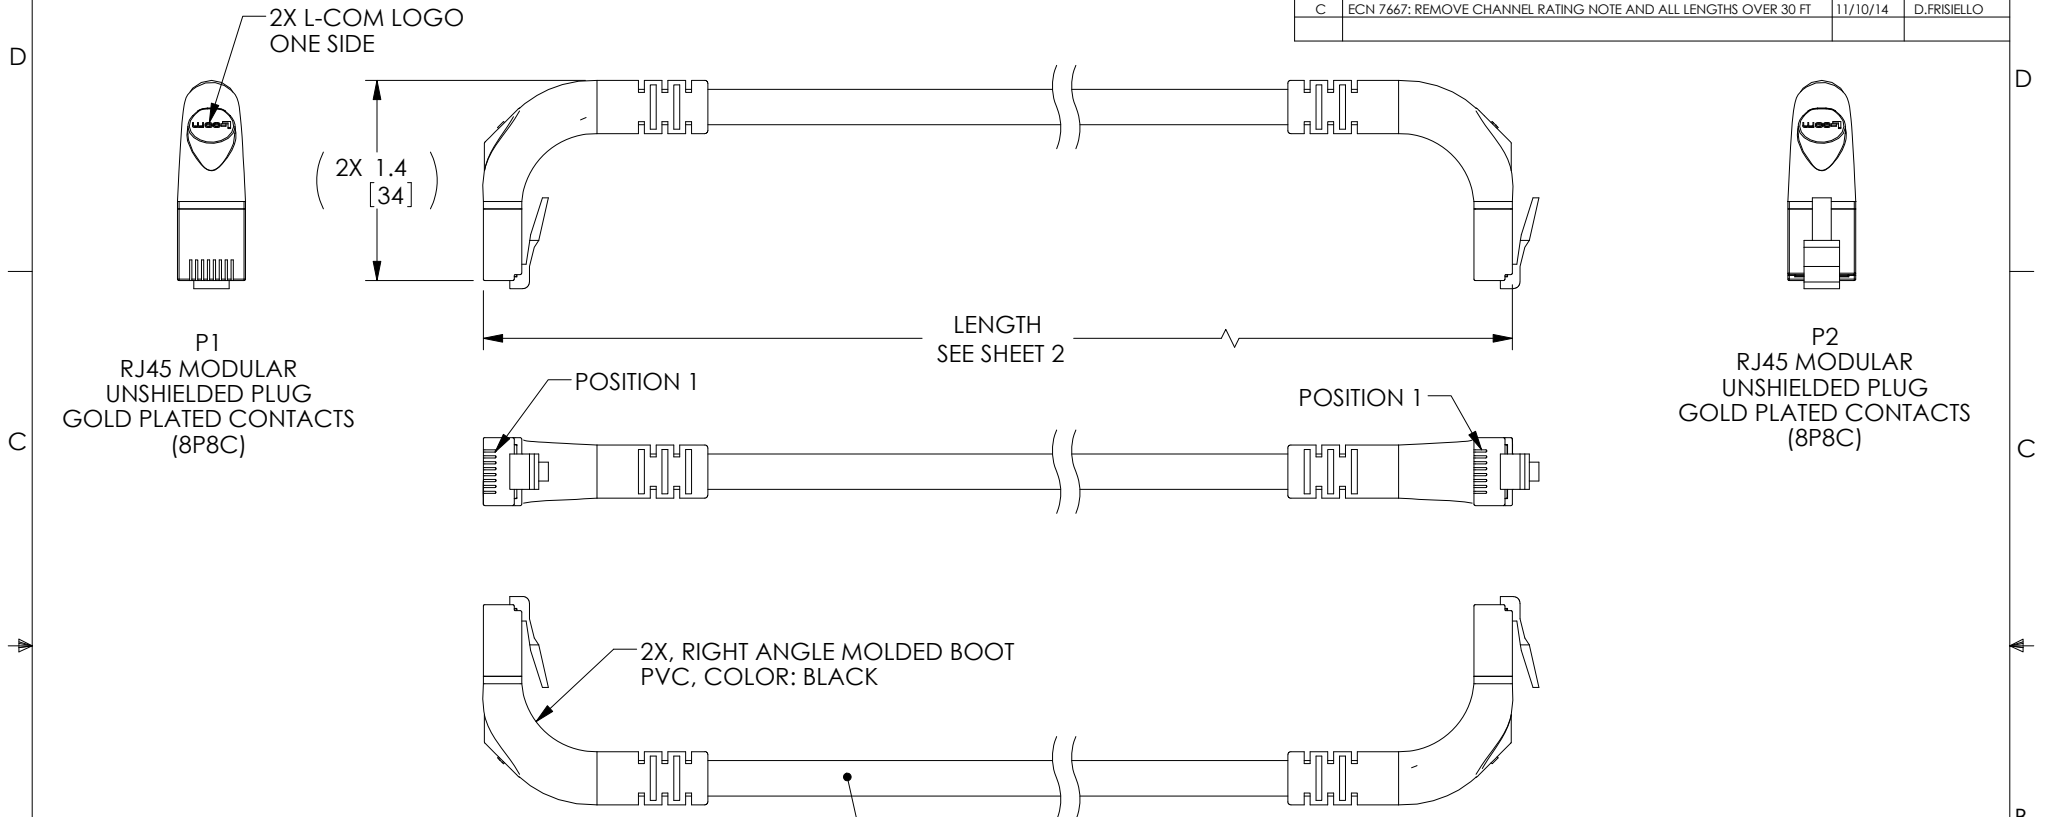

FOUR UNSHIELDED TWISTED PAIRS, CATEGORY 6
24 AWG STRANDED COPPER
PVC JACKET SEE SHEET 2 FOR COLOR

- NOTES:**
1. PLUG CONFORMS TO TIA-1096
 2. CABLE ASSEMBLY SHALL BE TESTED FOR CONTINUITY.
 3. CABLE ASSEMBLY SHALL BE INDIVIDUALLY PACKAGED IN ACCORDANCE WITH L-COM SPECIFICATION PS-0031.
- REGULATORY COMPLIANCE:**
CE2011/65/EU(RoHS DIRECTIVE)

UNLESS OTHERWISE SPECIFIED, DIMENSIONS ARE IN INCHES [mm] OVERALL CABLE LENGTH TOLERANCE: ≤12 [305] = +1 [25] / -0 >12 [305] ≤60 [1524] = +2 [51] / -0 >60 [1524] ≤120 [3048] = +4 [102] / -0 >120 [3048] ≤300 [7620] = +6 [152] / -0 >300 [7620] = +5% / -0%	APPROVALS	DATE		45 BEECHWOOD DRIVE NORTH ANDOVER, MA 01845
	DRAWN BY D. DESJARDIN	2/29/12		CATEGORY
ALL OTHER DIMENSIONAL TOLERANCES: .X = ±.2 [5.08] .XX = ±.02 [1.51] .XXX = ±.005 [1.13]	CHECKED BY J. RUST	3/1/12	PRODUCT DESCRIPTION	
PROJECTION	APPROVED BY D. GALLAGHER	3/1/12	C6 PVC UTP DWN-UP	
	CONFIGURATION DETAILS OF UNDIMENSIONED FEATURES MAY VARY	COLOR VARIATIONS MAY OCCUR	SIZE A	FSCM NO. 43321
			DWG. NO. TRD695RA4	REV. C
			SCALE: NONE	CAD FILE: TRD695RA4.SLDDRW
				SHEET 1 OF 2