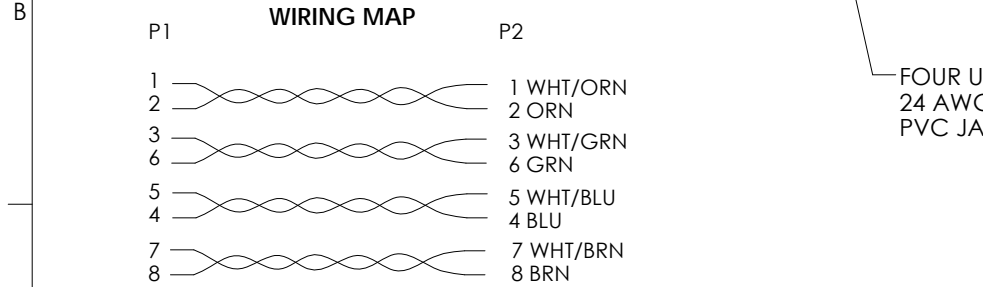

8 7 6 5 4 3 2 1

THE INFORMATION CONTAINED IN THIS DRAWING IS THE SOLE PROPERTY OF L-COM, INC. ANY REPRODUCTION IN PART OR WHOLE WITHOUT THE WRITTEN PERMISSION OF L-COM, INC. IS PROHIBITED.

REVISIONS			
REV	DESCRIPTION	DATE	APPROVED
A	INITIAL RELEASE	3/2/12	D.GRIFFIN
B	ECN6550: ADDED CHANNEL RATING NOTE	3/21/13	D. DESJARDIN
C	ECN 7667: REMOVE CHANNEL RATING NOTE AND ALL LENGTHS OVER 30 FT	11/10/14	D.FRISIELLO

FOUR UNSHIELDED TWISTED PAIRS, CATEGORY 6
24 AWG STRANDED COPPER
PVC JACKET SEE SHEET 2 FOR COLOR

- NOTES:**
1. PLUG CONFORMS TO TIA-1096
 2. CABLE ASSEMBLY SHALL BE TESTED FOR CONTINUITY.
 3. CABLE ASSEMBLY SHALL BE INDIVIDUALLY PACKAGED IN ACCORDANCE WITH L-COM SPECIFICATION PS-0031.
- REGULATORY COMPLIANCE:**
CE2011/65/EU(RoHS DIRECTIVE)